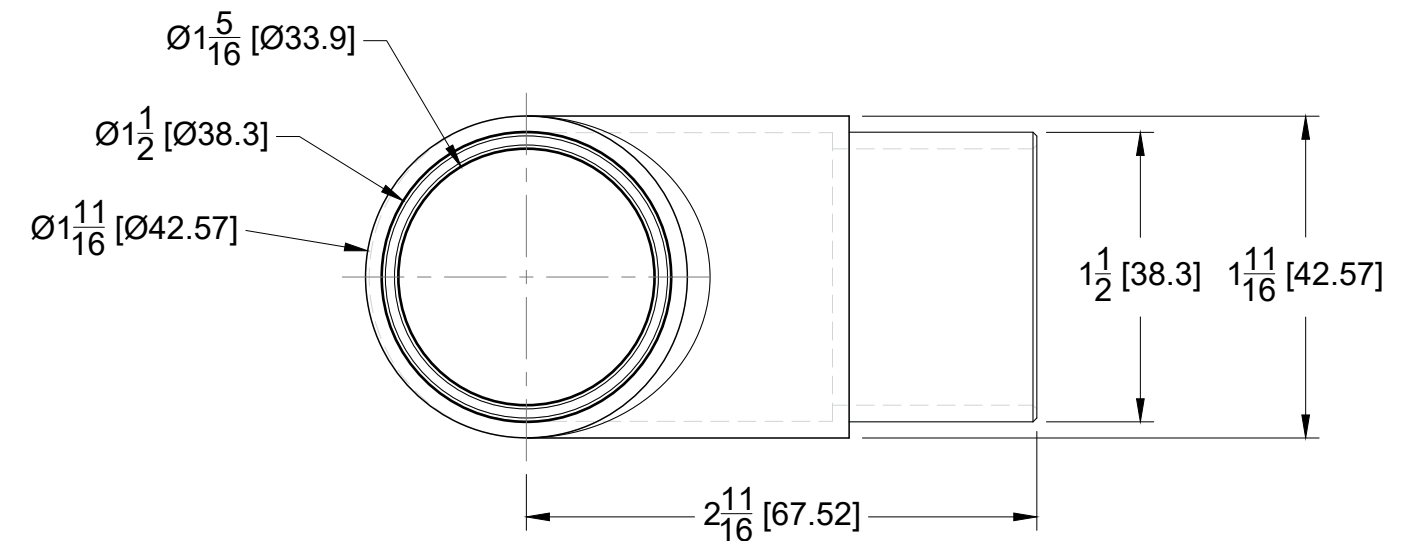

TOP VIEW

SIDE VIEW

FRONT VIEW

10101 NW 79th Ave
Hialeah Gardens, FL 33016
Phone: (877) 658-9008

Product: **Round 90 Degree Elbow for Handrail**
Code: R451
Material: Stainless Steel 316L

Specifications:
Glass thickness: Not applicable
Includes: One Round 90 Degree Elbow