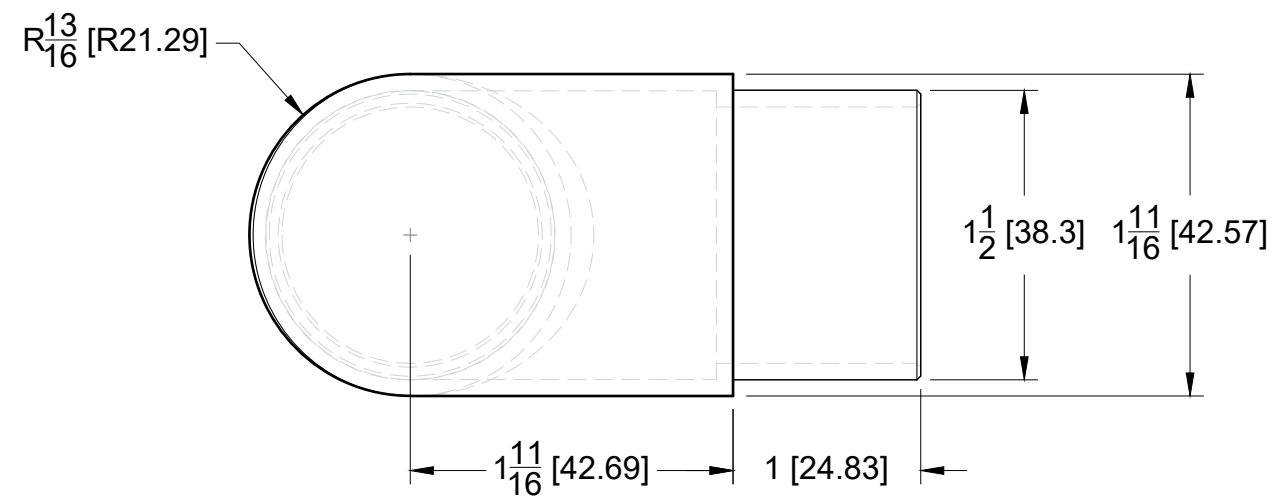

TOP VIEW

SIDE VIEW

FRONT VIEW

10101 NW 79th Ave
Hialeah Gardens, FL 33016
Phone: (877) 658-9008

Product: **Round 90 Degree Elbow for Handrail**
Code: R451
Material: Stainless Steel 316L

Specifications:
Glass thickness: Not applicable
Includes: One Round 90 Degree Elbow