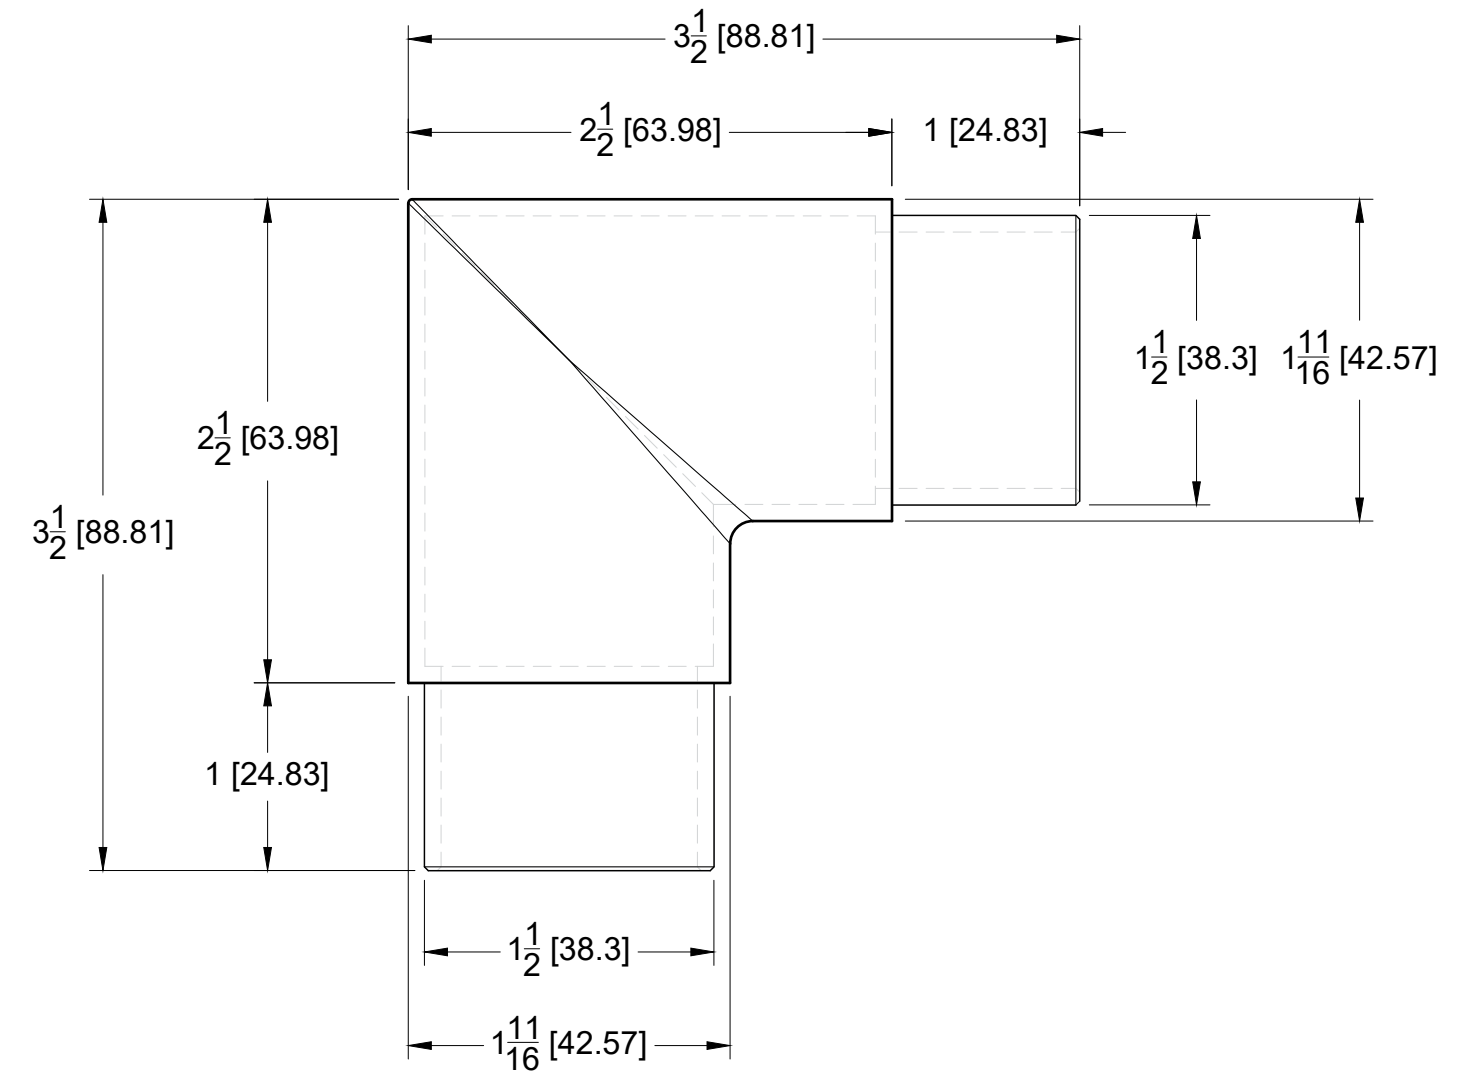

TOP VIEW

SIDE VIEW

FRONT VIEW

10101 NW 79th Ave
Hialeah Gardens, FL 33016
Phone: (877) 658-9008

Product: **Round 90 Degree Elbow for Handrail**
Code: R451
Material: Stainless Steel 316L

Specifications:
Glass thickness: Not applicable
Includes: One Round 90 Degree Elbow