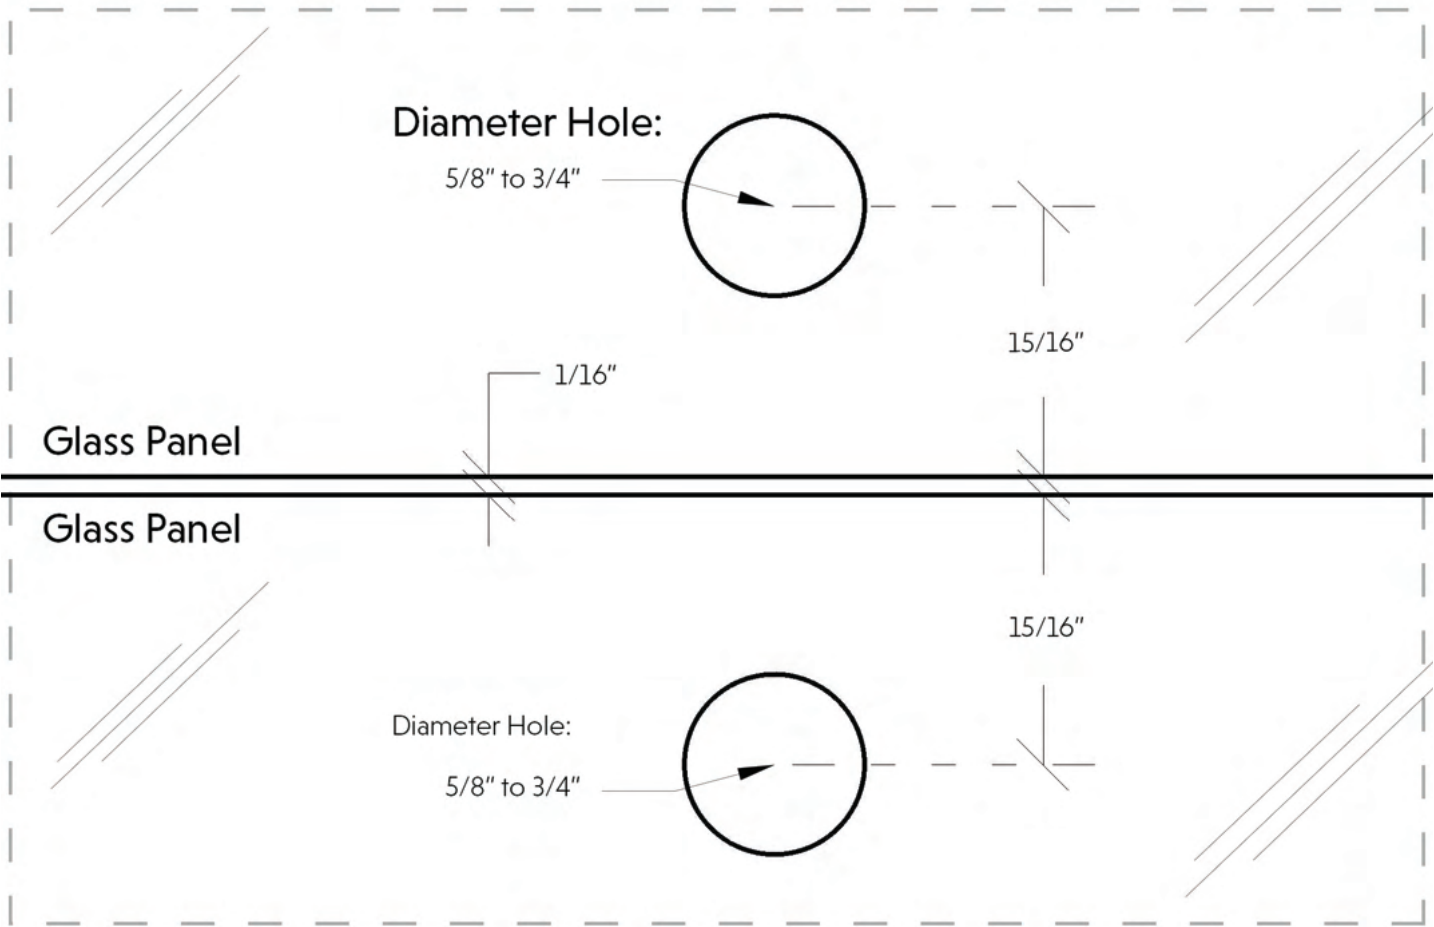

5260 NW 167th Street
Miami Gardens, FL 33014
Phone: (877) 658-9008
Fax: (888) 280-2285

Product:	Glass to Glass 180° Full Front Plate	
Code:	GC44A2	Material: Solid Brass

Specifications:
Glass thickness: 3/8" (10mm) to 1/2" (12mm) tempered glass only.
Construction: solid brass (cutout required)
Includes: gaskets, screws and fabrication dimensions

5260 NW 167th Street
 Miami Gardens, FL 33014
 Phone: (877) 658-9008
 Fax: (888) 280-2285

Product: Glass to Glass 180° Full Front Plate	
Code: GC44A2	Material: Solid Brass