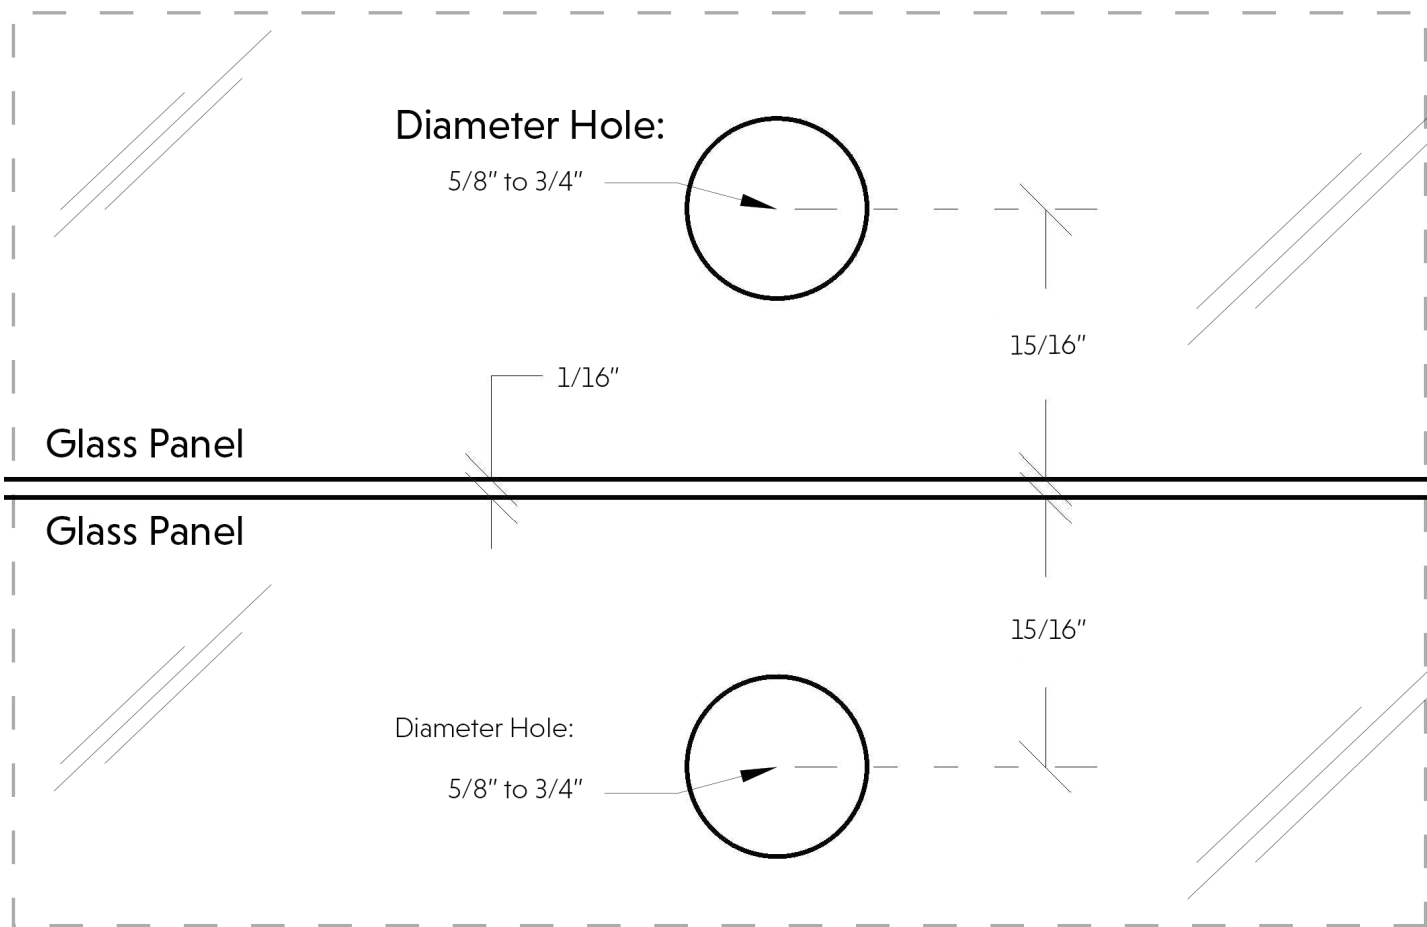

5260 NW 167th Street
Miami Gardens, FL 33014
Phone: (877) 658-9008
Fax: (888) 280-2285

Product: Glass to Glass 180° Split Front Plate	
Code: GC44A	Material: Solid Brass

Specifications:

Glass thickness: 3/8" (10mm) to 1/2" (12mm) tempered glass only.

Construction: solid brass (cutout required)

Includes: gaskets, screws and fabrication dimensions

5260 NW 167th Street
 Miami Gardens, FL 33014
 Phone: (877) 658-9008
 Fax: (888) 280-2285

Product: Glass to Glass 180° Split Front Plate