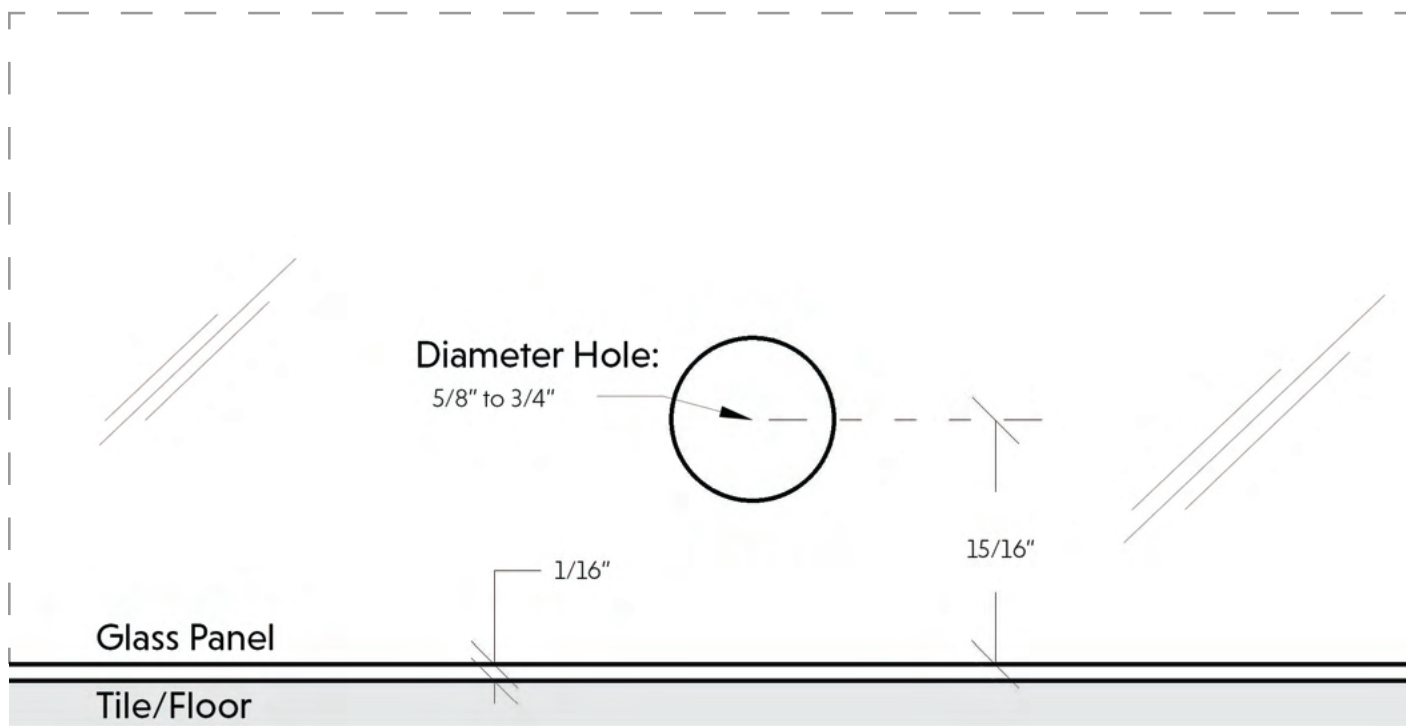

5260 NW 167th Street
Miami Gardens, FL 33014
Phone: (877) 658-9008
Fax: (888) 280-2285

Product: Wall to Glass Clamps	
Code: GC44	Material: Solid Brass

Specifications:

Glass thickness: 3/8" (10mm) to 1/2" (12mm)
tempered glass only.

Construction: solid brass (cutout required)

Includes: gaskets, screws and fabrication
dimensions