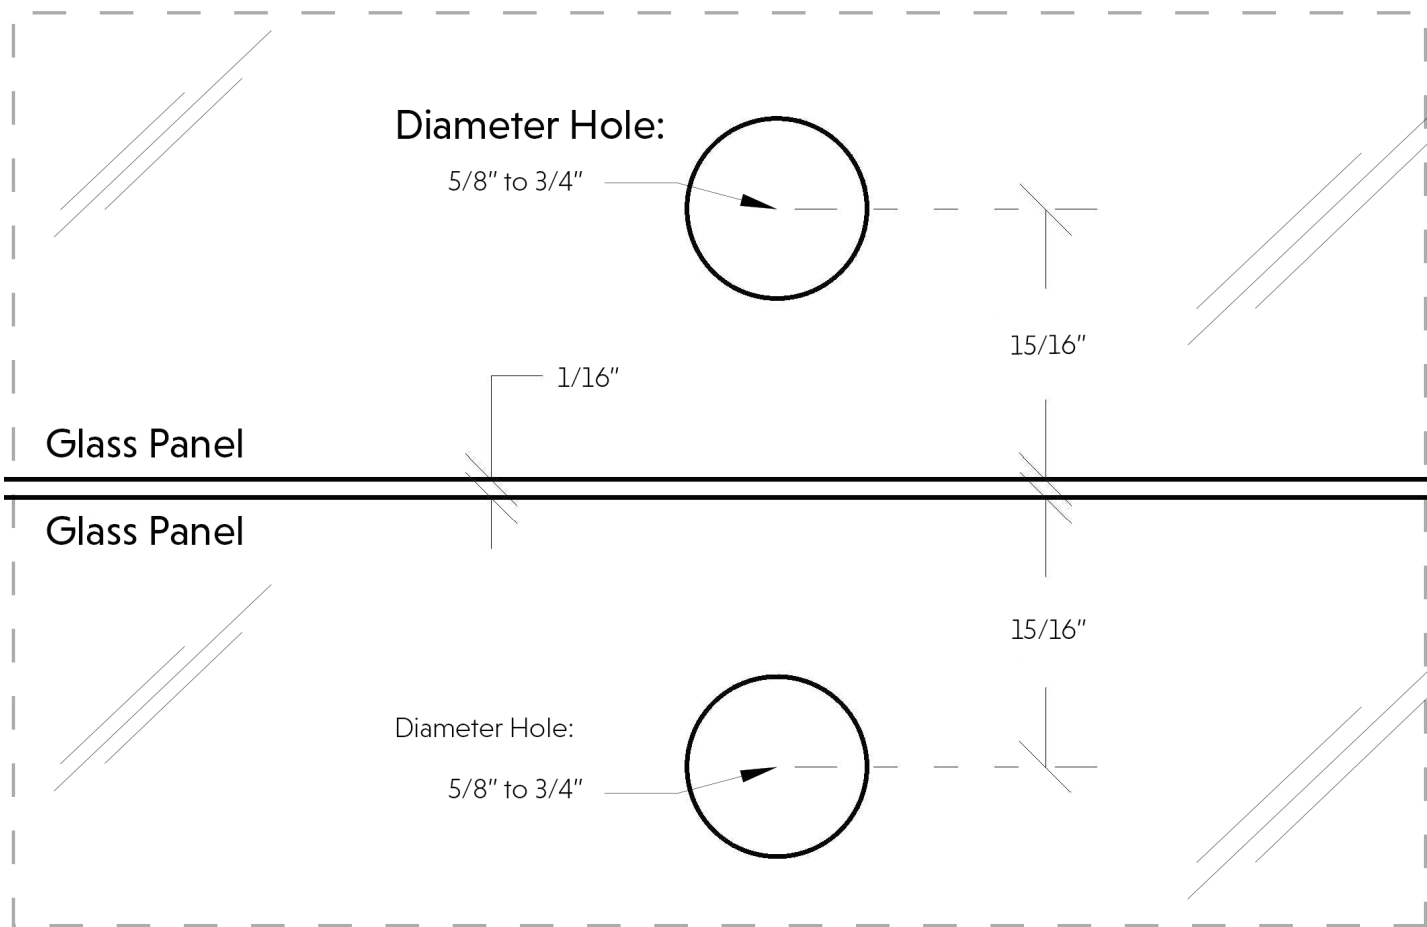

5260 NW 167th Street  
Miami Gardens, FL 33014  
Phone: (877) 658-9008  
Fax: (888) 280-2285

Product: <b>Square edge glass to glass 180°</b>	
Code: GC45A	Material: Solid Brass

### Specifications:

**Glass thickness:** 3/8" (10mm) to 1/2" (12mm) tempered glass only.

**Construction:** solid brass (cutout required)

**Includes:** gaskets, screws and fabrication dimensions