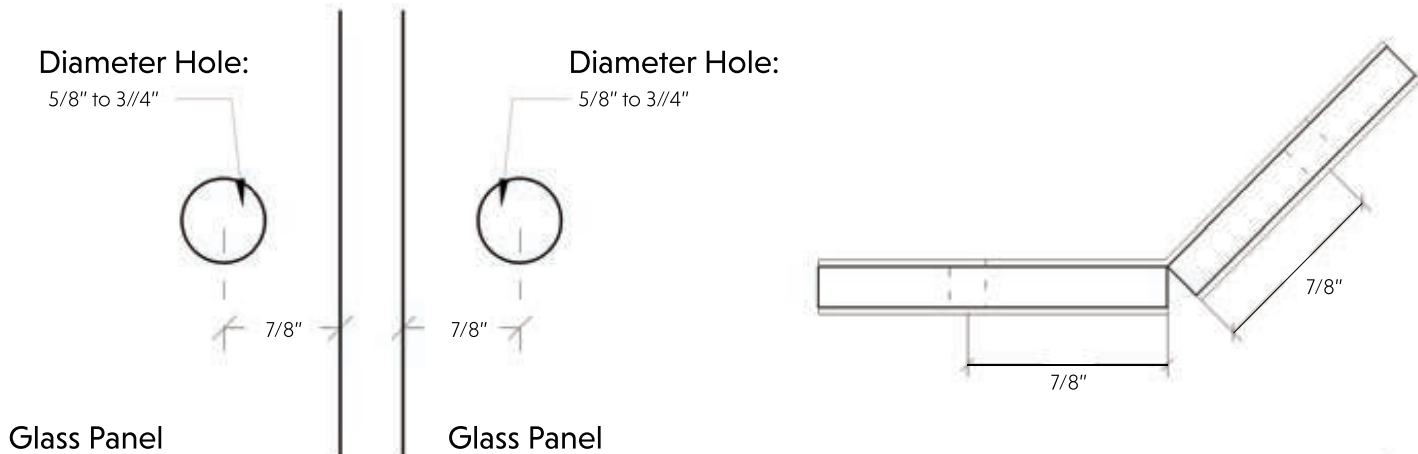

5260 NW 167th Street
Miami Gardens, FL 33014
Phone: (877) 658-9008
Fax: (888) 280-2285

Product:	Square edge glass to glass 135	
Code:	GC45B	Material: Solid Brass

Square Cut Glass Option

22-1/2 Mitered Glass Option

Glass Thickness	"x" Measurement
1/4" (6mm)	1" (25mm)
3/8" (8mm)	1 1/8" (27mm)
1/2" (10mm)	1 1/4" (27mm)
5/8" (12mm)	1 5/8" (29.5mm)

* From outside edge of miter

Specifications:

Glass thickness: 3/8" (10mm) to 1/2" (12mm) tempered glass only.

Construction: solid brass (cutout required)

Includes: gaskets, screws and fabrication dimensions

5260 NW 167th Street
 Miami Gardens, FL 33014
 Phone: (877) 658-9008
 Fax: (888) 280-2285

Product: **Square edge glass to glass 135°**