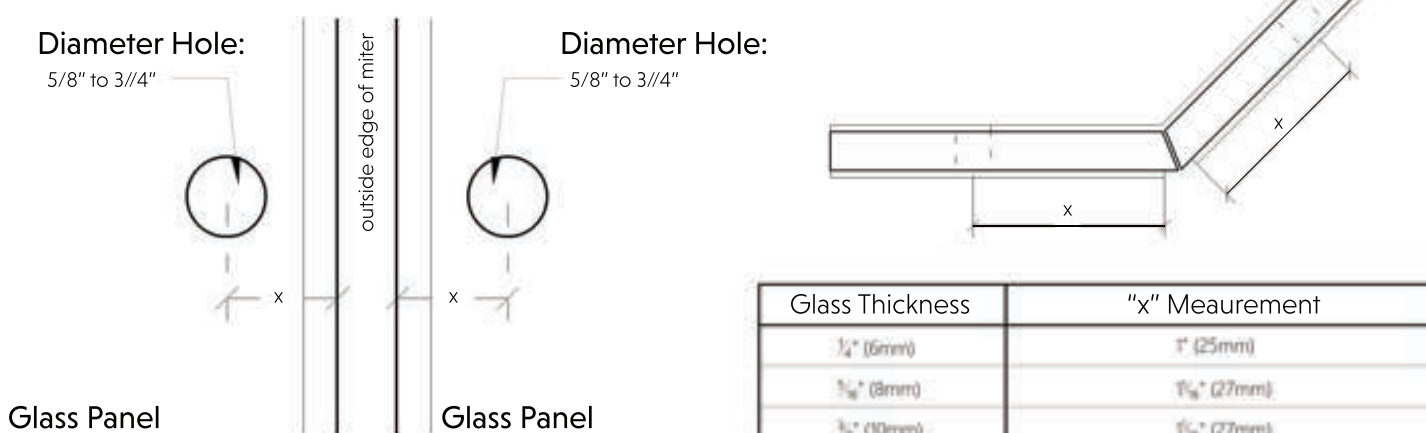

5260 NW 167th Street
Miami Gardens, FL 33014
Phone: (877) 658-9008
Fax: (888) 280-2285

Product:	Square edge glass to glass 135	
Code:	GC45B	Material: Solid Brass

Square Cut Glass Option

22-1/2 Mitered Glass Option

Glass Thickness	"x" Measurement
1/4" (6mm)	1" (25mm)
3/8" (8mm)	1 1/8" (27mm)
1/2" (10mm)	1 1/4" (27mm)
5/8" (12mm)	1 5/8" (29.5mm)

* From outside edge of miter

Specifications:

Glass thickness: 3/8" (10mm) to 1/2" (12mm) tempered glass only.

Construction: solid brass (cutout required)

Includes: gaskets, screws and fabrication dimensions

5260 NW 167th Street
 Miami Gardens, FL 33014
 Phone: (877) 658-9008
 Fax: (888) 280-2285

Product: **Square edge glass to glass 135°**