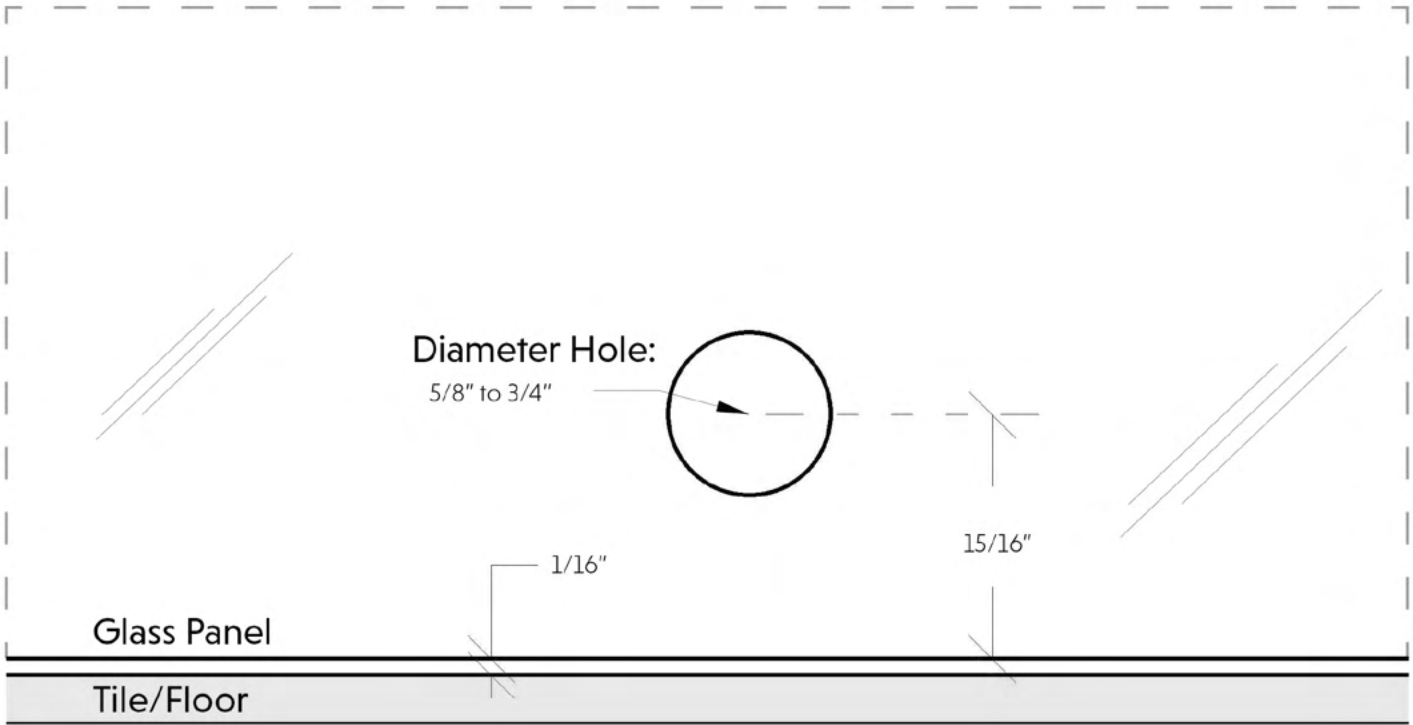

5260 NW 167th Street  
Miami Gardens, FL 33014  
Phone: (877) 658-9008  
Fax: (888) 280-2285

Product:	<b>Square Edges Glass Clamp</b>	
Code:	<b>GC45</b>	Material: Solid Brass

**Specifications:**  
Glass thickness: 3/8" (10mm) to 1/2" (12mm) tempered glass only.  
Construction: solid brass (cutout required)  
Includes: gaskets, screws and fabrication dimensions

5260 NW 167th Street  
Miami Gardens, FL 33014  
Phone: (877) 658-9008  
Fax: (888) 280-2285

Product: <b>Square Edges Glass Clamp</b>	
Code: GC45	Material: Solid Brass