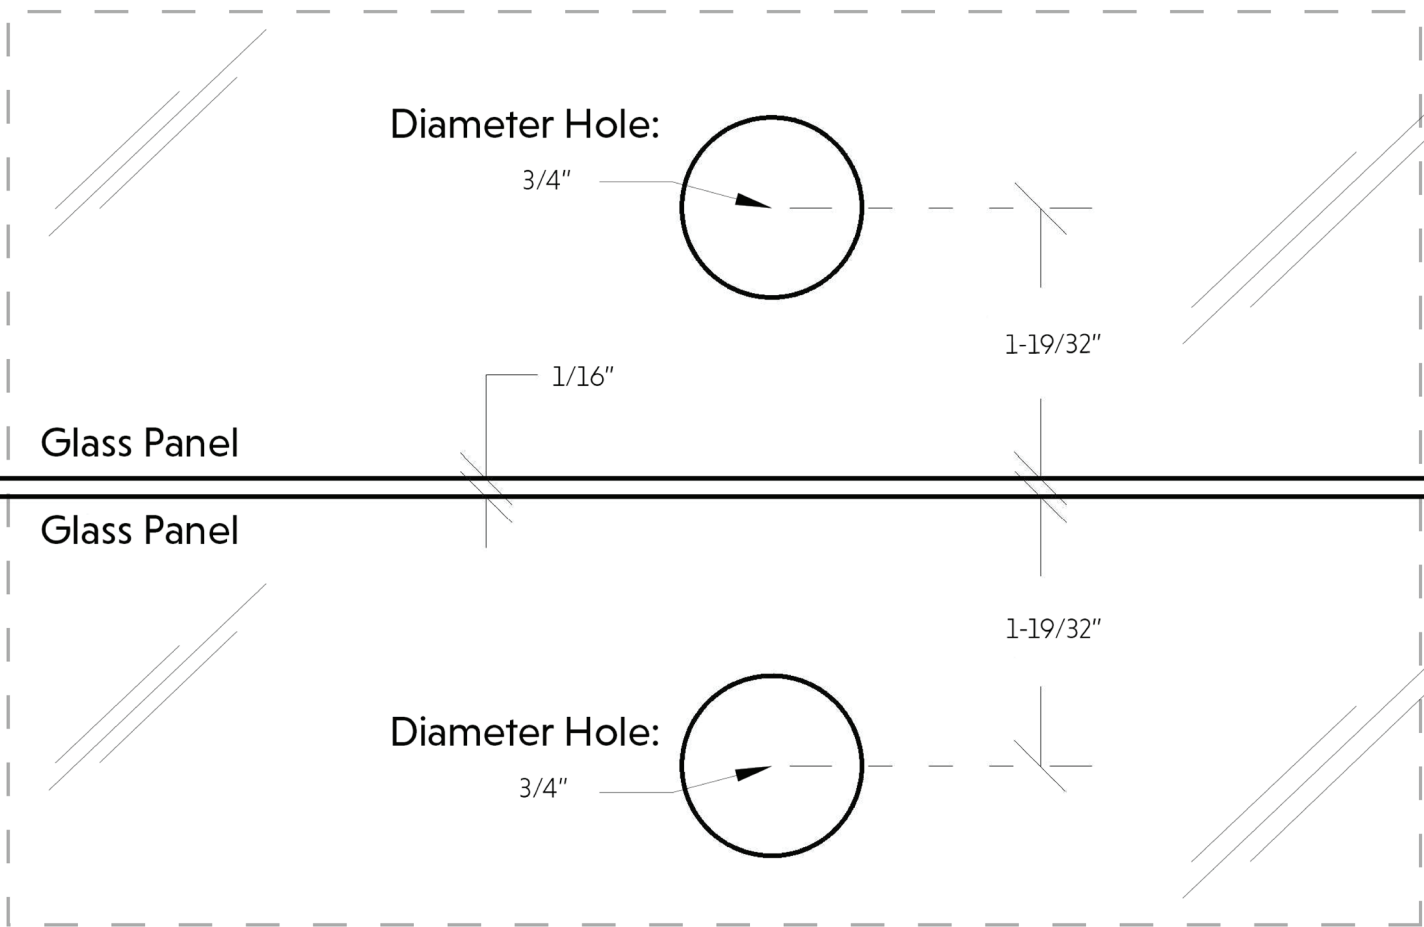

5260 NW 167th Street
Miami Gardens, FL 33014
Phone: (877) 658-9008
Fax: (888) 280-2285

Product: Glass to Glass 180°	
Code: GC51A	Material: Solid Brass

Specifications:
 Glass thickness: 3/8" (10mm) to 1/2" (12mm) tempered glass only.
 Construction: solid brass (cutout required)
 Includes: gaskets, screws and fabrication dimensions

5260 NW 167th Street
 Miami Gardens, FL 33014
 Phone: (877) 658-9008
 Fax: (888) 280-2285

Product: Glass to Glass 180°	
Code: GC51A	Material: Solid Brass