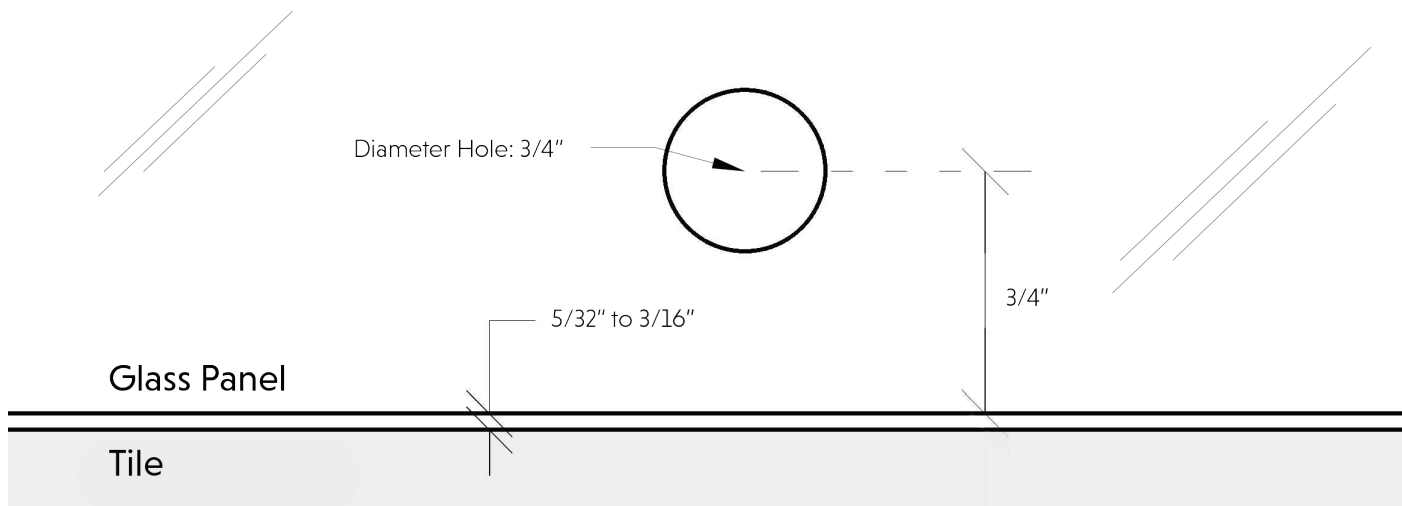

5260 NW 167th Street
Miami Gardens, FL 33014
Phone: (877) 658-9008
Fax: (888) 280-2285

Product: Wall to glass clamp	
Code: GC51	Material: Solid Brass

Specifications:
Glass thickness: 3/8" (10mm) to 1/2" (12mm) tempered glass only.
Construction: solid brass (cutout required)
Includes: gaskets, screws and fabrication dimensions

5260 NW 167th Street
Miami Gardens, FL 33014
Phone: (877) 658-9008
Fax: (888) 280-2285

Product: Wall to glass clamp	
Code: GC51	Material: Solid Brass