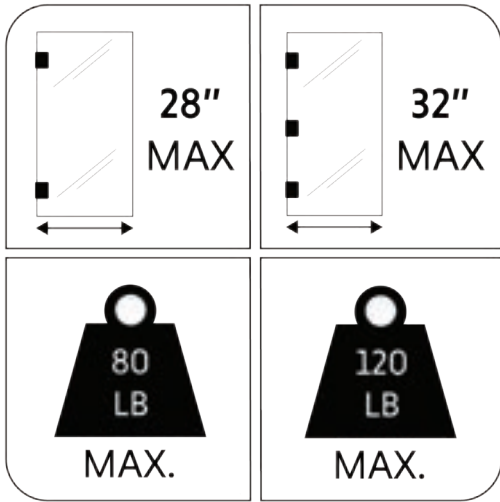

5260 NW 167th Street
Miami Gardens, FL 33014
Phone: (877) 658-9008
Fax: (888) 280-2285

Product: Wall to glass offset back plate	
Code: H205	Material: Solid Brass

Specifications:
 Glass thickness: 3/8" (10mm) to 1/2" (12mm) tempered glass only.
 Construction: solid brass.
 Includes: gaskets, screws and fabrication dimensions