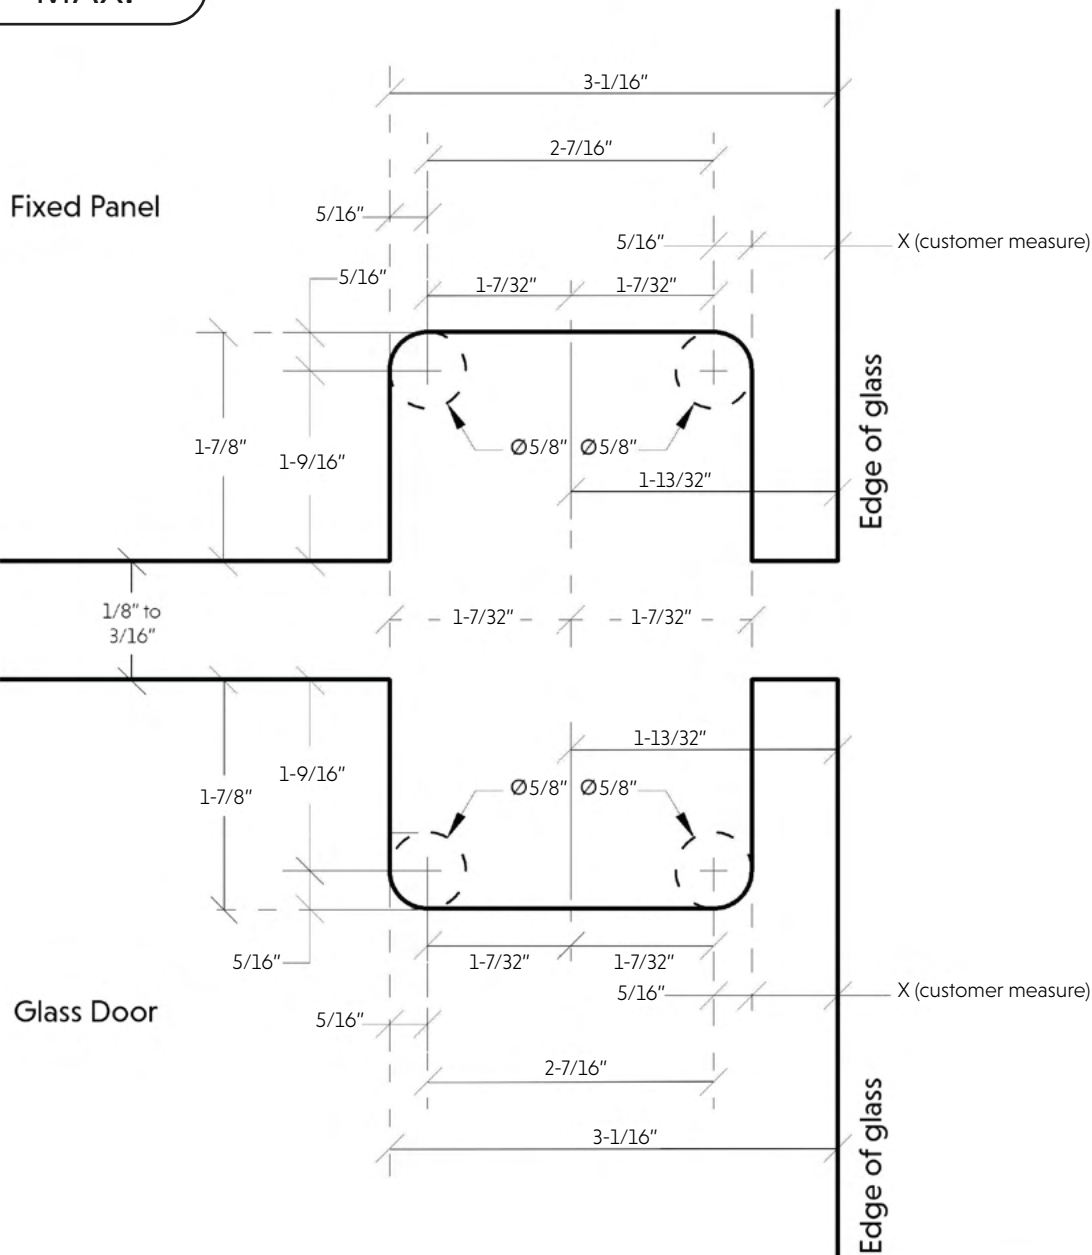

5260 NW 167th Street
Miami Gardens, FL 33014
Phone: (877) 658-9008
Fax: (888) 280-2285

Product:	Heavy duty Glass to Glass Top Pivot Hinge	
Code:	H206DV	Material: Solid Brass

Specifications:

Glass thickness: 3/8" (10mm) to 1/2" (12mm) tempered glass only.

Construction: solid brass.

Includes: gaskets, screws and fabrication dimensions

5260 NW 167th Street
Miami Gardens, FL 33014
Phone: (877) 658-9008
Fax: (888) 280-2285

Product:	Heavy duty Glass to Glass Top Pivot Hinge	
Code:	H206DV	Material: Solid Brass