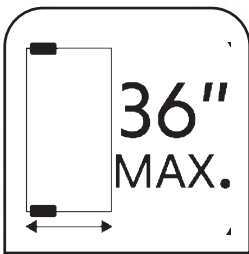

5260 NW 167th Street
Miami Gardens, FL 33014
Phone: (877) 658-9008
Fax: (888) 280-2285

Product:	Heavy duty Glass to Glass Top Pivot Hinge	
Code:	H206DV	Material: Solid Brass

Specifications:

Glass thickness: 3/8" (10mm) to 1/2" (12mm) tempered glass only.

Construction: solid brass.

Includes: gaskets, screws and fabrication dimensions

5260 NW 167th Street
Miami Gardens, FL 33014
Phone: (877) 658-9008
Fax: (888) 280-2285

Product:	Heavy duty Glass to Glass Top Pivot Hinge	
Code:	H206DV	Material: Solid Brass