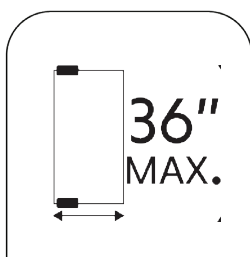

5260 NW 167th Street
Miami Gardens, FL 33014
Phone: (877) 658-9008
Fax: (888) 280-2285

Product:	Heavy Duty Malibu Top/Bottom Pivot Hinge	
Code:	H206V	Material: Solid Brass

Specifications:

Glass thickness: 3/8" (10mm) to 1/2" (12mm) tempered glass only.

Construction: solid brass.

Includes: gaskets, screws and fabrication dimensions