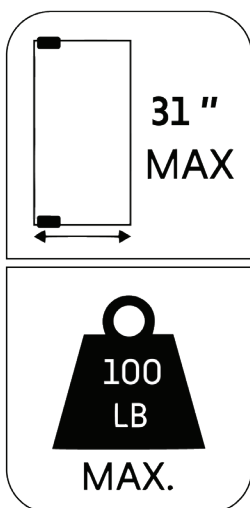

5260 NW 167th Street
Miami Gardens, FL 33014
Phone: (877) 658-9008
Fax: (888) 280-2285

Product: Malibu Top/Bottom Pivot Hinge	
Code: H206	Material: Solid Brass

Specifications:

Glass thickness: 3/8" (10mm) to 1/2" (12mm) tempered glass only.

Construction: solid brass.

Includes: gaskets, screws and fabrication dimensions