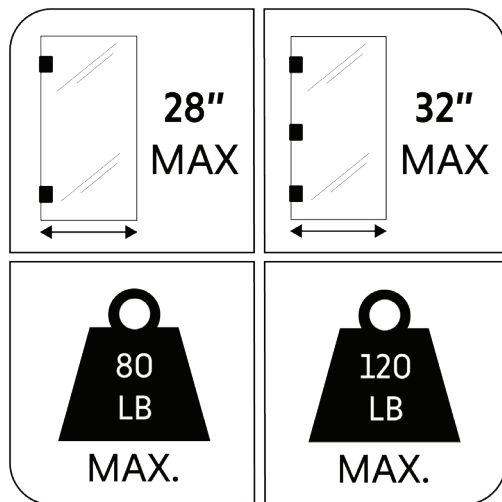

5260 NW 167th Street  
Miami Gardens, FL 33014  
Phone: (877) 658-9008  
Fax: (888) 280-2285

Product: <b>Wall to glass "H" back plate</b>	
Code: H301H	Material: Solid Brass

### Specifications:

**Glass thickness:** 3/8" (10mm) to 1/2" (12mm) tempered glass only.

**Construction:** solid brass.

**Includes:** gaskets, screws and fabrication dimensions