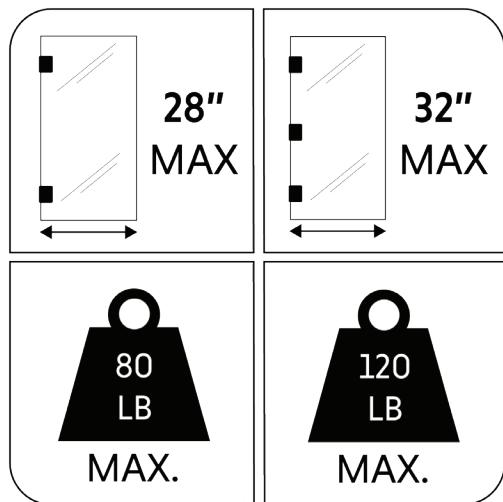

5260 NW 167th Street
Miami Gardens, FL 33014
Phone: (877) 658-9008
Fax: (888) 280-2285

Product:	Wall to glass full back plate	
Code:	H301	Material: Solid Brass

Specifications:

Glass thickness: 3/8" (10mm) to 1/2" (12mm) tempered glass only.

Construction: solid brass.

Includes: gaskets, screws and fabrication dimensions

5260 NW 167th Street
 Miami Gardens, FL 33014
 Phone: (877) 658-9008
 Fax: (888) 280-2285

Product: **Wall to glass full back plate**