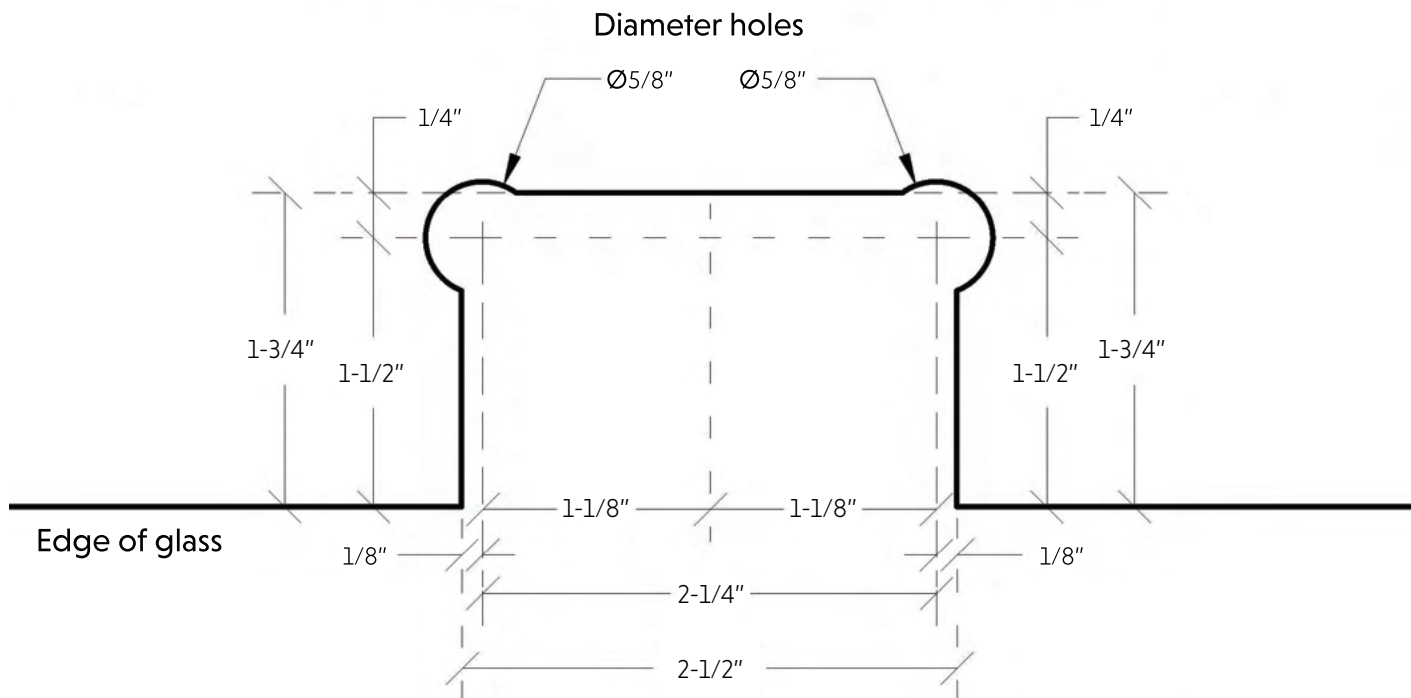

5260 NW 167th Street
Miami Gardens, FL 33014
Phone: (877) 658-9008
Fax: (888) 280-2285

Product:	Wall to glass full back plate	
Code:	H301	Material: Solid Brass

Specifications:

Glass thickness: 3/8" (10mm) to 1/2" (12mm) tempered glass only.

Construction: solid brass.

Includes: gaskets, screws and fabrication dimensions

5260 NW 167th Street
 Miami Gardens, FL 33014
 Phone: (877) 658-9008
 Fax: (888) 280-2285

Product: **Wall to glass full back plate**

Code: H301

Material: Solid Brass