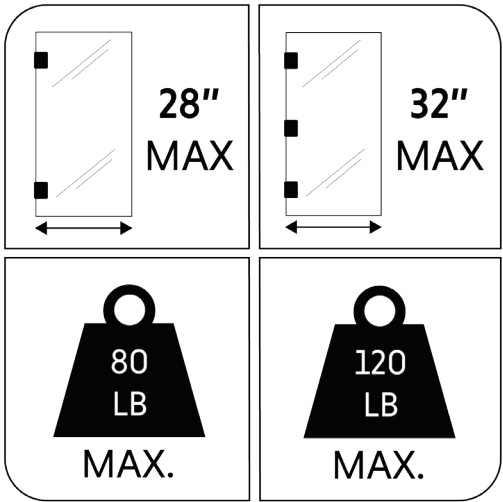

5260 NW 167th Street
Miami Gardens, FL 33014
Phone: (877) 658-9008
Fax: (888) 280-2285

Product: Wall to glass offset back plate	
Code: H305	Material: Solid Brass

Specifications:
 Glass thickness: 3/8" (10mm) to 1/2" (12mm) tempered glass only.
 Construction: solid brass.
 Includes: gaskets, screws and fabrication dimensions

5260 NW 167th Street
 Miami Gardens, FL 33014
 Phone: (877) 658-9008
 Fax: (888) 280-2285

Product: Wall to glass offset back plate	
Code: H305	Material: Solid Brass