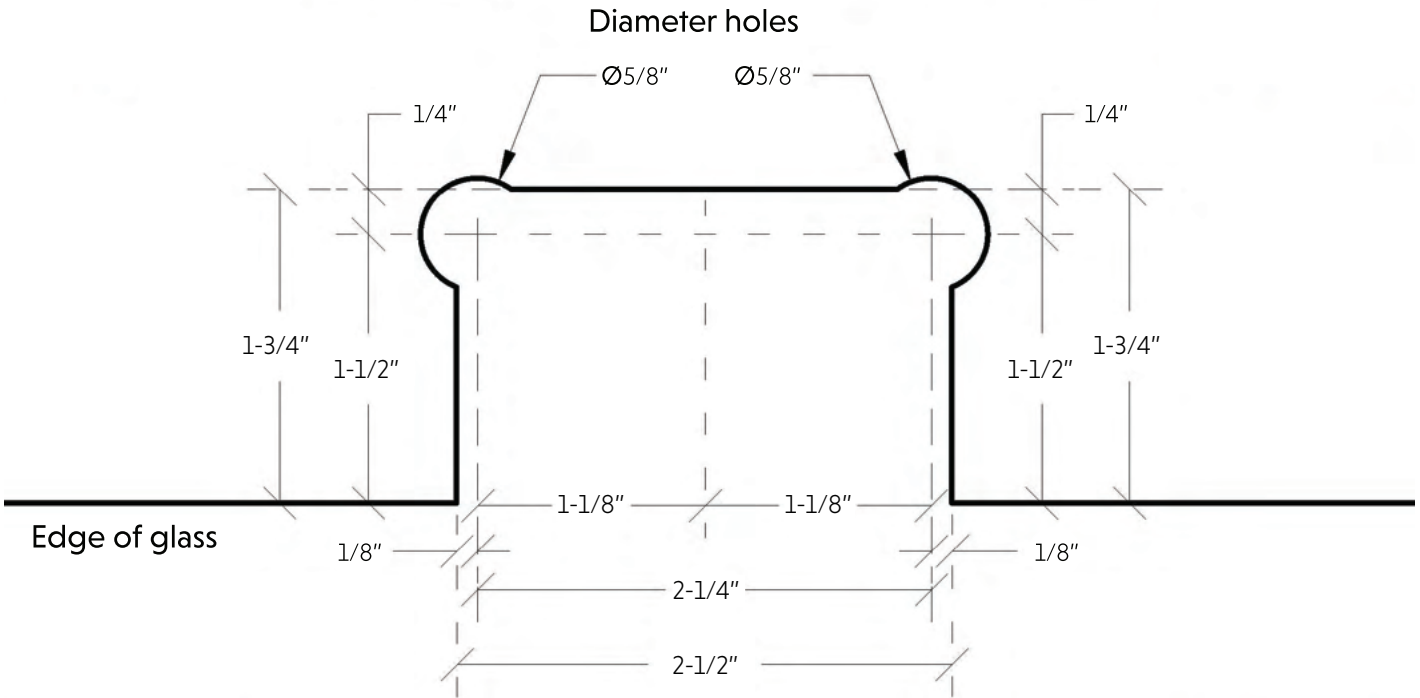

5260 NW 167th Street
Miami Gardens, FL 33014
Phone: (877) 658-9008
Fax: (888) 280-2285

Product: Wall to glass offset back plate	
Code: H305	Material: Solid Brass

Specifications:
 Glass thickness: 3/8" (10mm) to 1/2" (12mm) tempered glass only.
 Construction: solid brass.
 Includes: gaskets, screws and fabrication dimensions

5260 NW 167th Street
 Miami Gardens, FL 33014
 Phone: (877) 658-9008
 Fax: (888) 280-2285

Product: Wall to glass offset back plate	
Code: H305	Material: Solid Brass