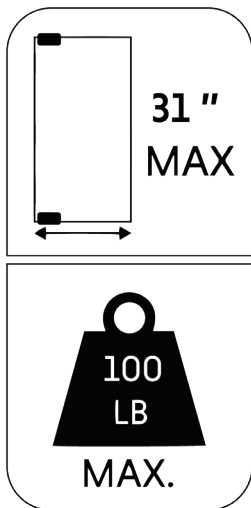

5260 NW 167th Street  
Miami Gardens, FL 33014  
Phone: (877) 658-9008  
Fax: (888) 280-2285

Product: **Bilboa Top/Bottom Pivot Hinge**

Code: H306

Material: Solid Brass

**Specifications:**

**Glass thickness:** 3/8" (10mm) to 1/2" (12mm) tempered glass only.

**Construction:** solid brass.

**Includes:** gaskets, screws and fabrication dimensions

5260 NW 167th Street  
 Miami Gardens, FL 33014  
 Phone: (877) 658-9008  
 Fax: (888) 280-2285

Product: **Bilboa Top/Bottom Pivot Hinge**