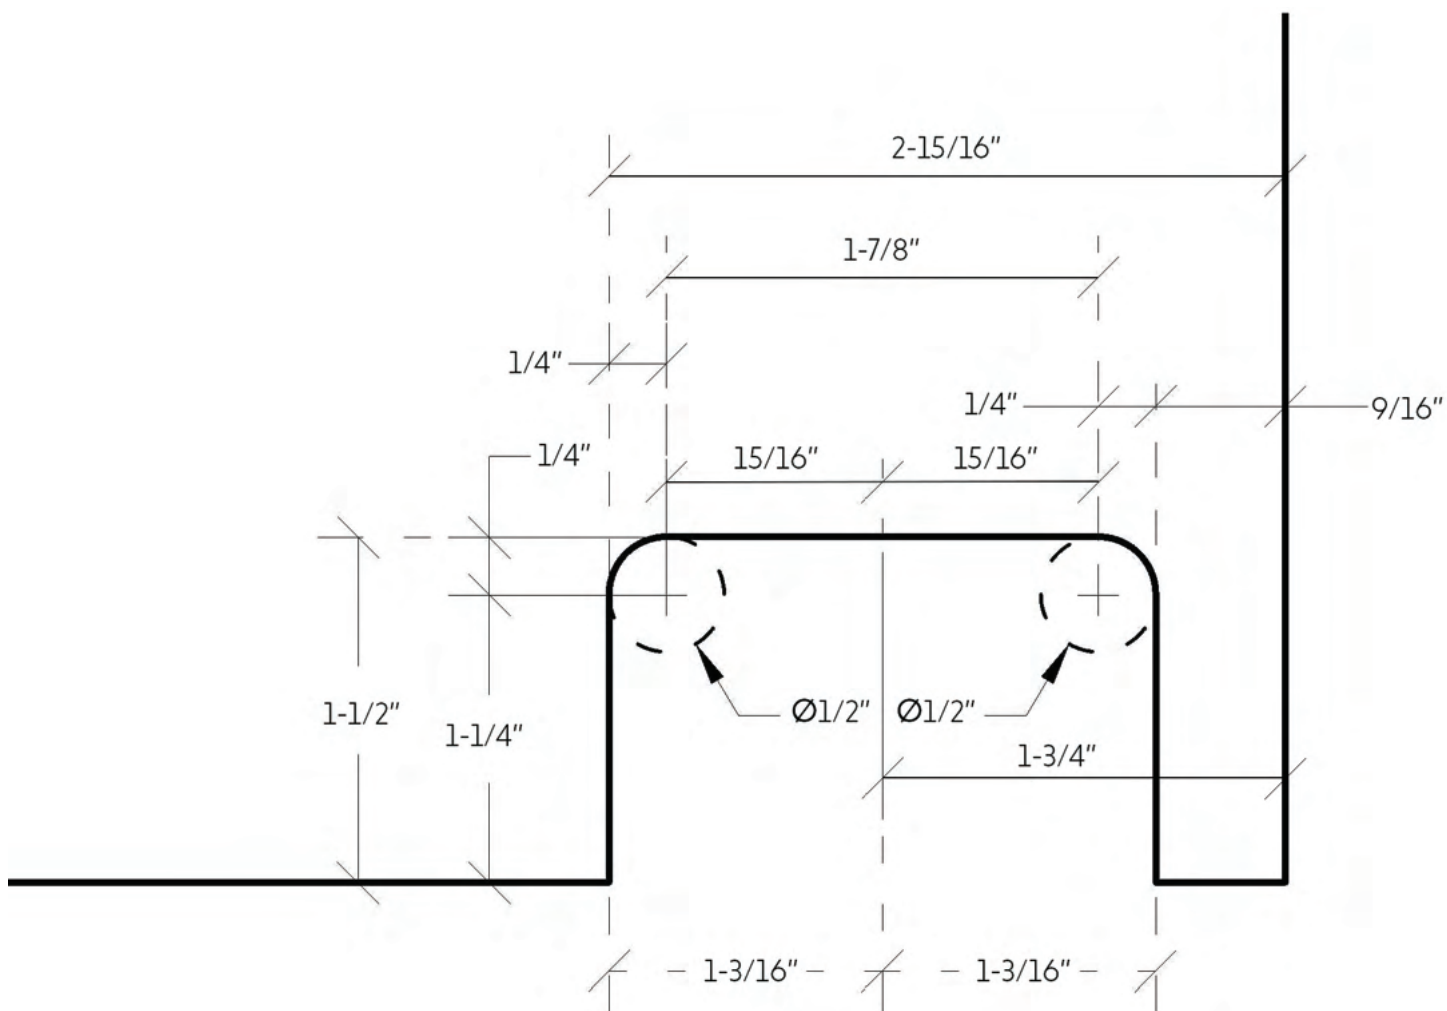

5260 NW 167th Street  
Miami Gardens, FL 33014  
Phone: (877) 658-9008  
Fax: (888) 280-2285

Product: **Bilboa Top/Bottom Pivot Hinge**

Code: H306

Material: Solid Brass

**Specifications:**

**Glass thickness:** 3/8" (10mm) to 1/2" (12mm) tempered glass only.

**Construction:** solid brass.

**Includes:** gaskets, screws and fabrication dimensions

5260 NW 167th Street  
 Miami Gardens, FL 33014  
 Phone: (877) 658-9008  
 Fax: (888) 280-2285

Product: **Bilboa Top/Bottom Pivot Hinge**

Code: H306

Material: Solid Brass