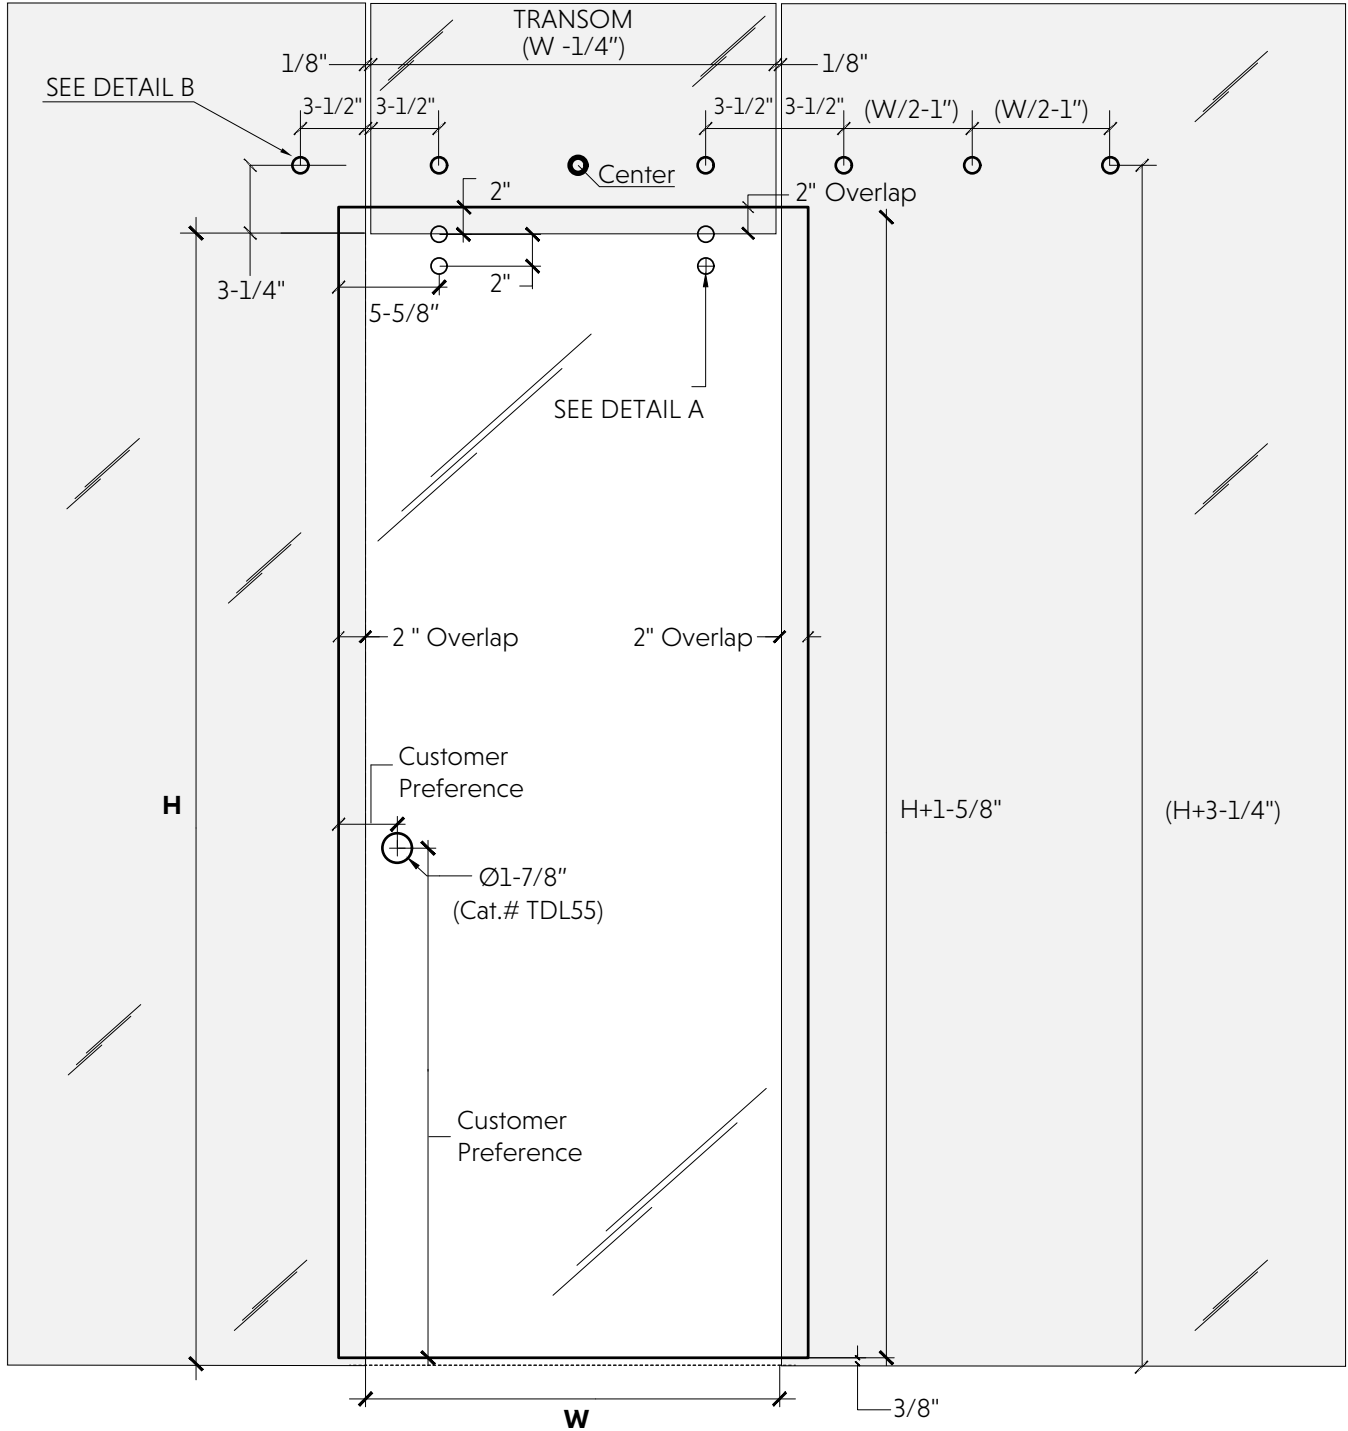

DETAIL A

DETAIL B

Specifications:

Min. Door Width: 37-13/16" (960mm)
 Max. Door Width: 53-9/16" (1.36m)
 Max. Door Height: 98-7/16" (2.50m)
 Max. Weight: 220Lb (100kg)

NOTE: Laminated glass cannot be used in these systems.