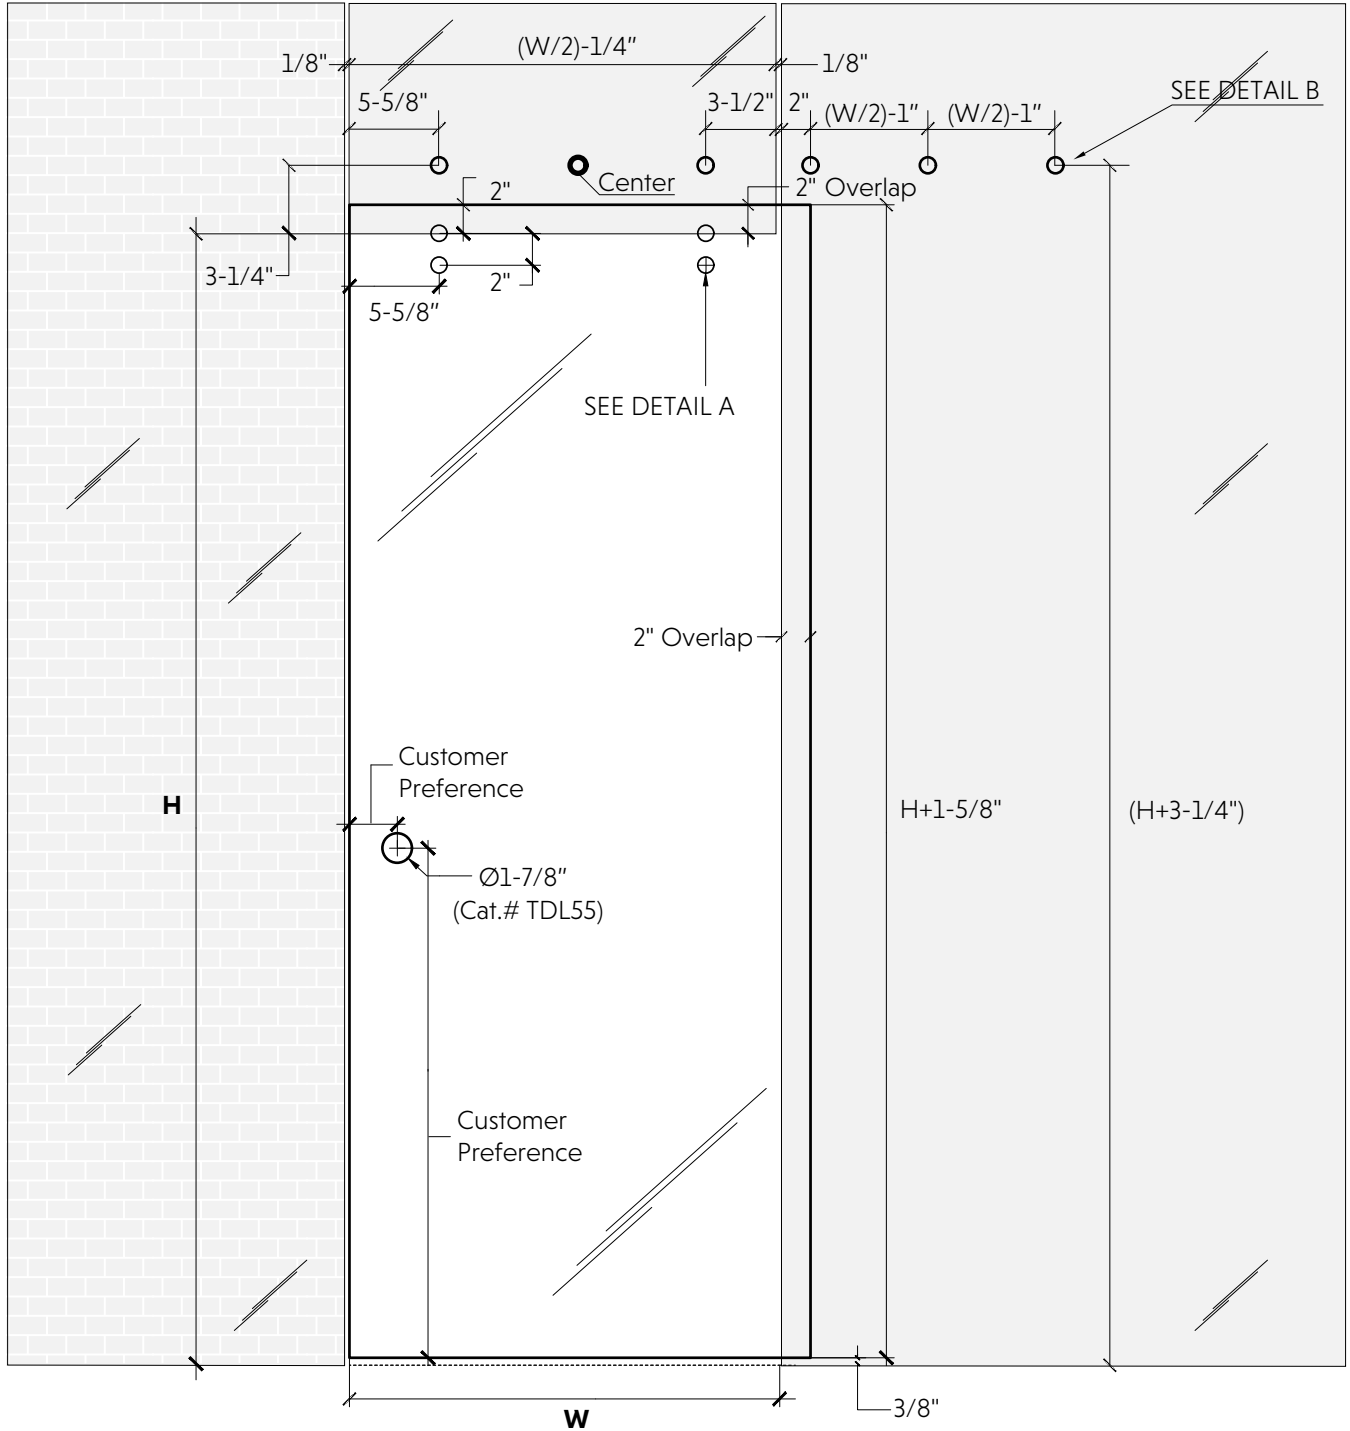

DETAIL A

DETAIL B

Specifications:

Min. Door Width: 37-13/16" (960mm)
 Max. Door Width: 53-9/16" (1.36m)
 Max. Door Height: 98-7/16" (2.50m)
 Max. Weight: 220Lb (100kg)

NOTE: Laminated glass cannot be used in these systems.

5260 NW 167th Street
 Miami Gardens, FL 33014
 Phone: (877) 658-9008
 Fax: (888) 280-2285

Product:	Barn Door Hardware (Wall and Glass installation)	
Code:	IGTBDHKIT	Material: