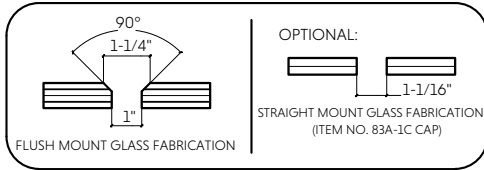

DETAIL A

DETAIL B

Specifications:

Min. Door Width: 37-13/16" (960mm)
 Max. Door Width: 53-9/16" (1.36m)
 Max. Door Height: 98-7/16" (2.50m)
 Max. Weight: 220Lb (100kg)

NOTE: Laminated glass cannot be used in these systems.