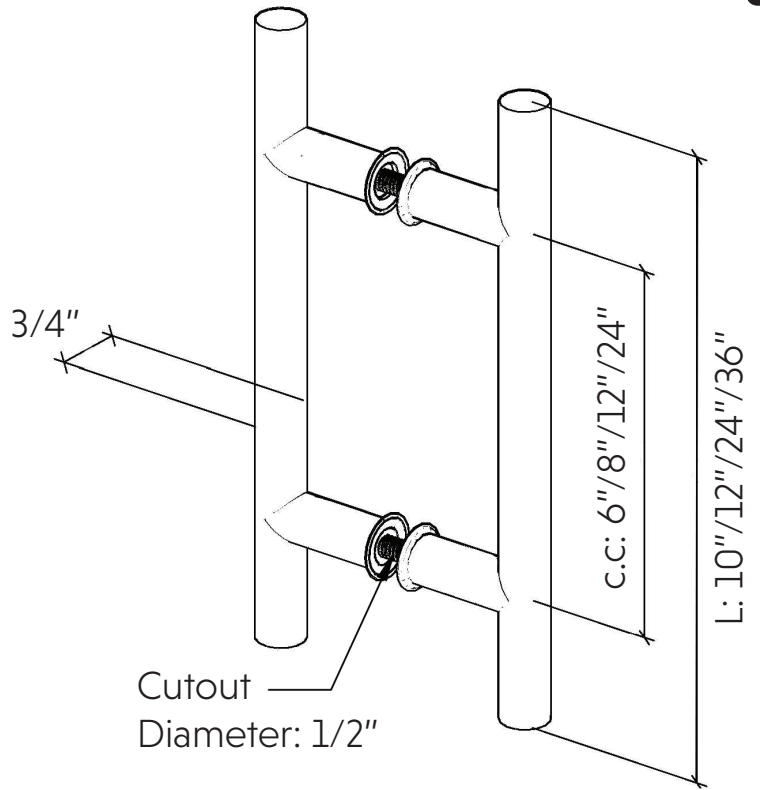

### Specifications:

**Glass thickness:** 5/16" (8mm) to 1/2" (12mm) tempered glass only.

**Cut-out:** 1/2" hole diameter required

**Includes:** decorative metal washers

**Material:** solid brass/stainless steel

**C.C.:** center to center

5260 NW 167th Street  
 Miami Gardens, FL 33014  
 Phone: (877) 658-9008  
 Fax: (888) 280-2285

Product: <b>Ladder Style Pull</b>	
Code: LH6X6	Material: Stainless Steel