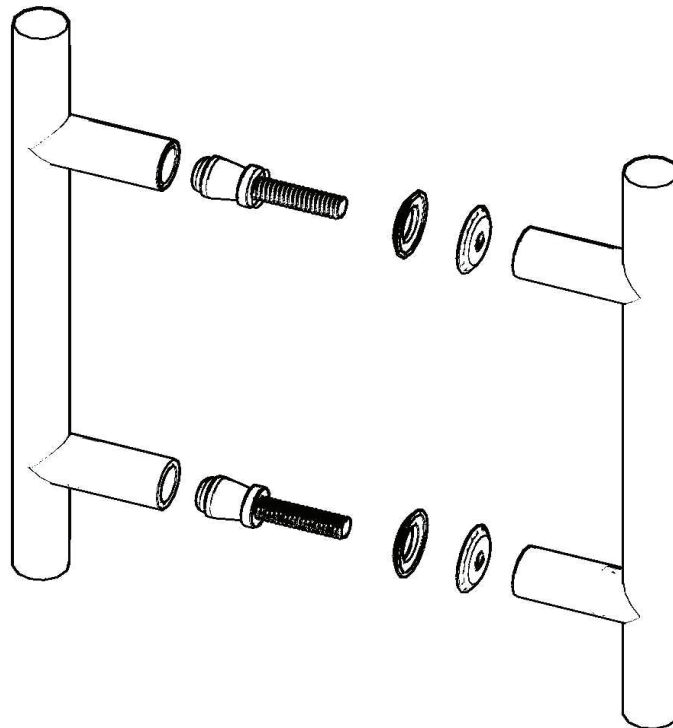

### Specifications:

**Glass thickness:** 5/16" (8mm) to 1/2" (12mm) tempered glass only.

**Cut-out:** 1/2" hole diameter required

**Includes:** decorative metal washers

**Material:** solid brass/stainless steel

**C.C.:** center to center

5260 NW 167th Street  
 Miami Gardens, FL 33014  
 Phone: (877) 658-9008  
 Fax: (888) 280-2285

Product: <b>Ladder Style Pull</b>	
Code: LH6X6	Material: Stainless Steel