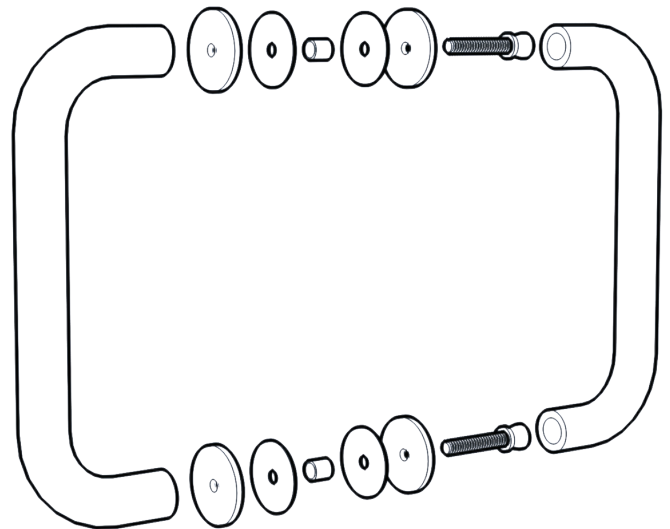

**Specifications:**

**Glass Thickness:** 5/16" (8mm) to 1/2" (12mm) tempered glass only.

**Cut Out:** 1/2" hole diameter required.

**Includes:** Decorative metal washers.

**Material:** Solid brass / Stainless steel

**C.C.:** Center to center

5260 NW 167th Street  
 Miami Gardens, FL 33014  
 Phone: (877) 658-9008  
 Fax: (888) 280-2285

Product: **Traditional tubular pull**

Code: PH606 - PH808

Material: Stainless Steel