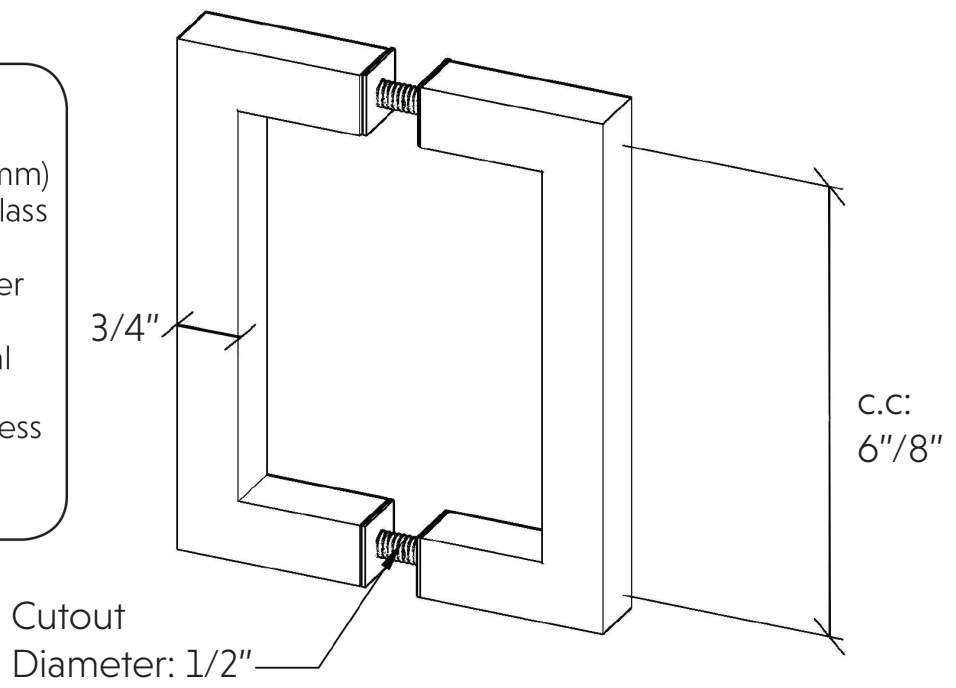

**Specifications:**  
 Glass thickness: 5/16" (8mm) to 1/2" (12mm) tempered glass only.  
 Cut-out: 1/2" hole diameter required  
 Includes: decorative metal washers  
 Material: solid brass/stainless steel  
 C.C.: center to center

5260 NW 167th Street  
 Miami Gardens, FL 33014  
 Phone: (877) 658-9008  
 Fax: (888) 280-2285

Product: <b>Square Tube Pull</b>	
Code: SP606	Material: Stainless Steel