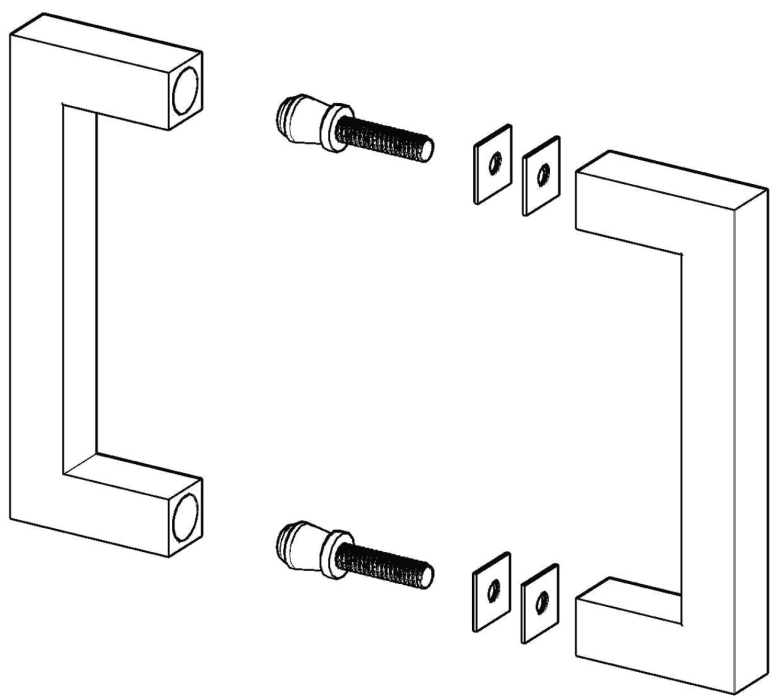

**Specifications:**  
 Glass thickness: 5/16" (8mm) to 1/2" (12mm) tempered glass only.  
 Cut-out: 1/2" hole diameter required  
 Includes: decorative metal washers  
 Material: solid brass/stainless steel  
 C.C.: center to center

5260 NW 167th Street  
 Miami Gardens, FL 33014  
 Phone: (877) 658-9008  
 Fax: (888) 280-2285

Product: <b>Square Tube Pull</b>	
Code: SP606	Material: Stainless Steel