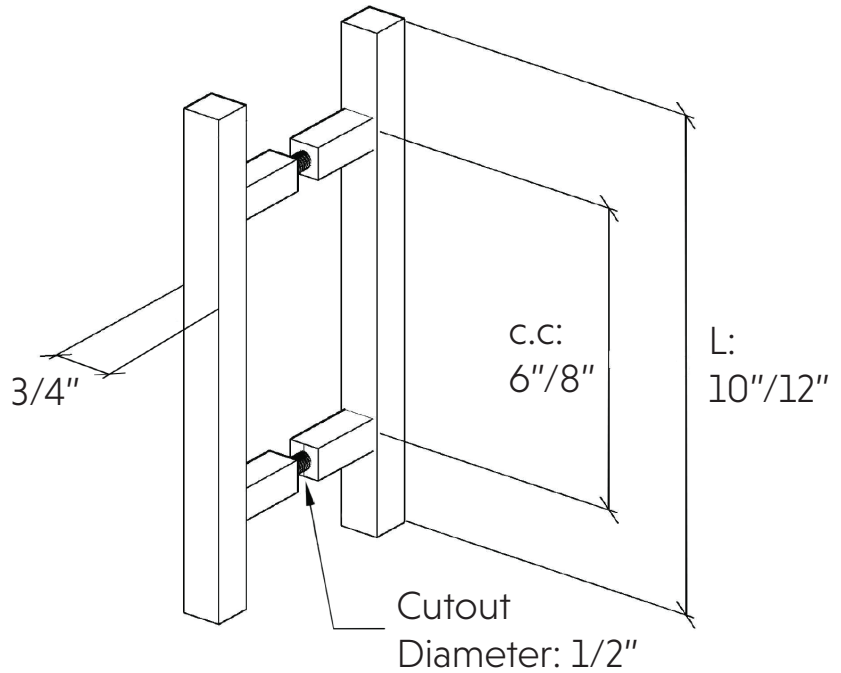

Specifications:

Glass thickness: 5/16" (8mm) to 1/2" (12mm) tempered glass only.

Cut-out: 1/2" hole diameter required

Includes: decorative metal washers

Material: solid brass/stainless steel

C.C.: center to center

5260 NW 167th Street
 Miami Gardens, FL 33014
 Phone: (877) 658-9008
 Fax: (888) 280-2285

Product: Square Tube Ladder Pull	
Code: SQLH6X6	Material: Stainless Steel