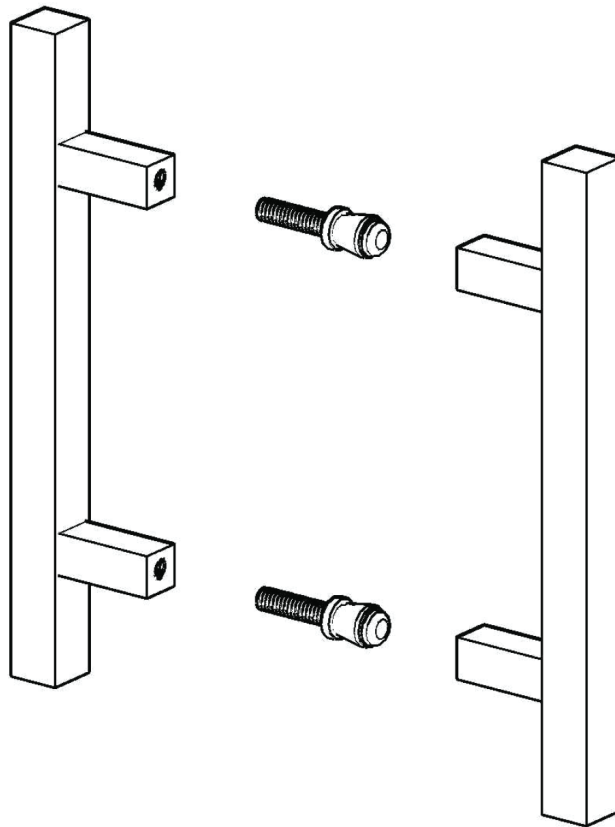

Specifications:

Glass thickness: 5/16" (8mm) to 1/2" (12mm) tempered glass only.

Cut-out: 1/2" hole diameter required

Includes: decorative metal washers

Material: solid brass/stainless steel

C.C.: center to center

5260 NW 167th Street
 Miami Gardens, FL 33014
 Phone: (877) 658-9008
 Fax: (888) 280-2285

Product: Square Tube Ladder Pull	
Code: SQLH6X6	Material: Stainless Steel