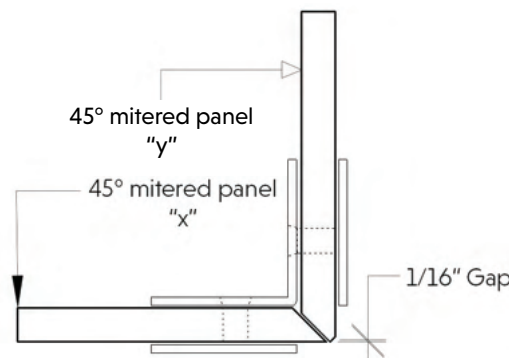

5260 NW 167th Street  
Miami Gardens, FL 33014  
Phone: (877) 658-9008  
Fax: (888) 280-2285

Product: <b>Square edge glass to glass 90</b>	
Code: <b>GC45C</b>	Material: <b>Solid Brass</b>

### Square Cut Glass Option

Glass Thickness	X Measurement	Y Measurement
1/4" (6mm)	15/16" (24mm)	1-1/4" (32mm)
5/16" (8mm)	15/16" (24mm)	1-5/16" (34mm)
3/8" (10mm)	15/16" (24mm)	1-3/8" (35mm)
1/2" (12mm)	15/16" (24mm)	1-1/2" (38mm)

### 45° Mitered Glass Option

Glass Thickness	"x" Measurement
1/4" (6mm)	1 3/16" (30mm)
5/16" (8mm)	1 1/4" (32mm)
3/8" (10mm)	1 5/16" (34mm)
1/2" (12mm)	1 7/16" (37mm)

## Specifications:

**Glass thickness:** 3/8" (10mm) to 1/2" (12mm) tempered glass only.

**Construction:** solid brass (cutout required)

**Includes:** gaskets, screws and fabrication dimensions