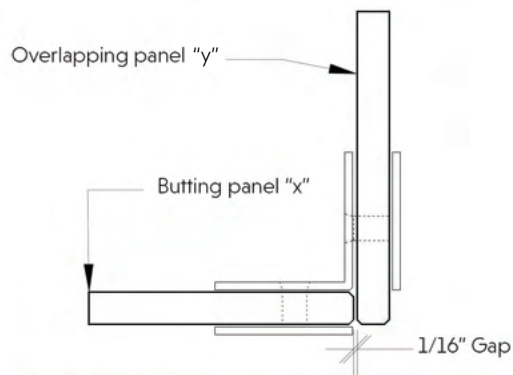

5260 NW 167th Street  
Miami Gardens, FL 33014  
Phone: (877) 658-9008  
Fax: (888) 280-2285

Product: <b>Square edge glass to glass 90</b>	
Code: <b>GC45C</b>	Material: <b>Solid Brass</b>

### Square Cut Glass Option

Glass Thickness	X Measurement	Y Measurement
1/4" (6mm)	15/16" (24mm)	1-1/4" (32mm)
5/16" (8mm)	15/16" (24mm)	1-5/16" (34mm)
3/8" (10mm)	15/16" (24mm)	1-3/8" (35mm)
1/2" (12mm)	15/16" (24mm)	1-1/2" (38mm)

### 45° Mitered Glass Option

Glass Thickness	"x" Measurement
1/4" (6mm)	1 3/16" (30mm)
5/16" (8mm)	1 1/4" (32mm)
3/8" (10mm)	1 5/16" (34mm)
1/2" (12mm)	1 7/16" (37mm)

## Specifications:

**Glass thickness:** 3/8" (10mm) to 1/2" (12mm) tempered glass only.

**Construction:** solid brass (cutout required)

**Includes:** gaskets, screws and fabrication dimensions