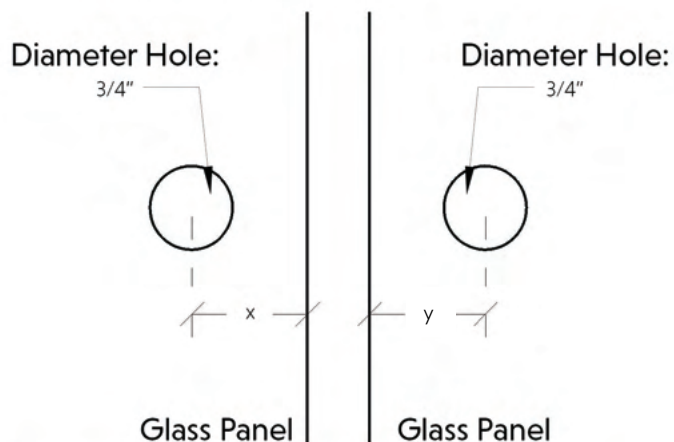

5260 NW 167th Street  
Miami Gardens, FL 33014  
Phone: (877) 658-9008  
Fax: (888) 280-2285

Product: <b>Square edge glass to glass 90</b>	
Code: <b>GC45C</b>	Material: <b>Solid Brass</b>

### Square Cut Glass Option

Glass Thickness	X Measurement	Y Measurement
1/4" (6mm)	15/16" (24mm)	1-1/4" (32mm)
5/16" (8mm)	15/16" (24mm)	1-5/16" (34mm)
3/8" (10mm)	15/16" (24mm)	1-3/8" (35mm)
1/2" (12mm)	15/16" (24mm)	1-1/2" (38mm)

### 45° Mitered Glass Option

Glass Thickness	"x" Measurement
1/4" (6mm)	1 3/16" (30mm)
5/16" (8mm)	1 1/4" (32mm)
3/8" (10mm)	1 5/16" (34mm)
1/2" (12mm)	1 7/16" (37mm)

## Specifications:

**Glass thickness:** 3/8" (10mm) to 1/2" (12mm) tempered glass only.

**Construction:** solid brass (cutout required)

**Includes:** gaskets, screws and fabrication dimensions