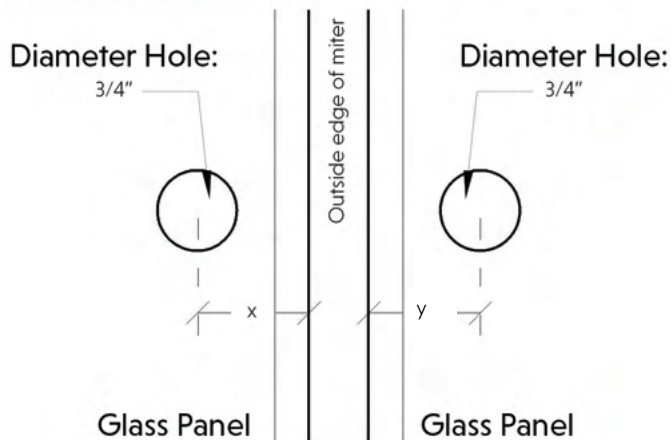

5260 NW 167th Street  
Miami Gardens, FL 33014  
Phone: (877) 658-9008  
Fax: (888) 280-2285

Product: <b>Square edge glass to glass 90</b>	
Code: <b>GC45C</b>	Material: <b>Solid Brass</b>

### Square Cut Glass Option

Glass Thickness	X Measurement	Y Measurement
1/4" (6mm)	15/16" (24mm)	1-1/4" (32mm)
5/16" (8mm)	15/16" (24mm)	1-5/16" (34mm)
3/8" (10mm)	15/16" (24mm)	1-3/8" (35mm)
1/2" (12mm)	15/16" (24mm)	1-1/2" (38mm)

### 45° Mitered Glass Option

Glass Thickness	"x" Measurement
1/4" (6mm)	1 3/16" (30mm)
5/16" (8mm)	1 1/4" (32mm)
3/8" (10mm)	1 5/16" (34mm)
1/2" (12mm)	1 7/16" (37mm)

## Specifications:

**Glass thickness:** 3/8" (10mm) to 1/2" (12mm) tempered glass only.

**Construction:** solid brass (cutout required)

**Includes:** gaskets, screws and fabrication dimensions