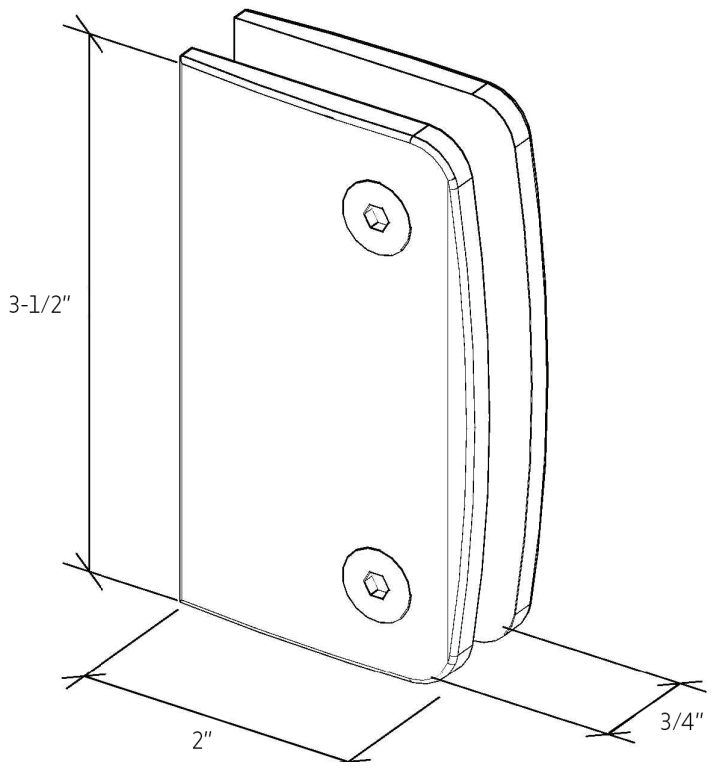

Specifications:
Glass thickness: 5/16" (8mm) to 1/2" (12mm) tempered glass only.
Cut-out: 1/2" hole diameter required
Includes: decorative metal washers
Material: solid brass/stainless steel
C.C.: center to center

5260 NW 167th Street
Miami Gardens, FL 33014
Phone: (877) 658-9008
Fax: (888) 280-2285

Product: Glass Door Locks with Indicator	
Code: GDL71	Material: Solid Brass