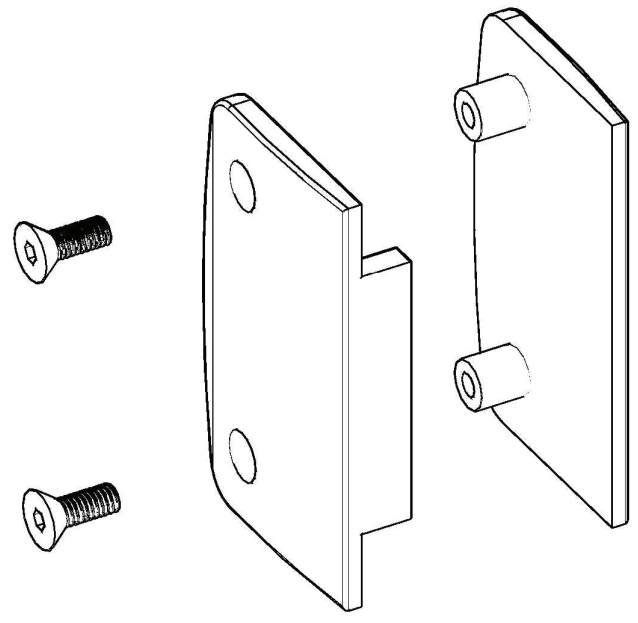

Specifications:
Glass thickness: 5/16" (8mm) to 1/2" (12mm) tempered glass only.
Cut-out: 1/2" hole diameter required
Includes: decorative metal washers
Material: solid brass/stainless steel
C.C.: center to center

5260 NW 167th Street
Miami Gardens, FL 33014
Phone: (877) 658-9008
Fax: (888) 280-2285

Product: Glass Door Locks with Indicator	
Code: GDL71	Material: Solid Brass