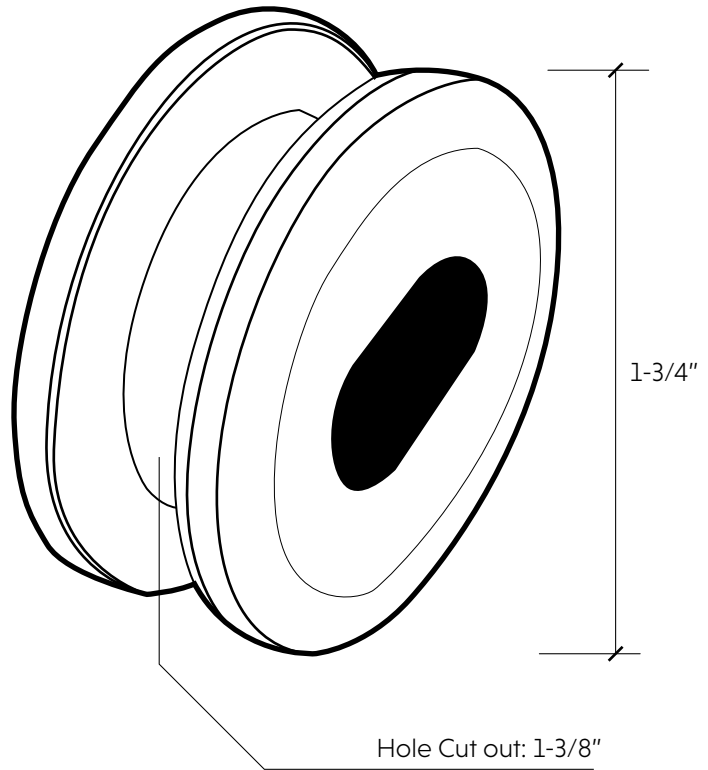

Specifications:

Glass thickness: 3/8" (9.5mm) to 1/2" (12mm) tempered glass only.

5260 NW 167th Street
Miami Gardens, FL 33014
Phone: (877) 658-9008
Fax: (888) 280-2285

Product: **Glass to glass Barn Door lock**

Code: GDL86A-8GG

Material: