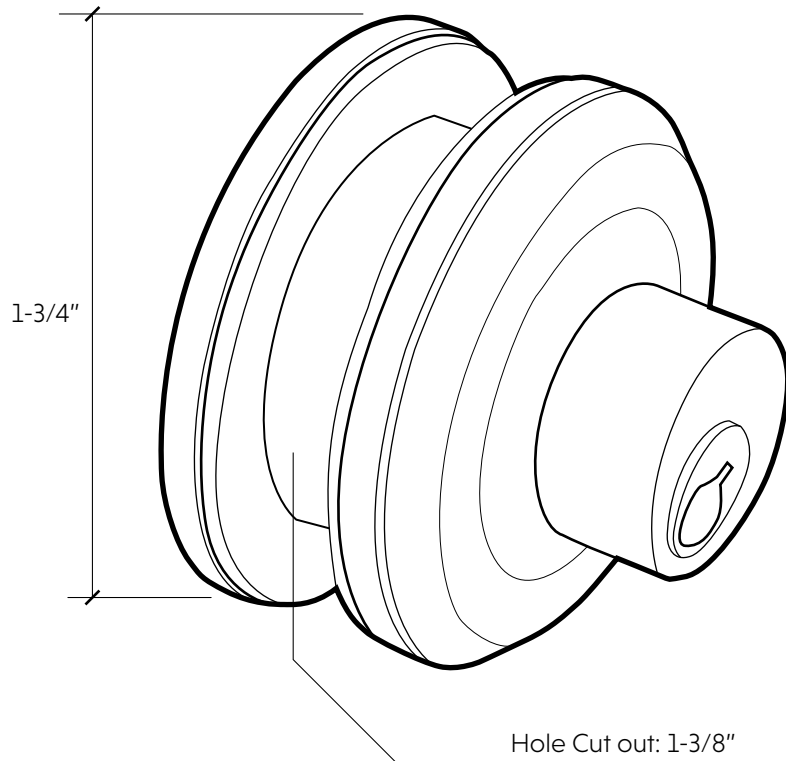

Specifications:

Glass thickness: 3/8" (9.5mm) to 1/2" (12mm) tempered glass only.

5260 NW 167th Street
Miami Gardens, FL 33014
Phone: (877) 658-9008
Fax: (888) 280-2285

Product: **Glass to glass Barn Door lock**

Code: GDL86A-8GG

Material: