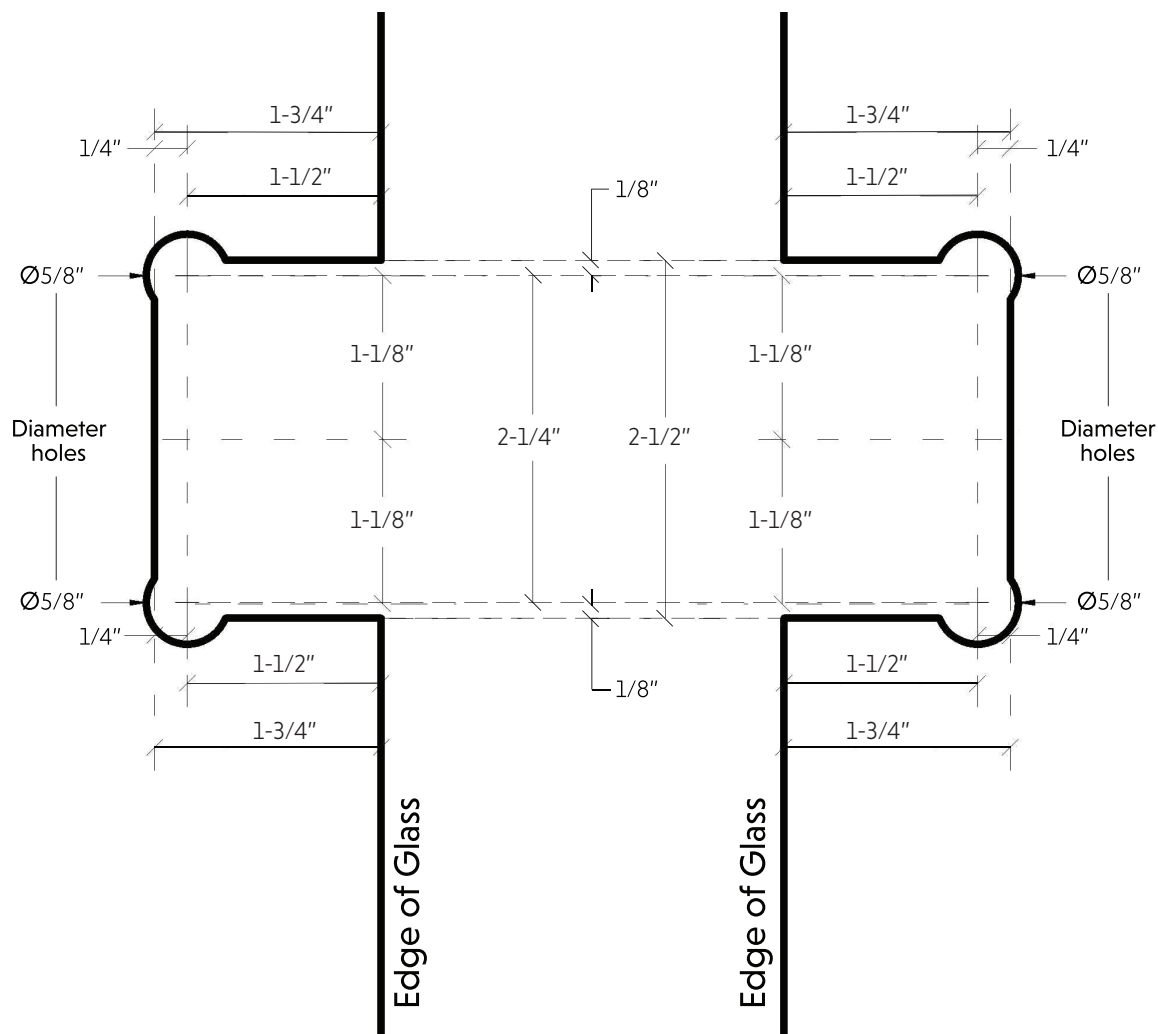

Specifications:
 Glass thickness: 3/8" (10mm) to 1/2" (12mm) tempered glass only.
 Construction: solid brass.
 Includes: gaskets, screws and fabrication dimensions

5260 NW 167th Street
 Miami Gardens, FL 33014
 Phone: (877) 658-9008
 Fax: (888) 280-2285

Product: Glass to glass 180°	
Code: H303	Material: Solid Brass