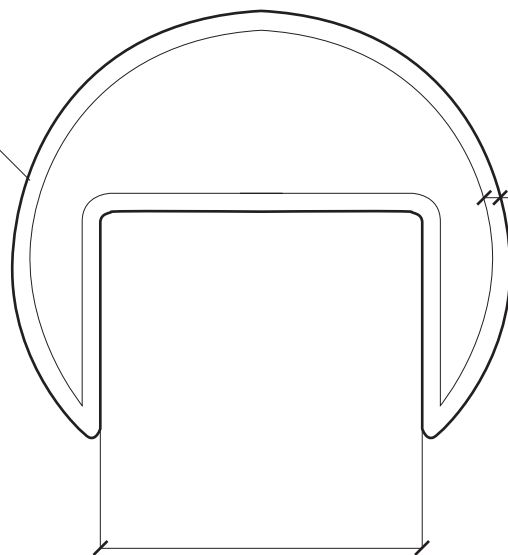

Ø 1-9/16"
(40mm)

1/16"
(2mm)

14/16"
(23mm)

236"
(5994mm)

5260 NW 167th Street
Miami Gardens, FL 33014
Phone: (877) 658-9008
Fax: (888) 280-2285

Product:	Slotted Tube	
Code:	R424	Material: Stainless Steel 316