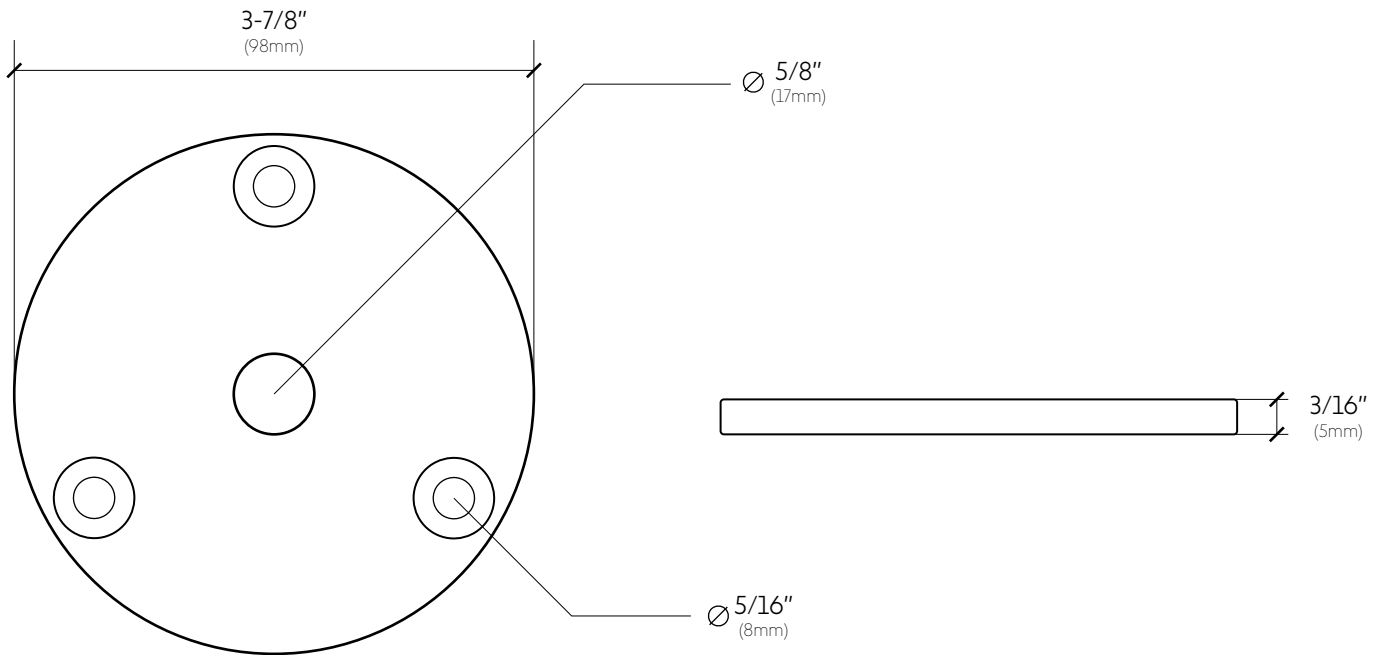

**Glass Thickness**  
 1/2" to 5/8"  
 (12.7mm) to (15.88mm)

5260 NW 167th Street  
 Miami Gardens, FL 33014  
 Phone: (877) 658-9008  
 Fax: (888) 280-2285

Product: **Spigot glass holder 1/2"-5/8"**

Code: R600

Material: Stainless Steel 316

5260 NW 167th Street  
Miami Gardens, FL 33014  
Phone: (877) 658-9008  
Fax: (888) 280-2285

Product: **Spigot glass holder 1/2"-5/8"**

Code: R600

Material: Stainless Steel 316