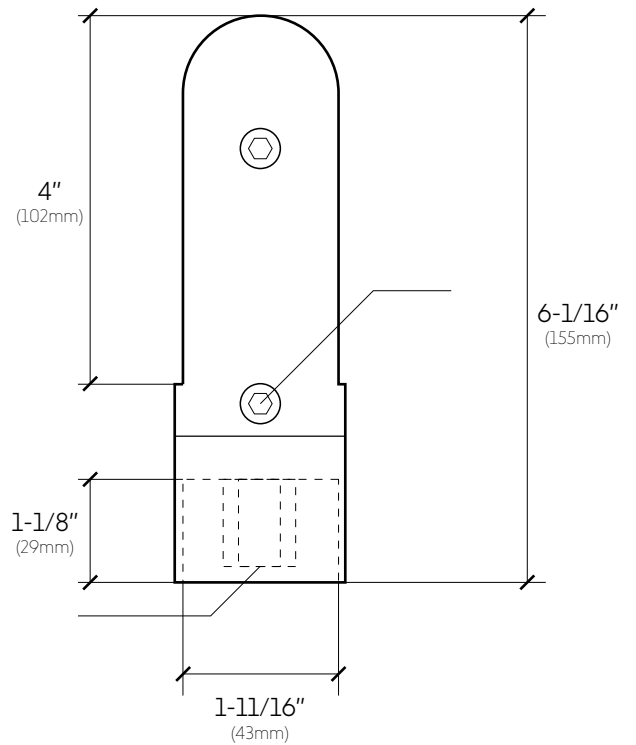

**Glass Thickness**  
 1/2" to 5/8"  
 (12.7mm) to (15.88mm)

5260 NW 167th Street  
 Miami Gardens, FL 33014  
 Phone: (877) 658-9008  
 Fax: (888) 280-2285

Product: **Spigot glass holder 1/2"-5/8"**

Code: R600

Material: Stainless Steel 316

5260 NW 167th Street  
Miami Gardens, FL 33014  
Phone: (877) 658-9008  
Fax: (888) 280-2285

Product: **Spigot glass holder 1/2"-5/8"**

Code: R600

Material: Stainless Steel 316