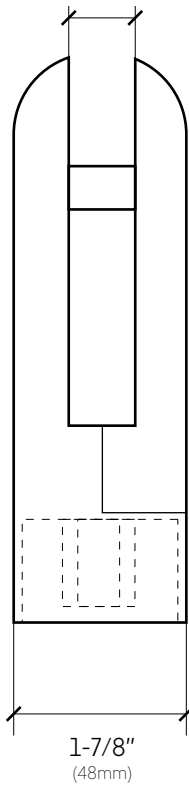

**Glass Thickness**  
 1/2" to 5/8"  
 (12.7mm) to (15.88mm)

5260 NW 167th Street  
 Miami Gardens, FL 33014  
 Phone: (877) 658-9008  
 Fax: (888) 280-2285

Product: **Spigot glass holder 1/2"-5/8"**

Code: R600

Material: Stainless Steel 316

5260 NW 167th Street  
Miami Gardens, FL 33014  
Phone: (877) 658-9008  
Fax: (888) 280-2285

Product: **Spigot glass holder 1/2"-5/8"**

Code: R600

Material: Stainless Steel 316