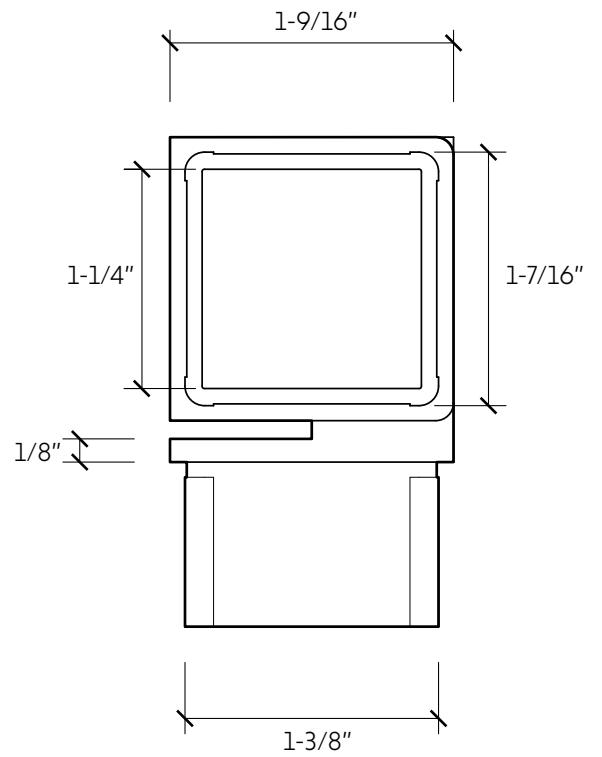

Side

Front

5260 NW 167th Street
 Miami Gardens, FL 33014
 Phone: (877) 658-9008
 Fax: (888) 280-2285

Product:	Square Adjustable Connector for Rail Tube	
Code:	SQHRCAD	Material: Stainless Steel 316L