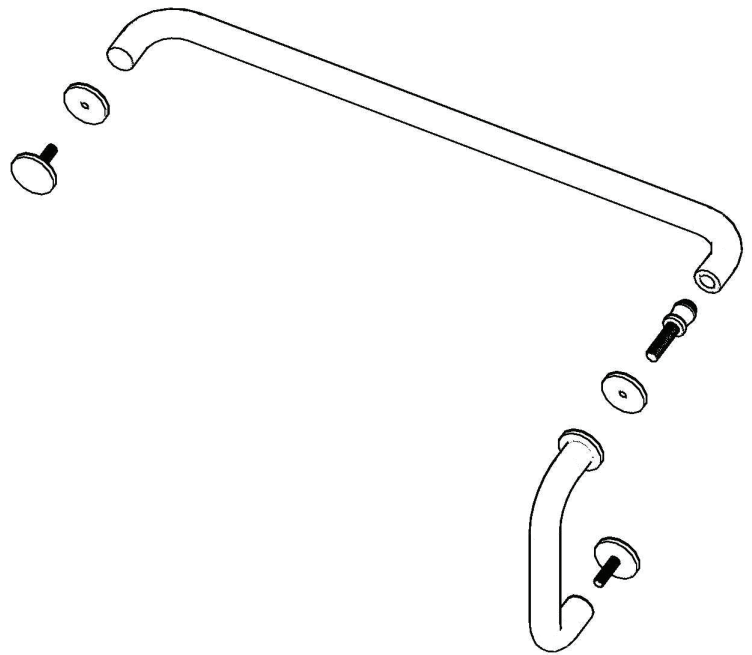

**Specifications:**  
**Glass thickness:** 5/16" (8mm) to 1/2" (12mm) tempered glass only.  
**Cut-out:** 1/2" hole diameter required  
**Includes:** decorative metal washers  
**Material:** solid brass/stainless steel  
**C.C.:** center to center

5260 NW 167th Street  
Miami Gardens, FL 33014  
Phone: (877) 658-9008  
Fax: (888) 280-2285

Product: <b>Pull &amp; Towel Bar Combination</b>	
Code: PH818	Material: Stainless Steel