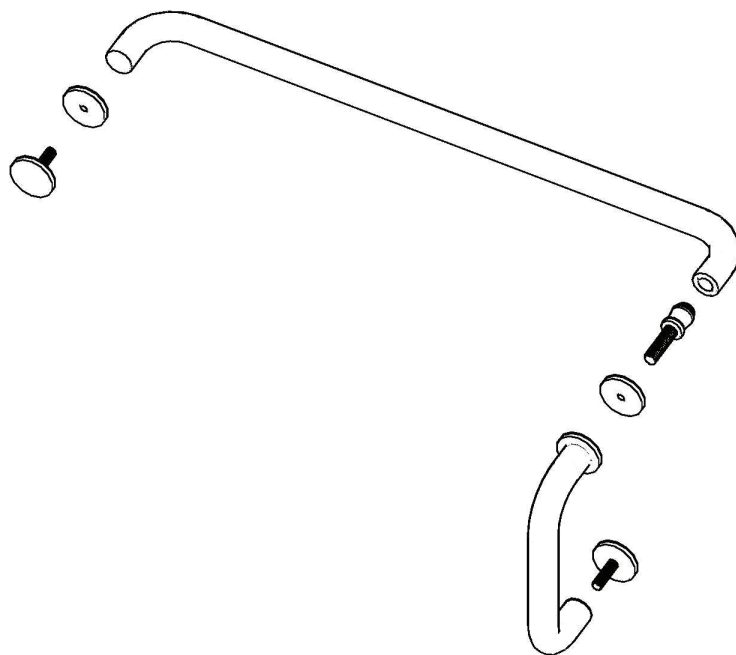

Specifications:
Glass thickness: 5/16" (8mm) to 1/2" (12mm) tempered glass only.
Cut-out: 1/2" hole diameter required
Includes: decorative metal washers
Material: solid brass/stainless steel
C.C.: center to center

5260 NW 167th Street
 Miami Gardens, FL 33014
 Phone: (877) 658-9008
 Fax: (888) 280-2285

Product: Pull & Towel Bar Combination	
Code: PH824	Material: Stainless Steel