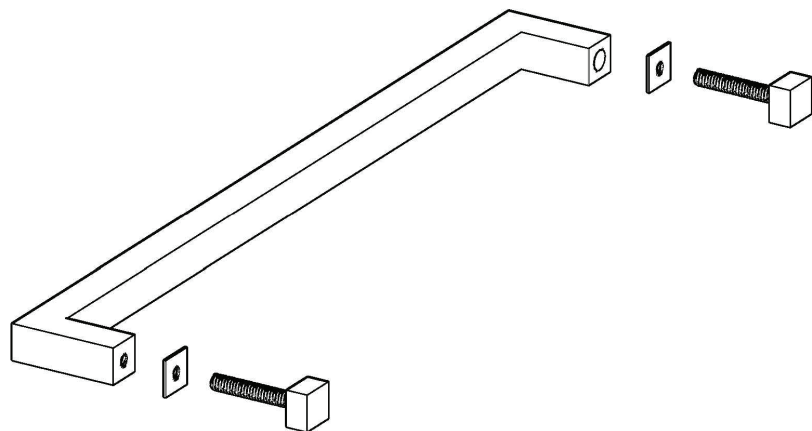

Specifications:

Glass thickness: 5/16" (8mm) to 1/2" (12mm) tempered glass only.

Cut-out: 1/2" hole diameter required

Includes: decorative metal washers

Material: solid brass/stainless steel

C.C.: center to center

5260 NW 167th Street
 Miami Gardens, FL 33014
 Phone: (877) 658-9008
 Fax: (888) 280-2285

Product: Square Single Towel Bar	
Code: SP024	Material: Stainless Steel