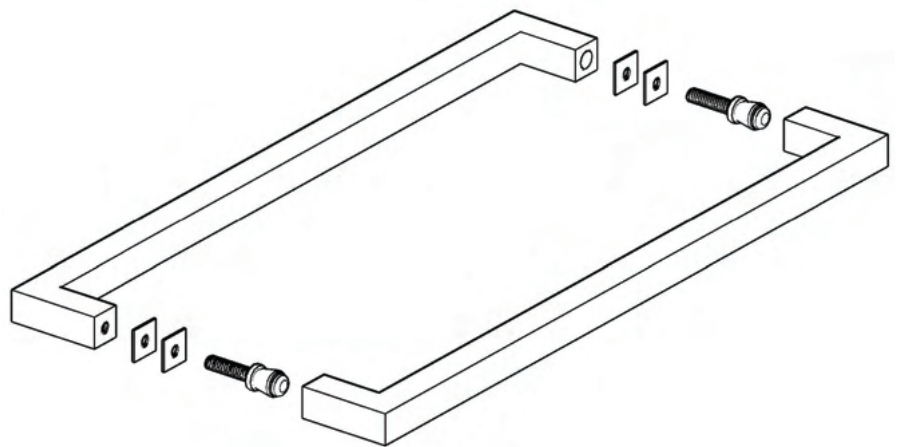

**Specifications:**

**Glass thickness:** 5/16" (8mm) to 1/2" (12mm) tempered glass only.

**Cut-out:** 1/2" hole diameter required

**Includes:** decorative metal washers

**Material:** solid brass/stainless steel

**C.C.:** center to center

5260 NW 167th Street  
 Miami Gardens, FL 33014  
 Phone: (877) 658-9008  
 Fax: (888) 280-2285

<b>Product:</b> Square Back to Back Towel Bar	
<b>Code:</b> SP18X18	<b>Material:</b> Stainless Steel