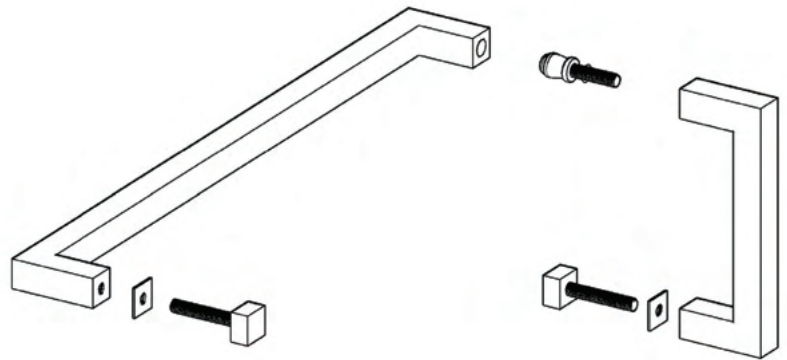

**Specifications:**

**Glass thickness:** 5/16" (8mm) to 1/2" (12mm) tempered glass only.

**Cut-out:** 1/2" hole diameter required

**Includes:** decorative metal washers

**Material:** solid brass/stainless steel

**C.C.:** center to center

5260 NW 167th Street  
 Miami Gardens, FL 33014  
 Phone: (877) 658-9008  
 Fax: (888) 280-2285

Product: <b>Square Pull &amp; Towel Bar Combination</b>	
Code: SP618	Material: Stainless Steel