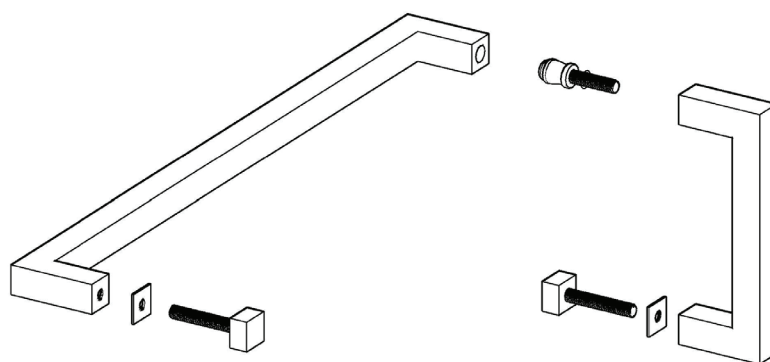

Specifications:

Glass thickness: 5/16" (8mm) to 1/2" (12mm) tempered glass only.

Cut-out: 1/2" hole diameter required

Includes: decorative metal washers

Material: solid brass/stainless steel

C.C.: center to center

5260 NW 167th Street
 Miami Gardens, FL 33014
 Phone: (877) 658-9008
 Fax: (888) 280-2285

Product: Square Pull & Towel Bar Combination	
Code: SP818	Material: Stainless Steel