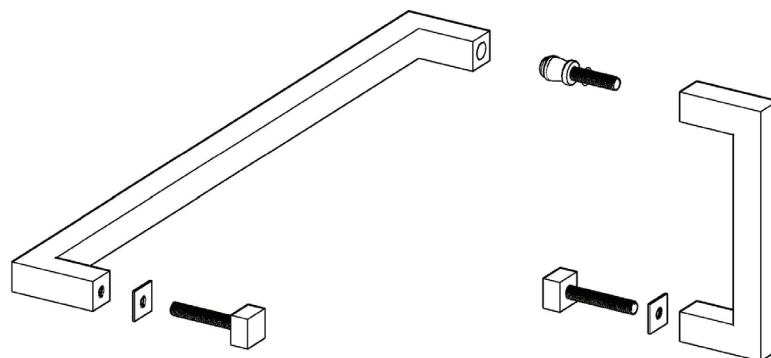

**Specifications:**

**Glass thickness:** 5/16" (8mm) to 1/2" (12mm) tempered glass only.

**Cut-out:** 1/2" hole diameter required

**Includes:** decorative metal washers

**Material:** solid brass/stainless steel

**C.C.:** center to center

5260 NW 167th Street  
 Miami Gardens, FL 33014  
 Phone: (877) 658-9008  
 Fax: (888) 280-2285

Product: <b>Square Pull &amp; Towel Bar Combination</b>	
Code: SP824	Material: Stainless Steel