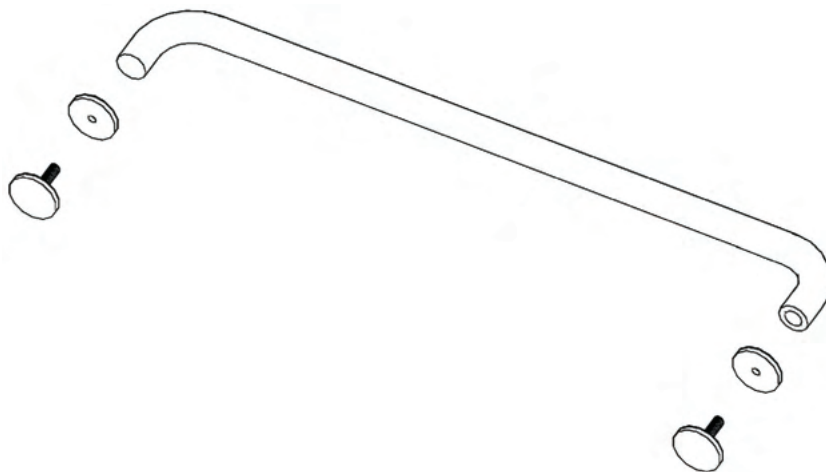

Specifications:

Glass thickness: 5/16" (8mm) to 1/2" (12mm) tempered glass only.

Cut-out: 1/2" hole diameter required

Includes: decorative metal washers

Material: solid brass/stainless steel

C.C.: center to center

5260 NW 167th Street
 Miami Gardens, FL 33014
 Phone: (877) 658-9008
 Fax: (888) 280-2285

Product: Single Towel Bar	
Code: TB018	Material: Stainless Steel