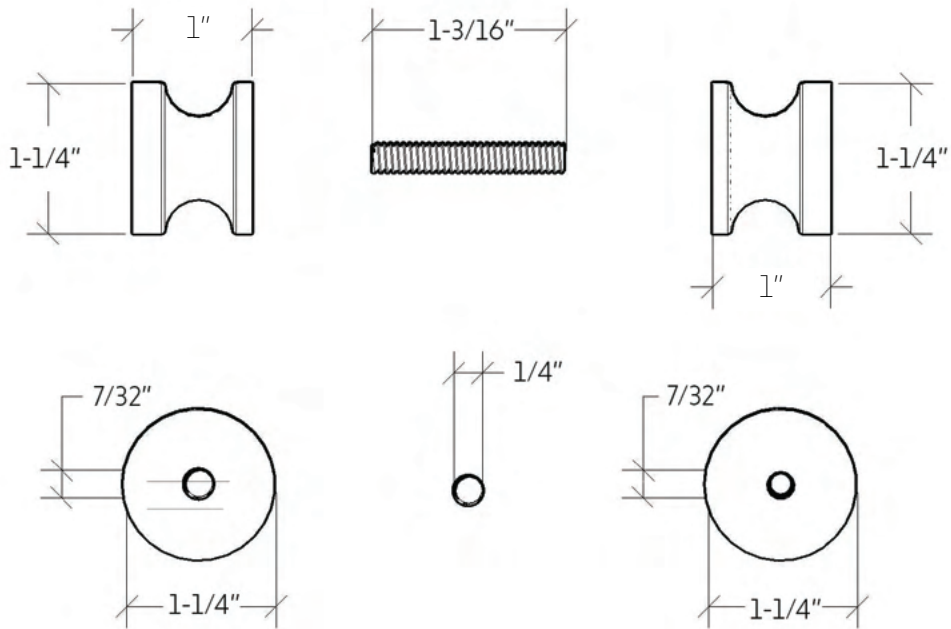

Specifications:

Glass thickness: 5/16" (8mm) to 1/2" (12mm) tempered glass only.
Cut-out: 1/2" hole diameter required

5260 NW 167th Street
Miami Gardens, FL 33014
Phone: (877) 658-9008
Fax: (888) 280-2285

Product: European Style	
Code: Z5103	Material: Solid Brass