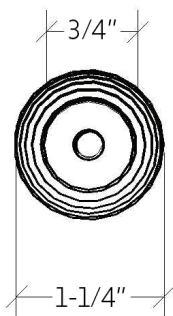

Specifications:

Glass thickness: 5/16" (8mm) to 1/2" (12mm) tempered glass only.

Cut-out: 1/2" hole diameter required

5260 NW 167th Street
Miami Gardens, FL 33014
Phone: (877) 658-9008
Fax: (888) 280-2285

Product: **Ribbed Bow Tie Style**

Code: Z5104

Material: Solid Brass