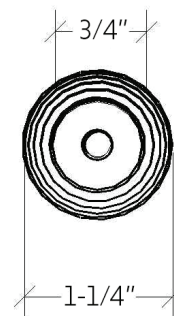

Specifications:

Glass thickness: 5/16" (8mm) to 1/2" (12mm) tempered glass only.

Cut-out: 1/2" hole diameter required

5260 NW 167th Street
Miami Gardens, FL 33014
Phone: (877) 658-9008
Fax: (888) 280-2285

Product: **Ribbed Bow Tie Style**

Code: Z5104

Material: Solid Brass