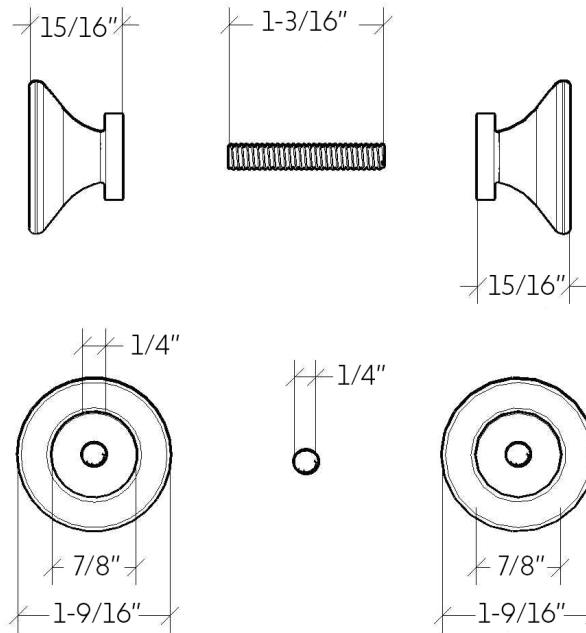

Specifications:

Glass thickness: 5/16" (8mm) to 1/2" (12mm) tempered glass only.

Cut-out: 1/2" hole diameter required

5260 NW 167th Street
Miami Gardens, FL 33014
Phone: (877) 658-9008
Fax: (888) 280-2285

Product: Traditional Style	
Code: Z5105	Material: Solid Brass