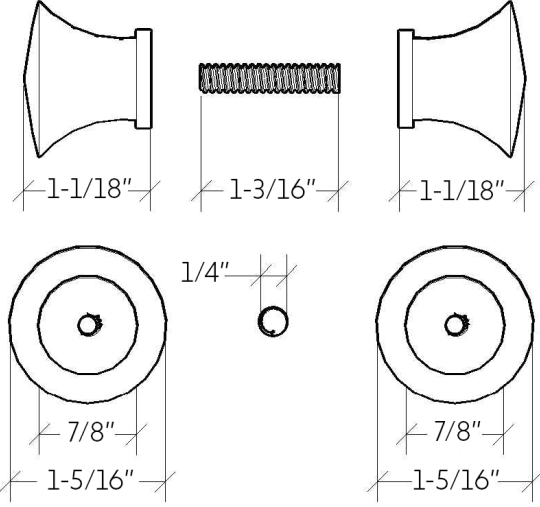

Specifications:

Glass thickness: 5/16" (8mm) to 1/2" (12mm) tempered glass only.
Cut-out: 1/2" hole diameter required

5260 NW 167th Street
Miami Gardens, FL 33014
Phone: (877) 658-9008
Fax: (888) 280-2285

Product: Junior Traditional Style	
Code: Z5106	Material: Solid Brass