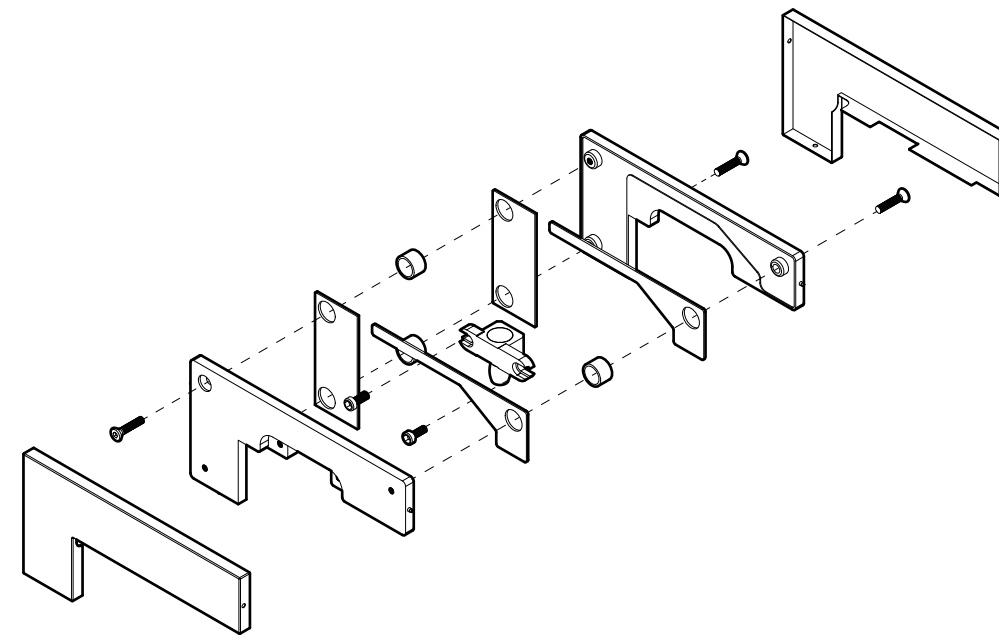

FRONT

BACK

TOP VIEW

FRONT VIEW

LEFT SIDE VIEW

RIGHT SIDE VIEW

BOTTOM VIEW

GLASS CUT OUT

10101 NW 79th Ave
 Hialeah Gardens, FL 33016
 Phone: (877) 658-9008
 Fax: (888) 280-2285

Product: **IGT Transom/Sidelite Patch Fitting**

Code: PFH104

Material: Aluminum Alloy / Stainless Steel

Specifications:
 Glass thickness: 3/8" (10mm) to 1/2" (12mm).
 Cutout required - Tempered glass only
 Includes: Gaskets, screws and fabrication dimensions.