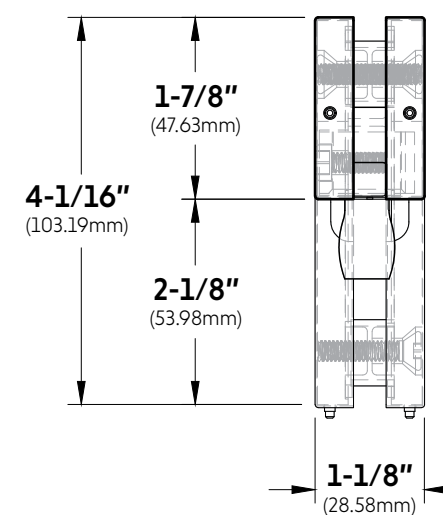

FRONT

BACK

TOP VIEW

FRONT VIEW

LEFT SIDE VIEW

RIGHT SIDE VIEW

BOTTOM VIEW

GLASS CUT OUT

10101 NW 79th Ave
 Hialeah Gardens, FL 33016
 Phone: (877) 658-9008
 Fax: (888) 280-2285

Product: **IGT Transom/Sidelite Patch Fitting**

Code: PFH104

Material: Aluminum Alloy / Stainless Steel

Specifications:
 Glass thickness: 3/8" (10mm) to 1/2" (12mm).
 Cutout required - Tempered glass only
 Includes: Gaskets, screws and fabrication dimensions.