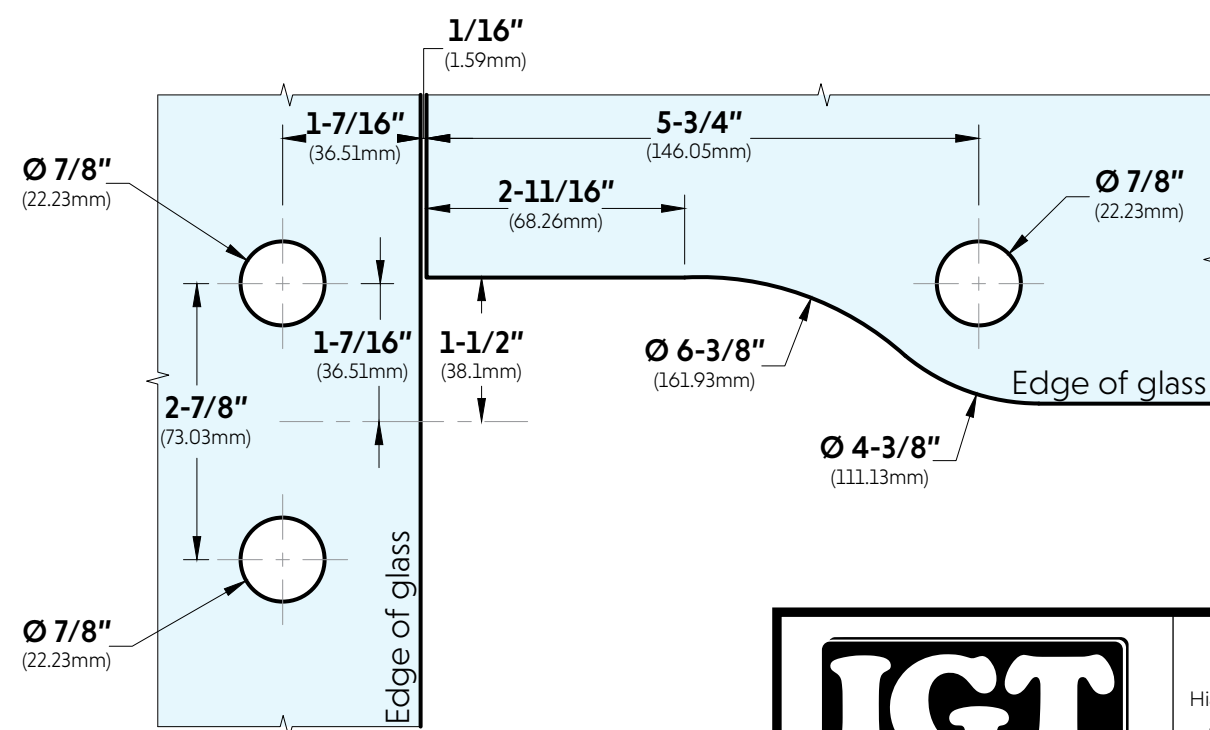

FRONT

BACK

TOP VIEW

FRONT VIEW

LEFT SIDE VIEW

RIGHT SIDE VIEW

BOTTOM VIEW

GLASS CUT OUT

10101 NW 79th Ave
 Hialeah Gardens, FL 33016
 Phone: (877) 658-9008
 Fax: (888) 280-2285

Product: **IGT Transom/Sidelite Patch Fitting**

Code: PFH104

Material: Aluminum Alloy / Stainless Steel

Specifications:
 Glass thickness: 3/8" (10mm) to 1/2" (12mm).
 Cutout required - Tempered glass only
 Includes: Gaskets, screws and fabrication dimensions.