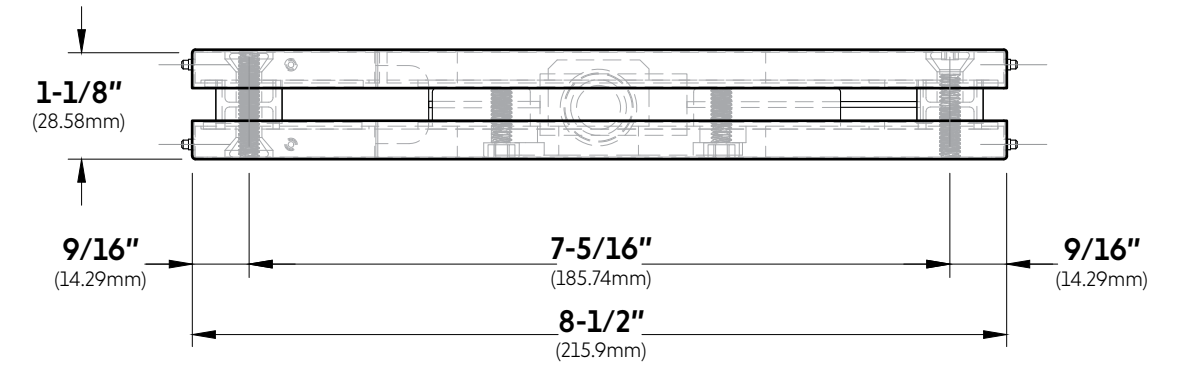

FRONT

BACK

TOP VIEW

FRONT VIEW

LEFT SIDE VIEW

RIGHT SIDE VIEW

BOTTOM VIEW

GLASS CUT OUT

10101 NW 79th Ave
 Hialeah Gardens, FL 33016
 Phone: (877) 658-9008
 Fax: (888) 280-2285

Product: **IGT Transom/Sidelite Patch Fitting**

Code: PFH104

Material: Aluminum Alloy / Stainless Steel

Specifications:
 Glass thickness: 3/8" (10mm) to 1/2" (12mm).
 Cutout required - Tempered glass only
 Includes: Gaskets, screws and fabrication dimensions.