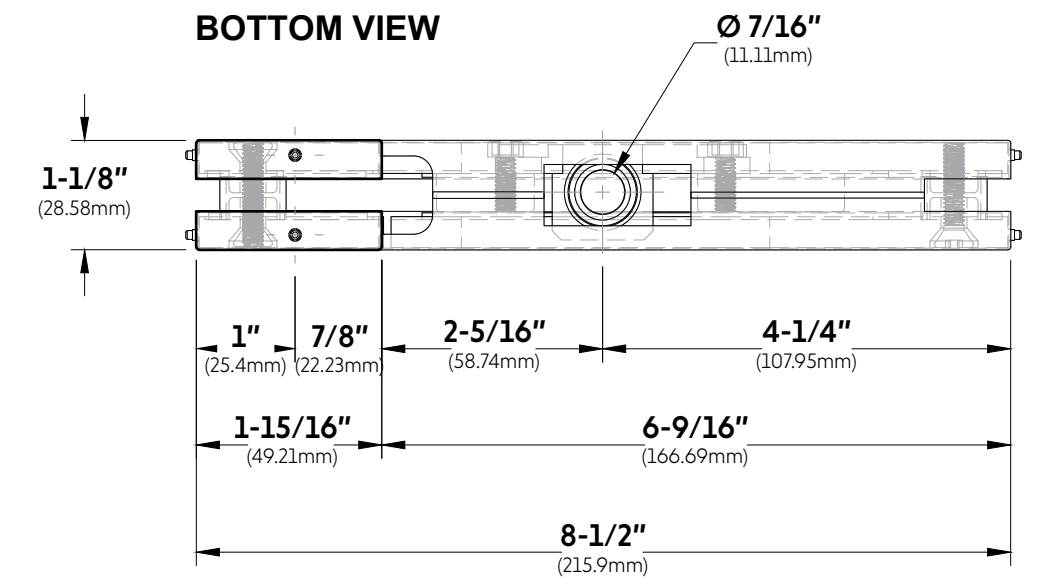

FRONT

BACK

TOP VIEW

FRONT VIEW

LEFT SIDE VIEW

RIGHT SIDE VIEW

BOTTOM VIEW

GLASS CUT OUT

10101 NW 79th Ave
 Hialeah Gardens, FL 33016
 Phone: (877) 658-9008
 Fax: (888) 280-2285

Product: **IGT Transom/Sidelite Patch Fitting**

Code: PFH104

Material: Aluminum Alloy / Stainless Steel

Specifications:
 Glass thickness: 3/8" (10mm) to 1/2" (12mm).
 Cutout required - Tempered glass only
 Includes: Gaskets, screws and fabrication dimensions.