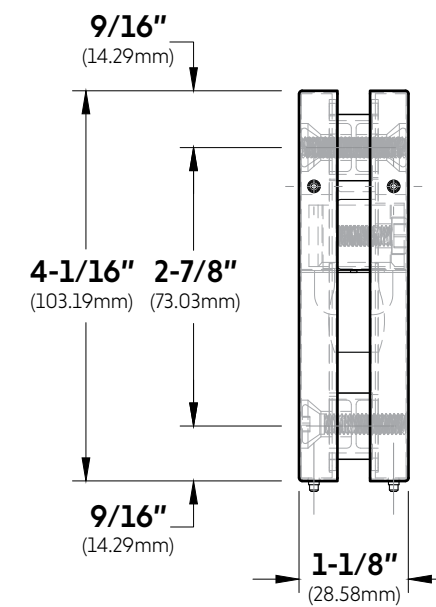

FRONT

BACK

TOP VIEW

FRONT VIEW

LEFT SIDE VIEW

RIGHT SIDE VIEW

BOTTOM VIEW

GLASS CUT OUT

10101 NW 79th Ave
 Hialeah Gardens, FL 33016
 Phone: (877) 658-9008
 Fax: (888) 280-2285

Product: **IGT Transom/Sidelite Patch Fitting**

Code: PFH104

Material: Aluminum Alloy / Stainless Steel

Specifications:
 Glass thickness: 3/8" (10mm) to 1/2" (12mm).
 Cutout required - Tempered glass only
 Includes: Gaskets, screws and fabrication dimensions.