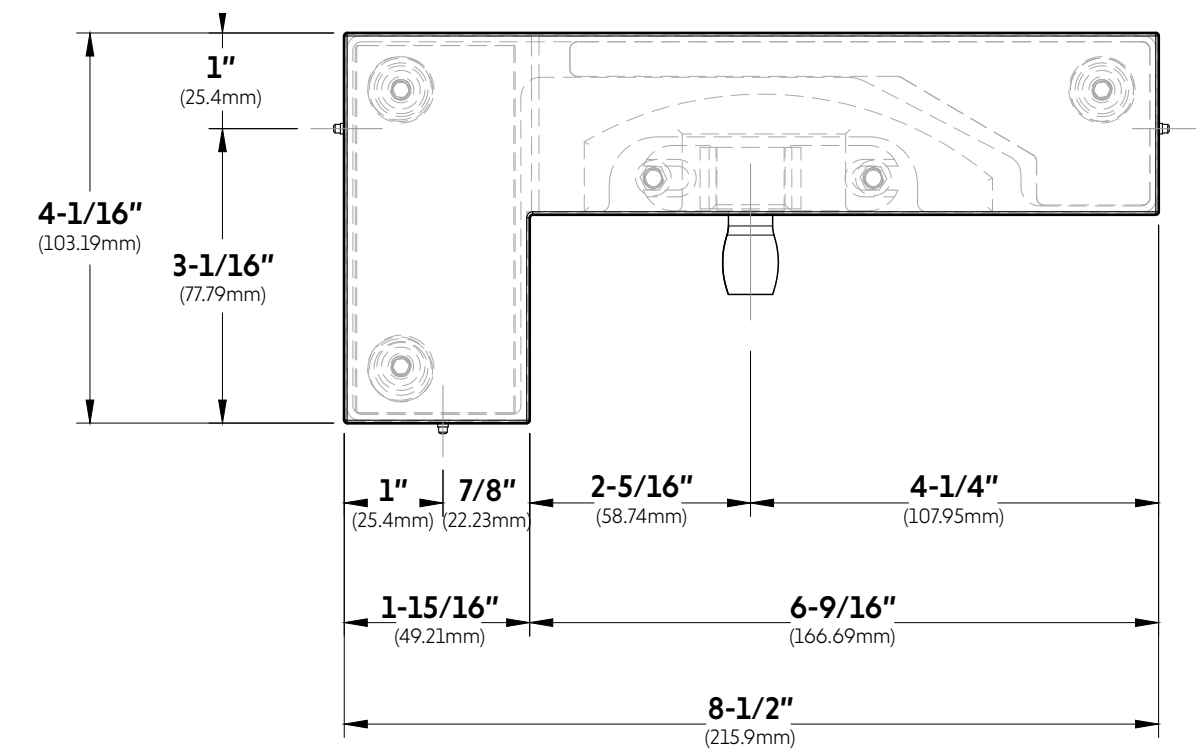

FRONT

BACK

TOP VIEW

FRONT VIEW

LEFT SIDE VIEW

RIGHT SIDE VIEW

BOTTOM VIEW

GLASS CUT OUT

10101 NW 79th Ave
 Hialeah Gardens, FL 33016
 Phone: (877) 658-9008
 Fax: (888) 280-2285

Product: **IGT Transom/Sidelite Patch Fitting**

Code: PFH104

Material: Aluminum Alloy / Stainless Steel

Specifications:
 Glass thickness: 3/8" (10mm) to 1/2" (12mm).
 Cutout required - Tempered glass only
 Includes: Gaskets, screws and fabrication dimensions.