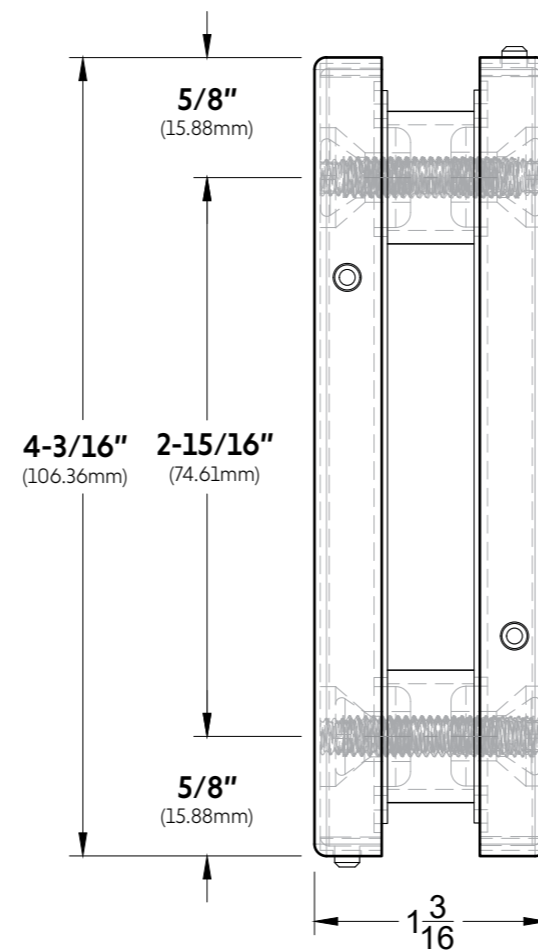

FRONT

GLASS CUT OUT

FRONT VIEW

RIGHT SIDE VIEW

TOP VIEW

10101 NW 79th Ave
Hialeah Gardens, FL 33016
Phone: (877) 658-9008
Fax: (888) 280-2285

Product: **IGT Patch Connector**

Code: PFH110

Material: Aluminum Alloy / Stainless Steel

Specifications:
Glass thickness: 3/8" (10mm) to 1/2" (12mm).
Cutout required - Tempered glass only
Includes: Gaskets, screws and fabrication dimensions.