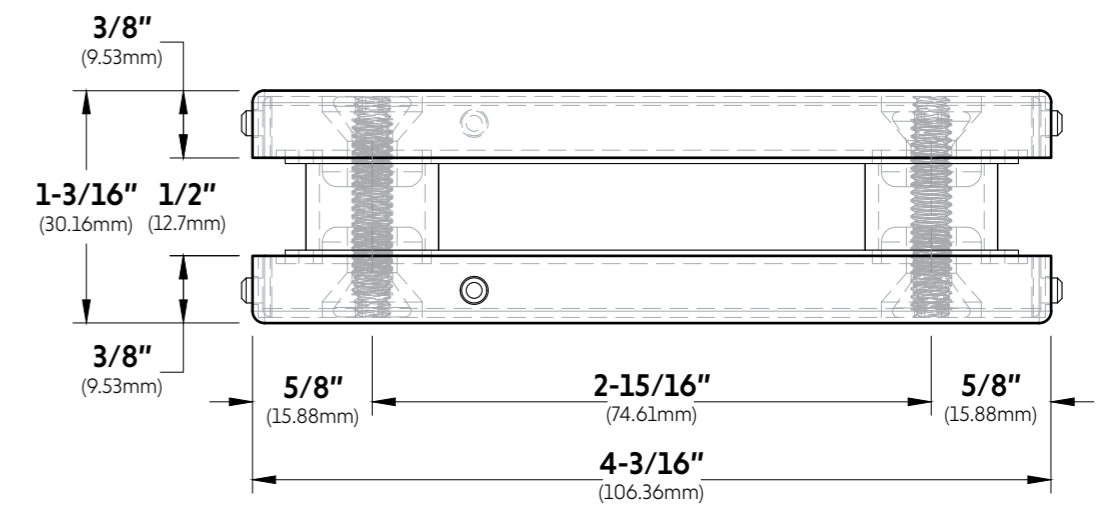

FRONT

GLASS CUT OUT

FRONT VIEW

RIGHT SIDE VIEW

TOP VIEW

10101 NW 79th Ave
Hialeah Gardens, FL 33016
Phone: (877) 658-9008
Fax: (888) 280-2285

Product: **IGT Patch Connector**

Code: PFH110

Material: Aluminum Alloy / Stainless Steel

Specifications:
Glass thickness: 3/8" (10mm) to 1/2" (12mm).
Cutout required - Tempered glass only
Includes: Gaskets, screws and fabrication dimensions.