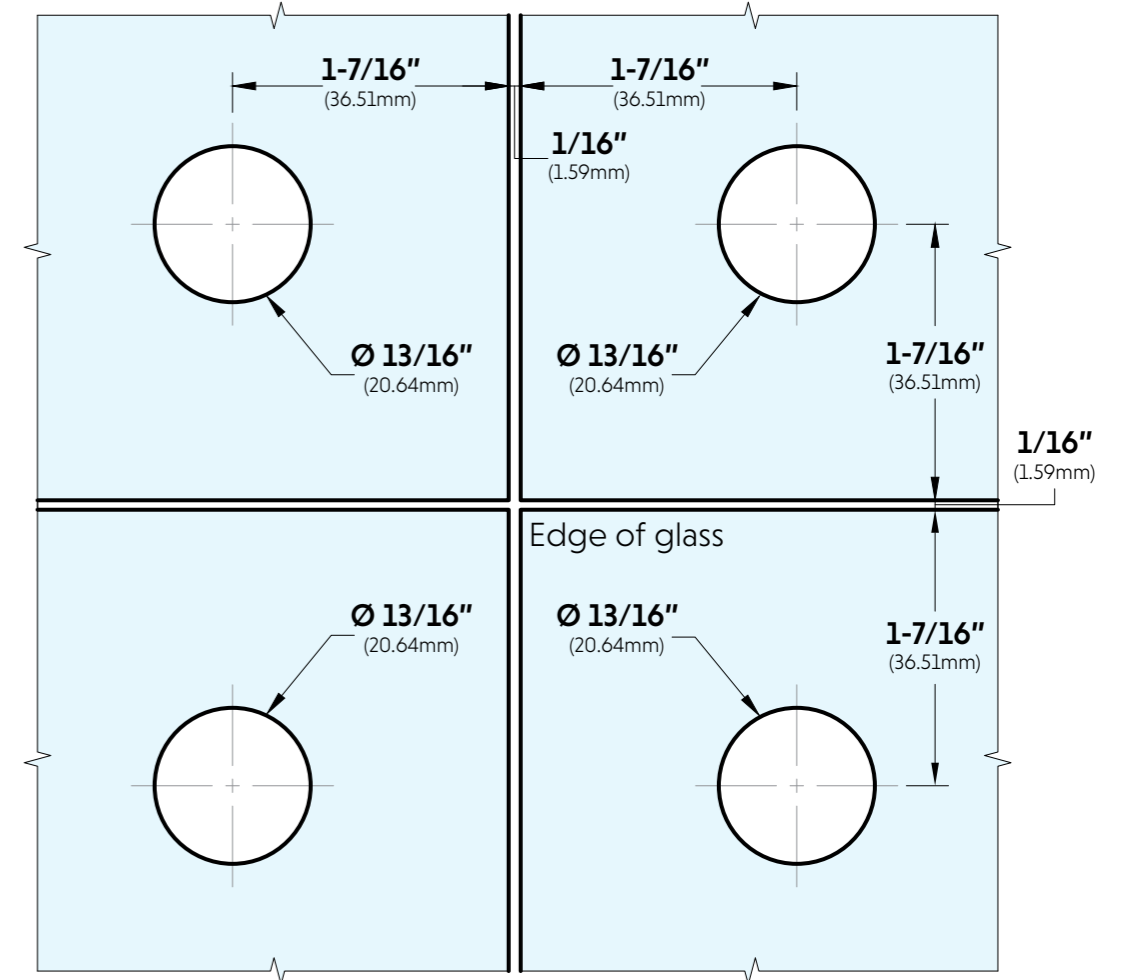

FRONT

GLASS CUT OUT

FRONT VIEW

RIGHT SIDE VIEW

TOP VIEW

10101 NW 79th Ave
Hialeah Gardens, FL 33016
Phone: (877) 658-9008
Fax: (888) 280-2285

Product: **IGT Patch Connector**

Code: PFH110

Material: Aluminum Alloy / Stainless Steel

Specifications:
Glass thickness: 3/8" (10mm) to 1/2" (12mm).
Cutout required - Tempered glass only
Includes: Gaskets, screws and fabrication dimensions.