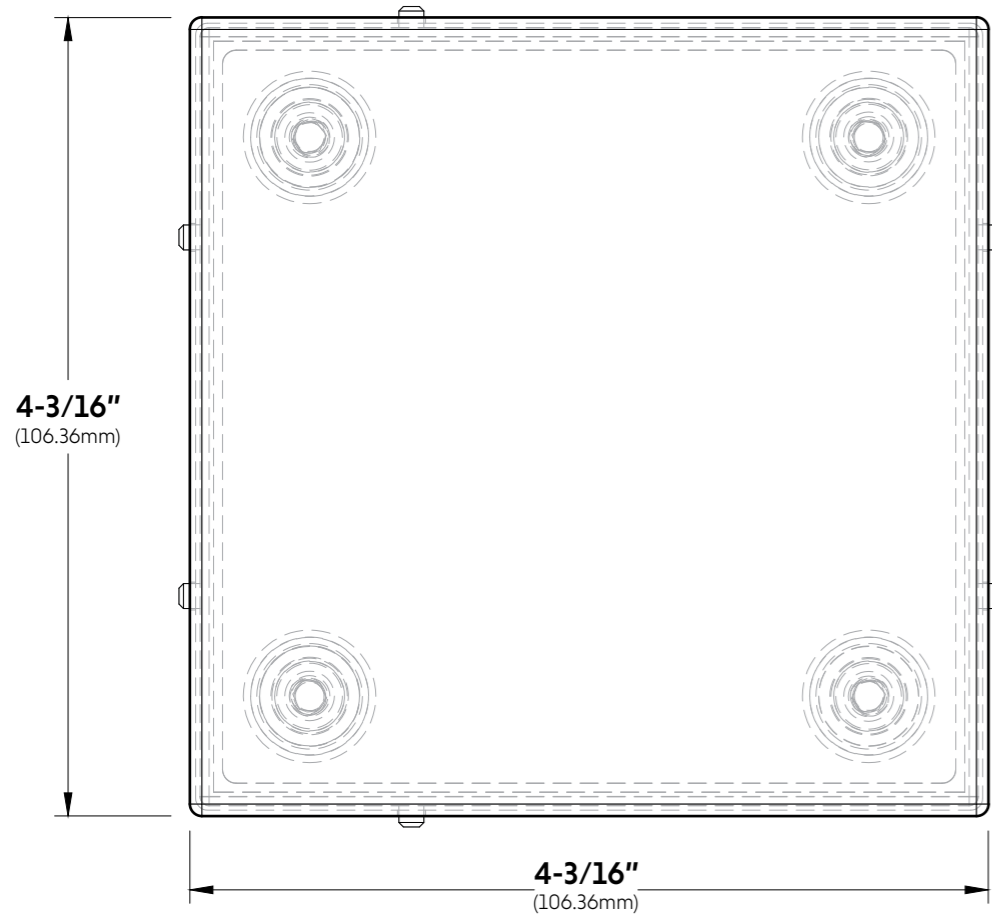

FRONT

GLASS CUT OUT

FRONT VIEW

RIGHT SIDE VIEW

TOP VIEW

10101 NW 79th Ave
Hialeah Gardens, FL 33016
Phone: (877) 658-9008
Fax: (888) 280-2285

Product: **IGT Patch Connector**

Code: PFH110

Material: Aluminum Alloy / Stainless Steel

Specifications:
Glass thickness: 3/8" (10mm) to 1/2" (12mm).
Cutout required - Tempered glass only
Includes: Gaskets, screws and fabrication dimensions.