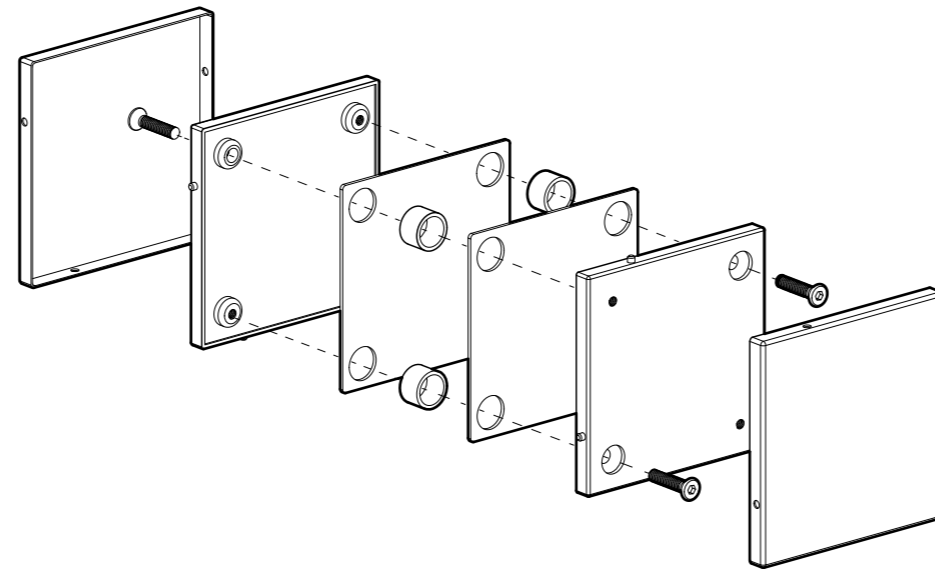

FRONT

GLASS CUT OUT

FRONT VIEW

RIGHT SIDE VIEW

TOP VIEW

10101 NW 79th Ave
Hialeah Gardens, FL 33016
Phone: (877) 658-9008
Fax: (888) 280-2285

Product: **IGT Patch Connector**

Code: PFH110

Material: Aluminum Alloy / Stainless Steel

Specifications:
Glass thickness: 3/8" (10mm) to 1/2" (12mm).
Cutout required - Tempered glass only
Includes: Gaskets, screws and fabrication dimensions.