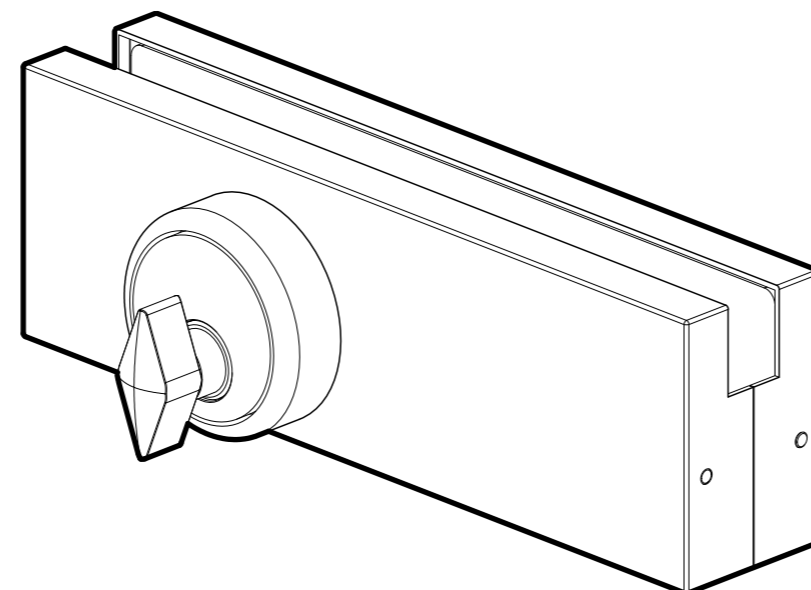

FRONT

BACK

LEFT SIDE VIEW

RIGHT SIDE VIEW

GLASS CUT OUT

TOP VIEW

BOTTOM VIEW

FLOOR RECEIVER TOP VIEW

FLOOR PLATE TOP VIEW

FRONT VIEW

BACK VIEW

FLOOR RECEIVER FRONT VIEW

FLOOR PLATE FRONT VIEW

10101 NW 79th Ave
Hialeah Gardens, FL 33016
Phone: (877) 658-9008
Fax: (888) 280-2285

Product: **IGT Patch Bottom Door Lock With Key and Thumbturn**
Code: PFH115
Material: Aluminum Alloy / Stainless Steel

Specifications:
Glass thickness: 3/8" (10mm) to 1/2" (12mm).
Cutout required - Tempered glass only
Includes: Gaskets, screws and fabrication dimensions.