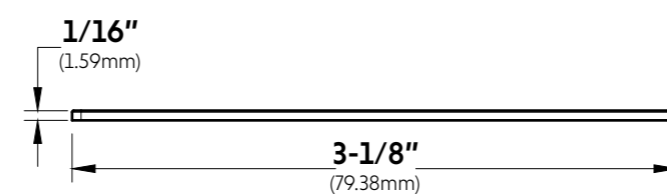

FLOOR PLATE TOP VIEW

FRONT VIEW

BACK VIEW

FLOOR RECEIVER FRONT VIEW

FLOOR PLATE FRONT VIEW

10101 NW 79th Ave
Hialeah Gardens, FL 33016
Phone: (877) 658-9008
Fax: (888) 280-2285

Product: **IGT Patch Bottom Door Lock With Key and Thumbturn**
Code: PFH115
Material: Aluminum Alloy / Stainless Steel

Specifications:
Glass thickness: 3/8" (10mm) to 1/2" (12mm).
Cutout required - Tempered glass only
Includes: Gaskets, screws and fabrication dimensions.