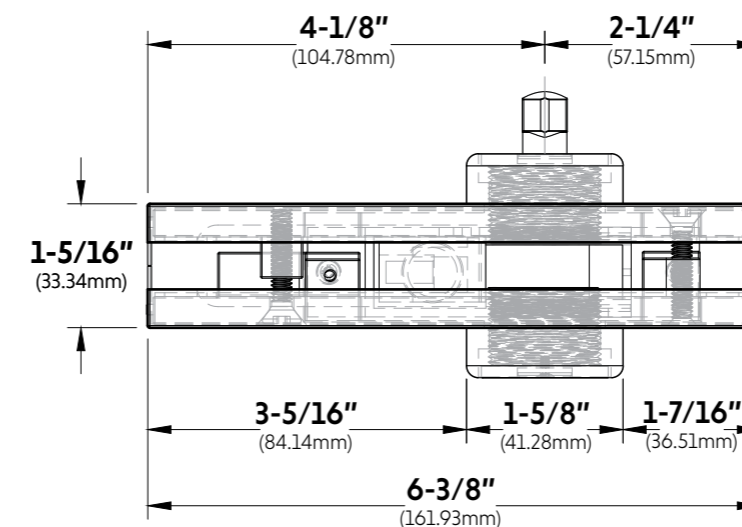

FRONT

BACK

LEFT SIDE VIEW

RIGHT SIDE VIEW

GLASS CUT OUT

TOP VIEW

BOTTOM VIEW

FLOOR RECEIVER TOP VIEW

FLOOR PLATE TOP VIEW

FRONT VIEW

BACK VIEW

FLOOR RECEIVER FRONT VIEW

FLOOR PLATE FRONT VIEW

10101 NW 79th Ave
Hialeah Gardens, FL 33016
Phone: (877) 658-9008
Fax: (888) 280-2285

Product: **IGT Patch Bottom Door Lock With Key and Thumbturn**
Code: PFH115
Material: Aluminum Alloy / Stainless Steel

Specifications:
Glass thickness: 3/8" (10mm) to 1/2" (12mm).
Cutout required - Tempered glass only
Includes: Gaskets, screws and fabrication dimensions.