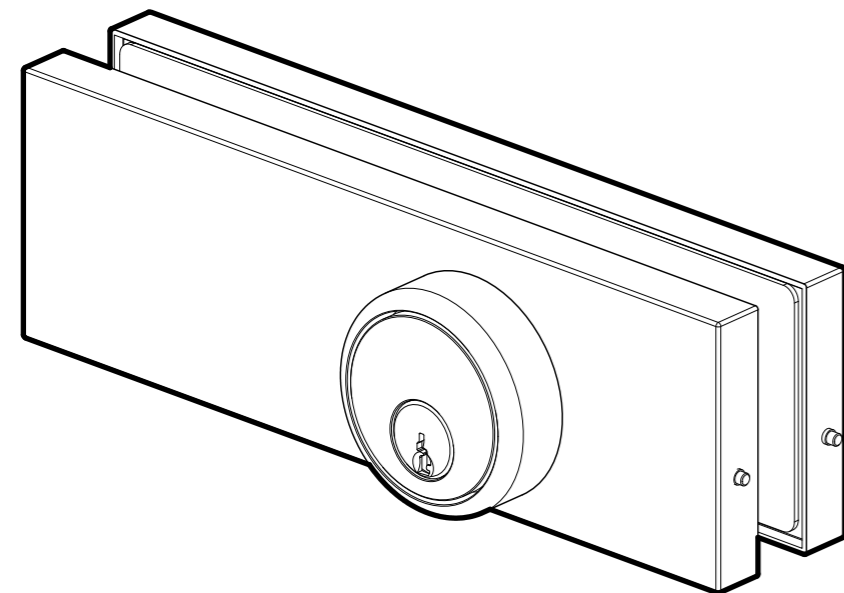

FRONT

BACK

LEFT SIDE VIEW

RIGHT SIDE VIEW

GLASS CUT OUT

TOP VIEW

BOTTOM VIEW

FLOOR RECEIVER TOP VIEW

FLOOR PLATE TOP VIEW

FRONT VIEW

BACK VIEW

FLOOR RECEIVER FRONT VIEW

FLOOR PLATE FRONT VIEW

10101 NW 79th Ave
Hialeah Gardens, FL 33016
Phone: (877) 658-9008
Fax: (888) 280-2285

Product: **IGT Patch Bottom Door Lock With Key and Thumbturn**
Code: PFH115
Material: Aluminum Alloy / Stainless Steel

Specifications:
Glass thickness: 3/8" (10mm) to 1/2" (12mm).
Cutout required - Tempered glass only
Includes: Gaskets, screws and fabrication dimensions.