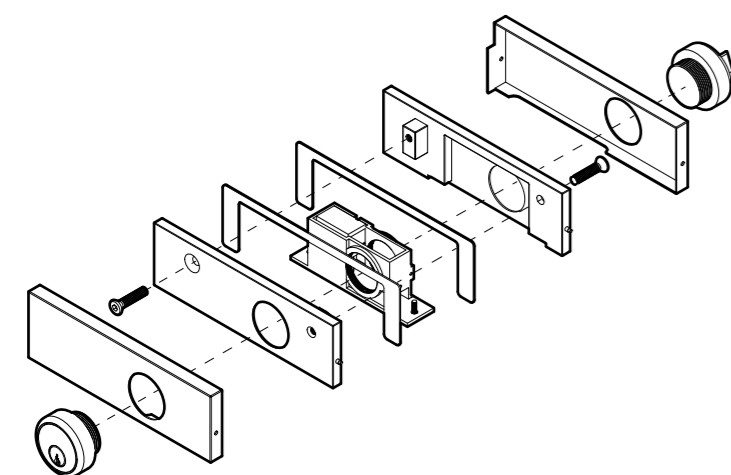

FRONT

BACK

LEFT SIDE VIEW

RIGHT SIDE VIEW

GLASS CUT OUT

TOP VIEW

BOTTOM VIEW

FLOOR RECEIVER TOP VIEW

FLOOR PLATE TOP VIEW

FRONT VIEW

BACK VIEW

FLOOR RECEIVER FRONT VIEW

FLOOR PLATE FRONT VIEW

10101 NW 79th Ave
Hialeah Gardens, FL 33016
Phone: (877) 658-9008
Fax: (888) 280-2285

Product: **IGT Patch Bottom Door Lock With Key and Thumbturn**
Code: PFH115
Material: Aluminum Alloy / Stainless Steel

Specifications:
Glass thickness: 3/8" (10mm) to 1/2" (12mm).
Cutout required - Tempered glass only
Includes: Gaskets, screws and fabrication dimensions.