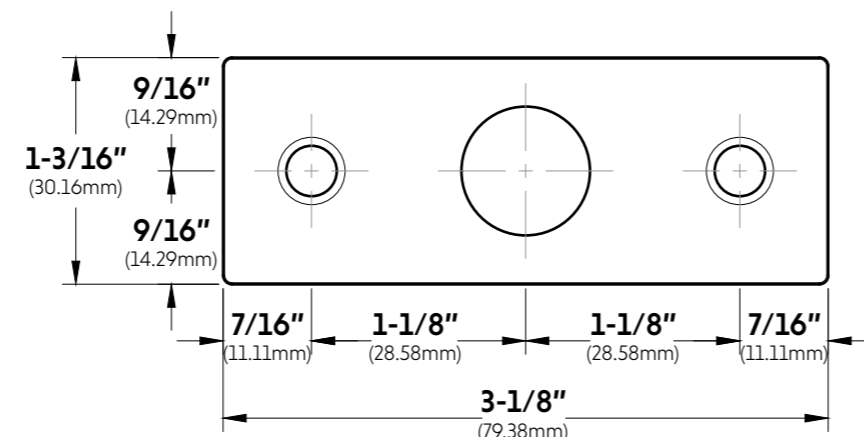

FRONT

BACK

LEFT SIDE VIEW

RIGHT SIDE VIEW

GLASS CUT OUT

TOP VIEW

BOTTOM VIEW

FLOOR RECEIVER TOP VIEW

FLOOR PLATE TOP VIEW

FRONT VIEW

BACK VIEW

FLOOR RECEIVER FRONT VIEW

FLOOR PLATE FRONT VIEW

10101 NW 79th Ave
Hialeah Gardens, FL 33016
Phone: (877) 658-9008
Fax: (888) 280-2285

Product: **IGT Patch Bottom Door Lock With Key and Thumbturn**
Code: PFH115
Material: Aluminum Alloy / Stainless Steel

Specifications:
Glass thickness: 3/8" (10mm) to 1/2" (12mm).
Cutout required - Tempered glass only
Includes: Gaskets, screws and fabrication dimensions.