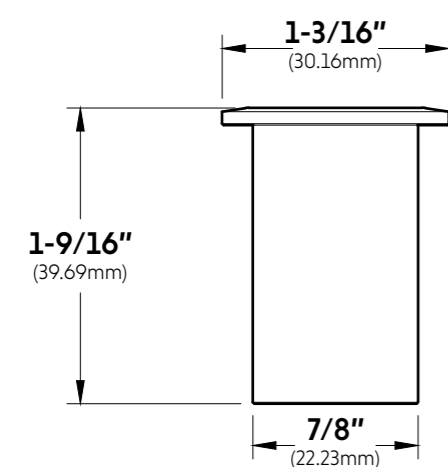

FLOOR PLATE TOP VIEW

FRONT VIEW

BACK VIEW

FLOOR RECEIVER FRONT VIEW

FLOOR PLATE FRONT VIEW

10101 NW 79th Ave
Hialeah Gardens, FL 33016
Phone: (877) 658-9008
Fax: (888) 280-2285

Product: **IGT Patch Bottom Door Lock With Key and Thumbturn**
Code: PFH115
Material: Aluminum Alloy / Stainless Steel

Specifications:
Glass thickness: 3/8" (10mm) to 1/2" (12mm).
Cutout required - Tempered glass only
Includes: Gaskets, screws and fabrication dimensions.