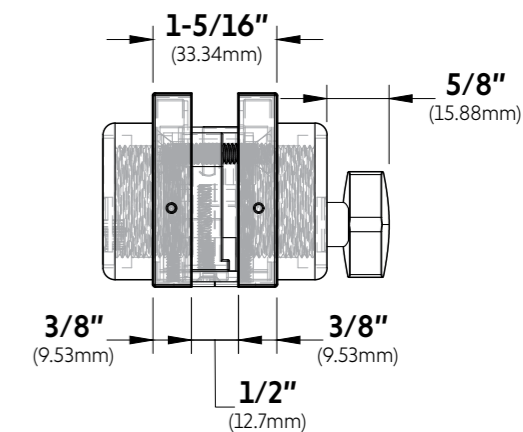

FRONT

BACK

LEFT SIDE VIEW

RIGHT SIDE VIEW

GLASS CUT OUT

TOP VIEW

BOTTOM VIEW

FLOOR RECEIVER TOP VIEW

FLOOR PLATE TOP VIEW

FRONT VIEW

BACK VIEW

FLOOR RECEIVER FRONT VIEW

FLOOR PLATE FRONT VIEW

10101 NW 79th Ave
Hialeah Gardens, FL 33016
Phone: (877) 658-9008
Fax: (888) 280-2285

Product: **IGT Patch Bottom Door Lock With Key and Thumbturn**
Code: PFH115
Material: Aluminum Alloy / Stainless Steel

Specifications:
Glass thickness: 3/8" (10mm) to 1/2" (12mm).
Cutout required - Tempered glass only
Includes: Gaskets, screws and fabrication dimensions.