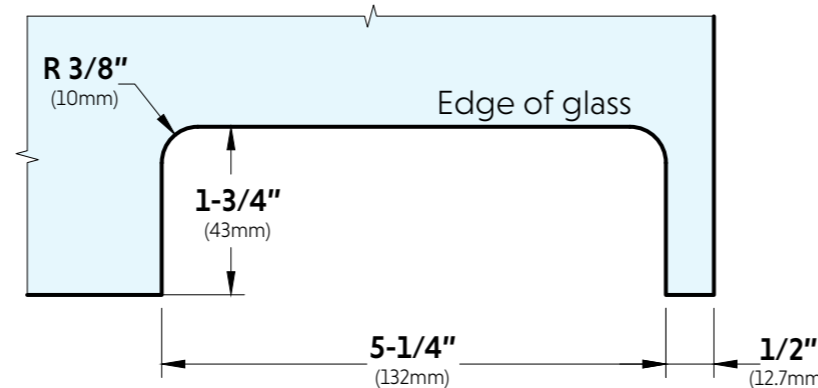

FRONT

BACK

LEFT SIDE VIEW

RIGHT SIDE VIEW

GLASS CUT OUT

TOP VIEW

BOTTOM VIEW

FLOOR RECEIVER TOP VIEW

FLOOR PLATE TOP VIEW

FRONT VIEW

BACK VIEW

FLOOR RECEIVER FRONT VIEW

FLOOR PLATE FRONT VIEW

10101 NW 79th Ave
Hialeah Gardens, FL 33016
Phone: (877) 658-9008
Fax: (888) 280-2285

Product: **IGT Patch Bottom Door Lock With Key and Thumbturn**
Code: PFH115
Material: Aluminum Alloy / Stainless Steel

Specifications:
Glass thickness: 3/8" (10mm) to 1/2" (12mm).
Cutout required - Tempered glass only
Includes: Gaskets, screws and fabrication dimensions.