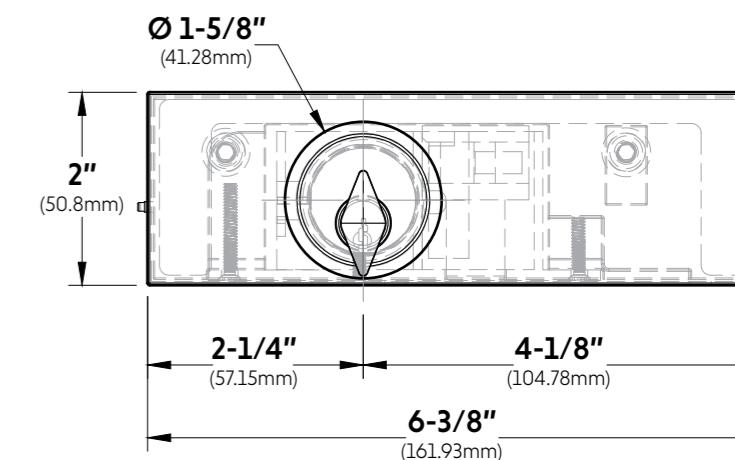

FRONT

BACK

LEFT SIDE VIEW

RIGHT SIDE VIEW

GLASS CUT OUT

TOP VIEW

BOTTOM VIEW

FLOOR RECEIVER TOP VIEW

FLOOR PLATE TOP VIEW

FRONT VIEW

BACK VIEW

FLOOR RECEIVER FRONT VIEW

FLOOR PLATE FRONT VIEW

10101 NW 79th Ave
Hialeah Gardens, FL 33016
Phone: (877) 658-9008
Fax: (888) 280-2285

Product: **IGT Patch Bottom Door Lock With Key and Thumbturn**
Code: PFH115
Material: Aluminum Alloy / Stainless Steel

Specifications:
Glass thickness: 3/8" (10mm) to 1/2" (12mm).
Cutout required - Tempered glass only
Includes: Gaskets, screws and fabrication dimensions.