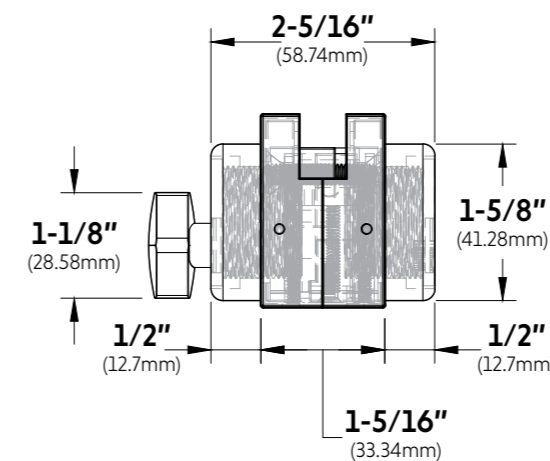

FRONT

BACK

LEFT SIDE VIEW

RIGHT SIDE VIEW

GLASS CUT OUT

TOP VIEW

BOTTOM VIEW

FLOOR RECEIVER TOP VIEW

FLOOR PLATE TOP VIEW

FRONT VIEW

BACK VIEW

FLOOR RECEIVER FRONT VIEW

FLOOR PLATE FRONT VIEW

10101 NW 79th Ave
Hialeah Gardens, FL 33016
Phone: (877) 658-9008
Fax: (888) 280-2285

Product: **IGT Patch Bottom Door Lock With Key and Thumbturn**
Code: PFH115
Material: Aluminum Alloy / Stainless Steel

Specifications:
Glass thickness: 3/8" (10mm) to 1/2" (12mm).
Cutout required - Tempered glass only
Includes: Gaskets, screws and fabrication dimensions.