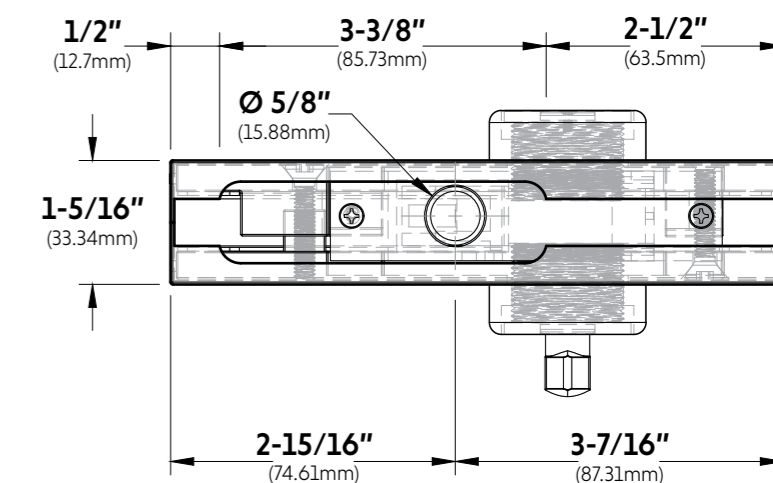

FRONT

BACK

LEFT SIDE VIEW

RIGHT SIDE VIEW

GLASS CUT OUT

TOP VIEW

BOTTOM VIEW

FLOOR RECEIVER TOP VIEW

FLOOR PLATE TOP VIEW

FRONT VIEW

BACK VIEW

FLOOR RECEIVER FRONT VIEW

FLOOR PLATE FRONT VIEW

10101 NW 79th Ave
Hialeah Gardens, FL 33016
Phone: (877) 658-9008
Fax: (888) 280-2285

Product: **IGT Patch Bottom Door Lock With Key and Thumbturn**
Code: PFH115
Material: Aluminum Alloy / Stainless Steel

Specifications:
Glass thickness: 3/8" (10mm) to 1/2" (12mm).
Cutout required - Tempered glass only
Includes: Gaskets, screws and fabrication dimensions.