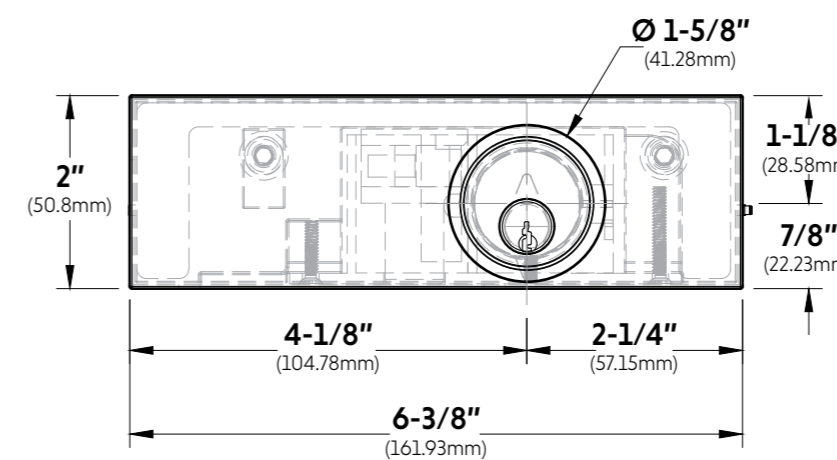

FRONT

BACK

LEFT SIDE VIEW

RIGHT SIDE VIEW

GLASS CUT OUT

TOP VIEW

BOTTOM VIEW

FLOOR RECEIVER TOP VIEW

FLOOR PLATE TOP VIEW

FRONT VIEW

BACK VIEW

FLOOR RECEIVER FRONT VIEW

FLOOR PLATE FRONT VIEW

10101 NW 79th Ave
Hialeah Gardens, FL 33016
Phone: (877) 658-9008
Fax: (888) 280-2285

Product: **IGT Patch Bottom Door Lock With Key and Thumbturn**
Code: PFH115
Material: Aluminum Alloy / Stainless Steel

Specifications:
Glass thickness: 3/8" (10mm) to 1/2" (12mm).
Cutout required - Tempered glass only
Includes: Gaskets, screws and fabrication dimensions.