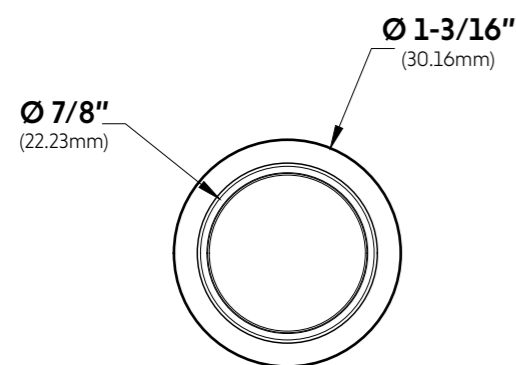

FRONT

BACK

LEFT SIDE VIEW

RIGHT SIDE VIEW

GLASS CUT OUT

TOP VIEW

BOTTOM VIEW

FLOOR RECEIVER TOP VIEW

FLOOR PLATE TOP VIEW

FRONT VIEW

BACK VIEW

FLOOR RECEIVER FRONT VIEW

FLOOR PLATE FRONT VIEW

10101 NW 79th Ave
Hialeah Gardens, FL 33016
Phone: (877) 658-9008
Fax: (888) 280-2285

Product: **IGT Patch Bottom Door Lock With Key and Thumbturn**
Code: PFH115
Material: Aluminum Alloy / Stainless Steel

Specifications:
Glass thickness: 3/8" (10mm) to 1/2" (12mm).
Cutout required - Tempered glass only
Includes: Gaskets, screws and fabrication dimensions.