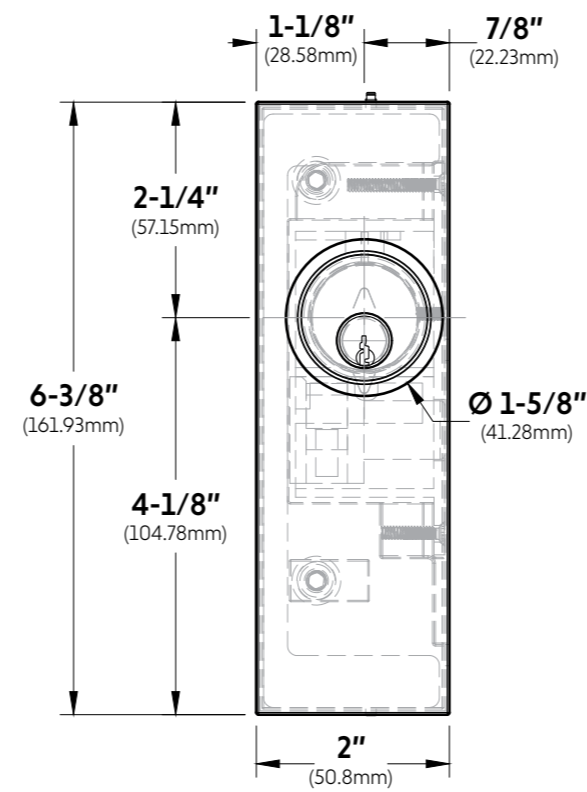

FRONT

BACK

TOP VIEW

GLASS CUT OUT

FRONT VIEW

RIGHT SIDE VIEW

BACK VIEW

10101 NW 79th Ave
Hialeah Gardens, FL 33016
Phone: (877) 658-9008
Fax: (888) 280-2285

Product: **IGT Patch Side Door Lock With Key and Thumbturn**
Code: PFH116
Material: Aluminum Alloy / Stainless Steel

Specifications:
Glass thickness: 3/8" (10mm) to 1/2" (12mm).
Cutout required - Tempered glass only
Includes: Gaskets, screws and fabrication dimensions.