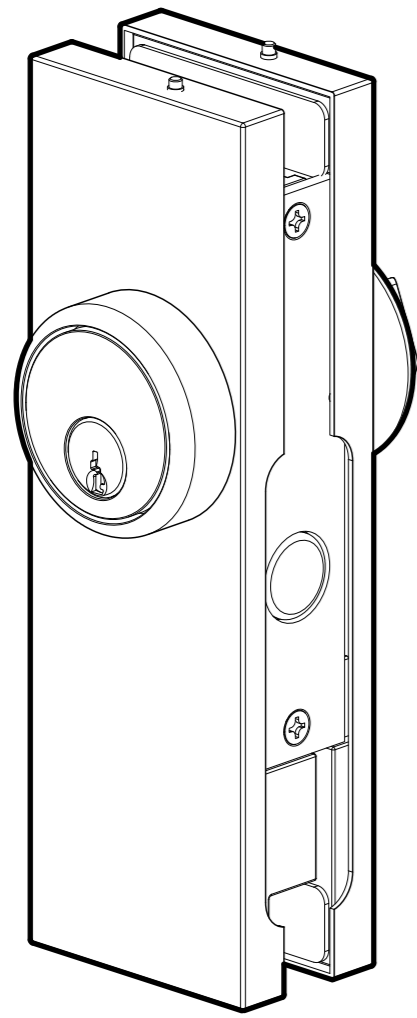

FRONT

BACK

TOP VIEW

GLASS CUT OUT

FRONT VIEW

RIGHT SIDE VIEW

BACK VIEW

10101 NW 79th Ave
Hialeah Gardens, FL 33016
Phone: (877) 658-9008
Fax: (888) 280-2285

Product: **IGT Patch Side Door Lock With Key and Thumbturn**
Code: PFH116
Material: Aluminum Alloy / Stainless Steel

Specifications:
Glass thickness: 3/8" (10mm) to 1/2" (12mm).
Cutout required - Tempered glass only
Includes: Gaskets, screws and fabrication dimensions.