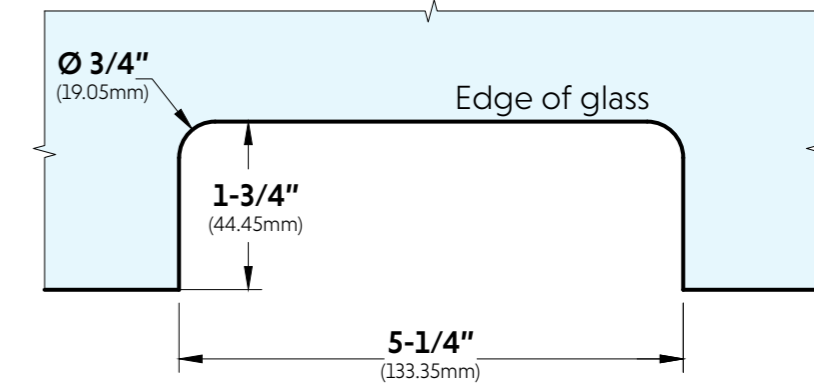

GLASS CUT OUT