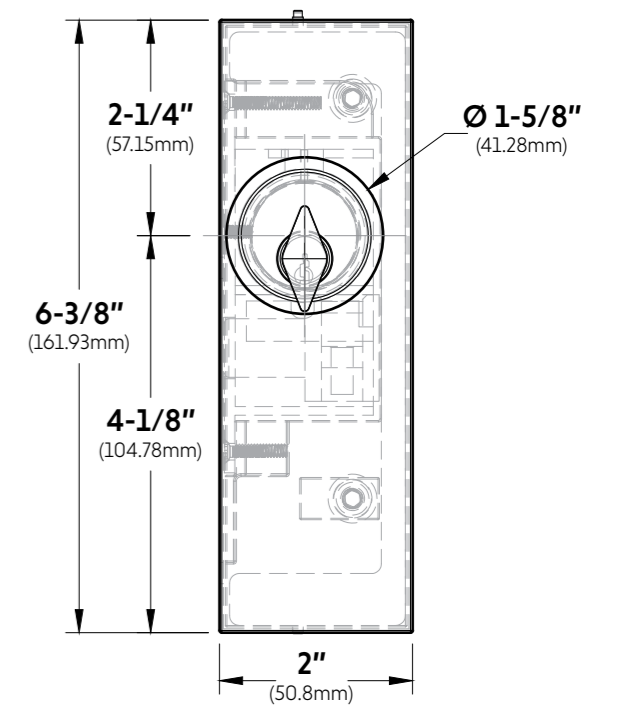

FRONT

BACK

TOP VIEW

GLASS CUT OUT

FRONT VIEW

RIGHT SIDE VIEW

BACK VIEW

10101 NW 79th Ave
Hialeah Gardens, FL 33016
Phone: (877) 658-9008
Fax: (888) 280-2285

Product: **IGT Patch Side Door Lock With Key and Thumbturn**
Code: PFH116
Material: Aluminum Alloy / Stainless Steel

Specifications:
Glass thickness: 3/8" (10mm) to 1/2" (12mm).
Cutout required - Tempered glass only
Includes: Gaskets, screws and fabrication dimensions.