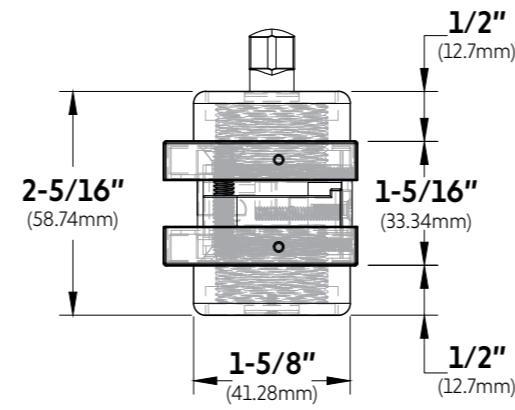

FRONT

BACK

TOP VIEW

GLASS CUT OUT

FRONT VIEW

RIGHT SIDE VIEW

BACK VIEW

10101 NW 79th Ave
Hialeah Gardens, FL 33016
Phone: (877) 658-9008
Fax: (888) 280-2285

Product: **IGT Patch Side Door Lock With Key and Thumbturn**
Code: PFH116
Material: Aluminum Alloy / Stainless Steel

Specifications:
Glass thickness: 3/8" (10mm) to 1/2" (12mm).
Cutout required - Tempered glass only
Includes: Gaskets, screws and fabrication dimensions.