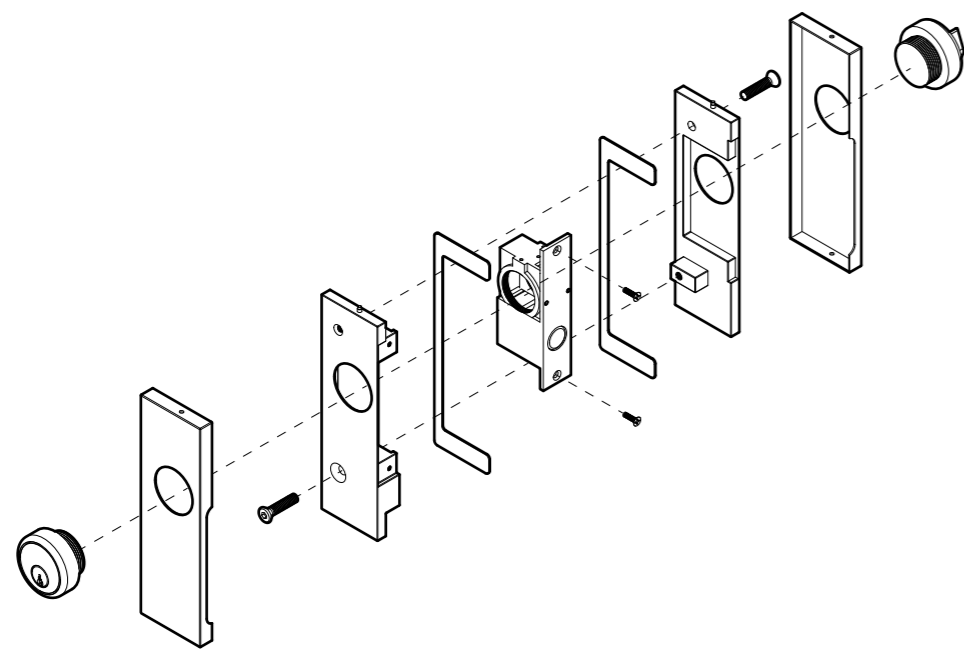

FRONT

BACK

TOP VIEW

GLASS CUT OUT

FRONT VIEW

RIGHT SIDE VIEW

BACK VIEW

10101 NW 79th Ave
Hialeah Gardens, FL 33016
Phone: (877) 658-9008
Fax: (888) 280-2285

Product: **IGT Patch Side Door Lock With Key and Thumbturn**
Code: PFH116
Material: Aluminum Alloy / Stainless Steel

Specifications:
Glass thickness: 3/8" (10mm) to 1/2" (12mm).
Cutout required - Tempered glass only
Includes: Gaskets, screws and fabrication dimensions.