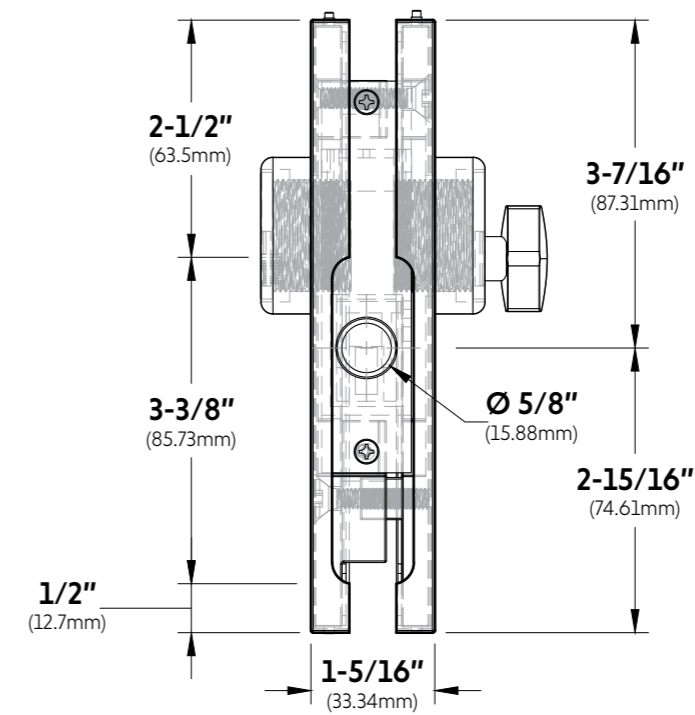

FRONT

BACK

TOP VIEW

GLASS CUT OUT

FRONT VIEW

RIGHT SIDE VIEW

BACK VIEW

10101 NW 79th Ave
Hialeah Gardens, FL 33016
Phone: (877) 658-9008
Fax: (888) 280-2285

Product: **IGT Patch Side Door Lock With Key and Thumbturn**
Code: PFH116
Material: Aluminum Alloy / Stainless Steel

Specifications:
Glass thickness: 3/8" (10mm) to 1/2" (12mm).
Cutout required - Tempered glass only
Includes: Gaskets, screws and fabrication dimensions.