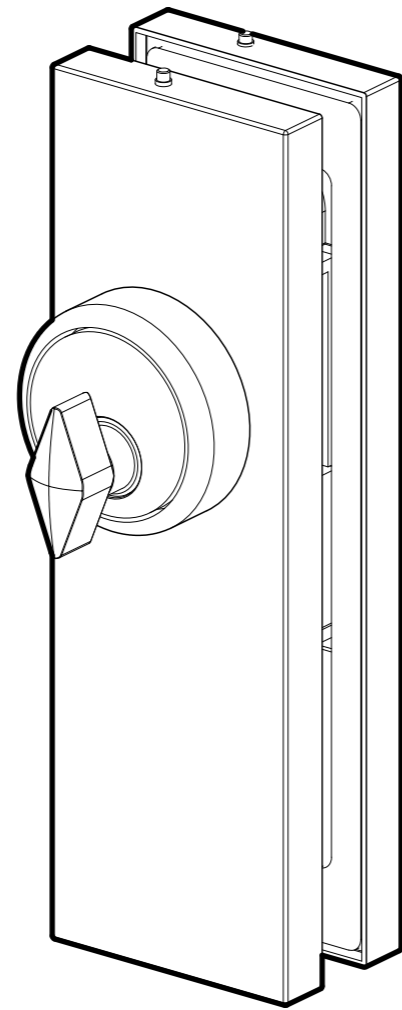

FRONT

BACK

TOP VIEW

GLASS CUT OUT

FRONT VIEW

RIGHT SIDE VIEW

BACK VIEW

10101 NW 79th Ave
Hialeah Gardens, FL 33016
Phone: (877) 658-9008
Fax: (888) 280-2285

Product: **IGT Patch Side Door Lock With Key and Thumbturn**
Code: PFH116
Material: Aluminum Alloy / Stainless Steel

Specifications:
Glass thickness: 3/8" (10mm) to 1/2" (12mm).
Cutout required - Tempered glass only
Includes: Gaskets, screws and fabrication dimensions.