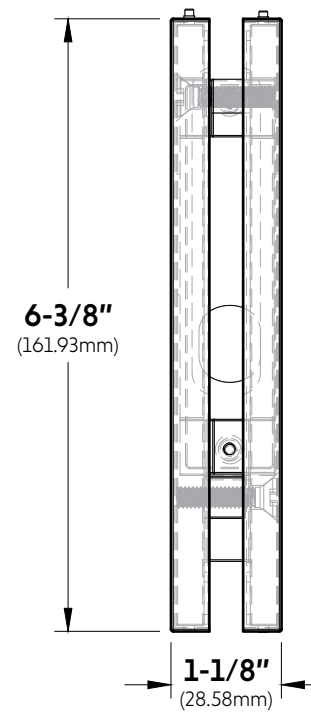

FRONT

BACK

TOP VIEW

GLASS CUT OUT

LEFT SIDE VIEW

FRONT VIEW

RIGHT SIDE VIEW

10101 NW 79th Ave
Hialeah Gardens, FL 33016
Phone: (877) 658-9008
Fax: (888) 280-2285

Product: **IGT Patch Side-mounted Receiver**

Code: PFH117

Material: Aluminum Alloy / Stainless Steel

Specifications:
Glass thickness: 3/8" (10mm) to 1/2" (12mm).
Cutout required - Tempered glass only
Includes: Gaskets, screws and fabrication dimensions.