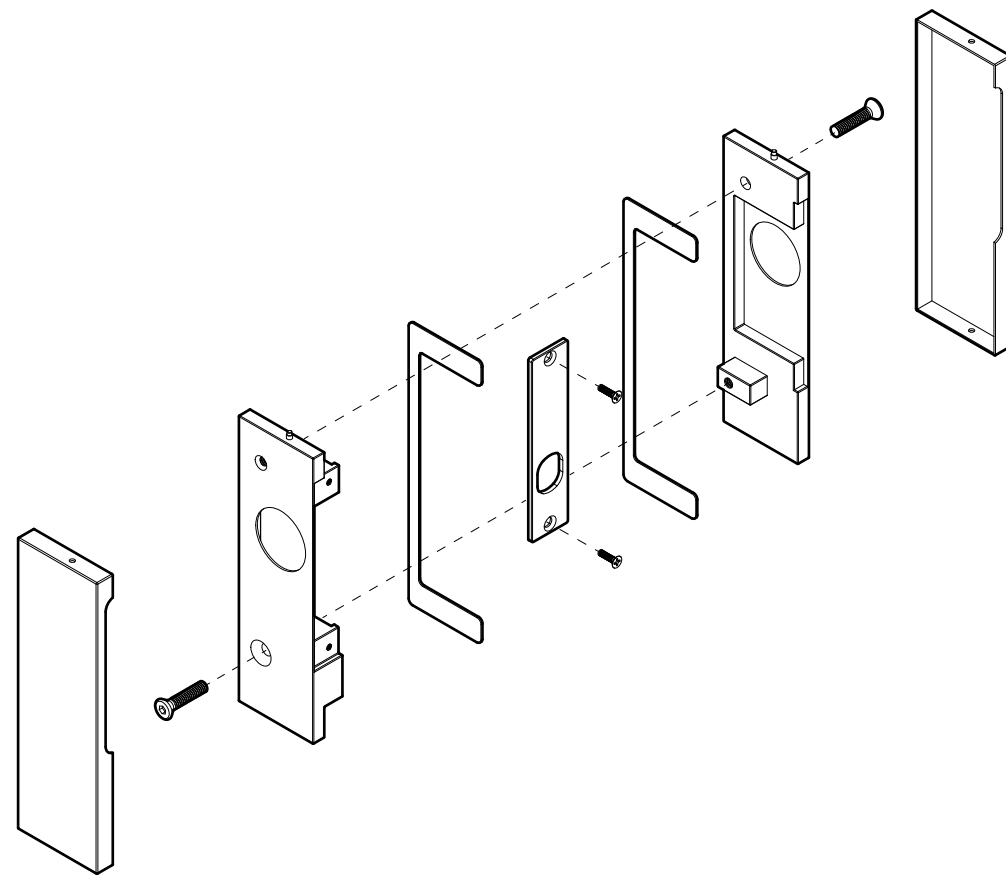

RIGHT SIDE VIEW