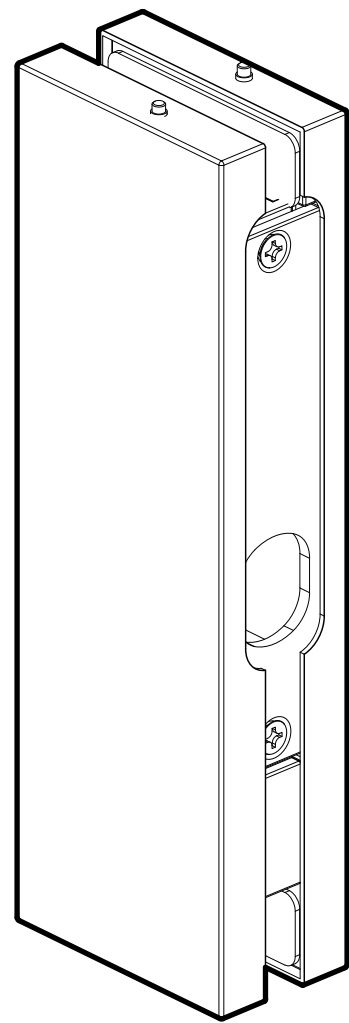

FRONT

BACK

TOP VIEW

GLASS CUT OUT

LEFT SIDE VIEW

FRONT VIEW

RIGHT SIDE VIEW

10101 NW 79th Ave
Hialeah Gardens, FL 33016
Phone: (877) 658-9008
Fax: (888) 280-2285

Product: **IGT Patch Side-mounted Receiver**

Code: PFH117

Material: Aluminum Alloy / Stainless Steel

Specifications:
Glass thickness: 3/8" (10mm) to 1/2" (12mm).
Cutout required - Tempered glass only
Includes: Gaskets, screws and fabrication dimensions.