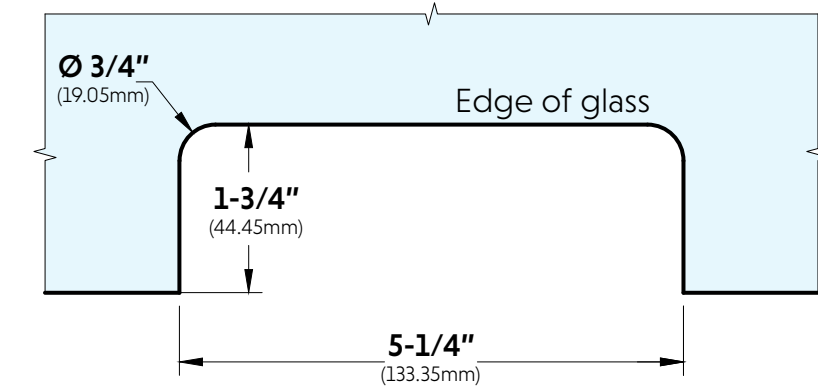

TOP VIEW

GLASS CUT OUT