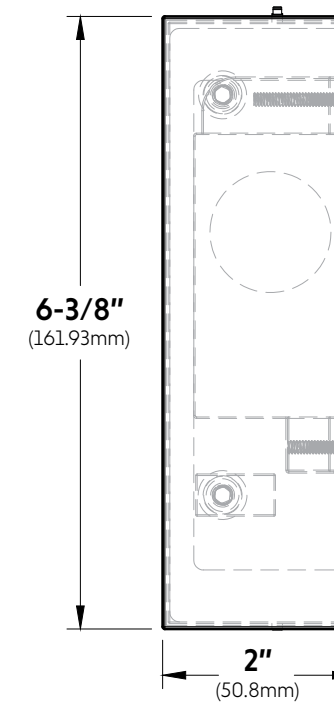

FRONT

BACK

TOP VIEW

GLASS CUT OUT

LEFT SIDE VIEW

FRONT VIEW

RIGHT SIDE VIEW

10101 NW 79th Ave
Hialeah Gardens, FL 33016
Phone: (877) 658-9008
Fax: (888) 280-2285

Product: **IGT Patch Side-mounted Receiver**

Code: PFH117

Material: Aluminum Alloy / Stainless Steel

Specifications:
Glass thickness: 3/8" (10mm) to 1/2" (12mm).
Cutout required - Tempered glass only
Includes: Gaskets, screws and fabrication dimensions.