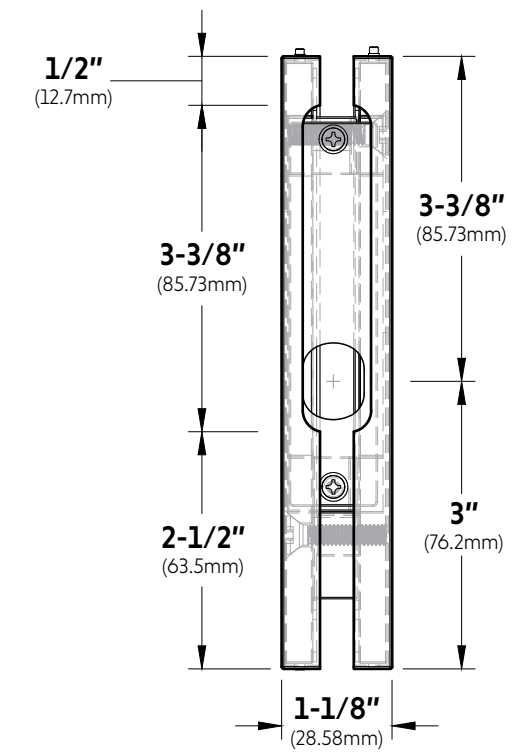

FRONT

BACK

TOP VIEW

GLASS CUT OUT

LEFT SIDE VIEW

FRONT VIEW

RIGHT SIDE VIEW

10101 NW 79th Ave
Hialeah Gardens, FL 33016
Phone: (877) 658-9008
Fax: (888) 280-2285

Product: **IGT Patch Side-mounted Receiver**

Code: PFH117

Material: Aluminum Alloy / Stainless Steel

Specifications:
Glass thickness: 3/8" (10mm) to 1/2" (12mm).
Cutout required - Tempered glass only
Includes: Gaskets, screws and fabrication dimensions.