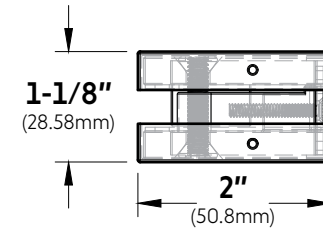

FRONT

BACK

TOP VIEW

GLASS CUT OUT

LEFT SIDE VIEW

FRONT VIEW

RIGHT SIDE VIEW

10101 NW 79th Ave
Hialeah Gardens, FL 33016
Phone: (877) 658-9008
Fax: (888) 280-2285

Product: **IGT Patch Side-mounted Receiver**

Code: PFH117

Material: Aluminum Alloy / Stainless Steel

Specifications:
Glass thickness: 3/8" (10mm) to 1/2" (12mm).
Cutout required - Tempered glass only
Includes: Gaskets, screws and fabrication dimensions.