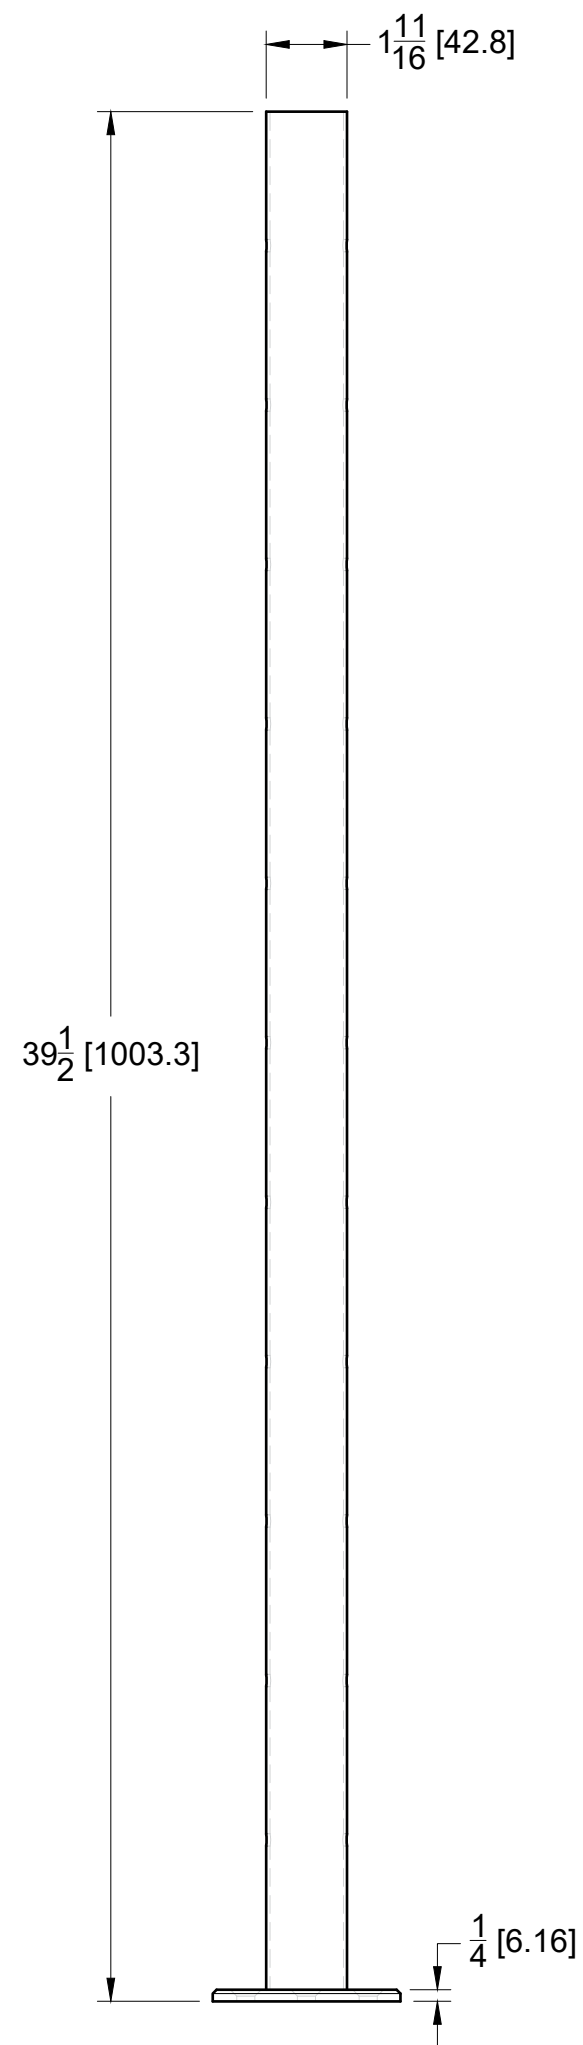

FRONT

BACK

TOP VIEW

DETAIL A

FRONT VIEW

SIDE VIEW

10101 NW 79th Ave
Hialeah Gardens, FL 33016
Phone: (877) 658-9008

Product: **316 S.S Pre-Drilled Post For 3/16" Wire – 11 Holes (1/4" D.)**

Code: R0086

Material: 316L Stainless Steel

Specifications:
Glass thickness: Not applicable
Includes: One Pre-Drilled Post

BEFORE PROCEEDING WITH FABRICATION, PLEASE ENSURE THAT YOU VERIFY ALL MEASUREMENTS. IT IS CRUCIAL TO DOUBLE-CHECK THE SPECIFICATIONS TO AVOID ANY DISCREPANCIES. FOR THE MOST UP-TO-DATE TECHNICAL SPECSHEETS AND CUTOUTS, KINDLY VISIT GLASSHARDWARE.COM.

Date: 07/03/25

Sheet N°: 1/2

10101 NW 79th Ave
Hialeah Gardens, FL 33016
Phone: (877) 658-9008

Product: **316 S.S Pre-Drilled Post For 3/16" Wire – 11 Holes (1/4" D.)**
Code: R0086 Material: 316L Stainless Steel

Specifications:
Glass thickness: Not applicable
Includes: One Pre-Drilled Post

BEFORE PROCEEDING WITH FABRICATION, PLEASE ENSURE THAT YOU VERIFY ALL MEASUREMENTS. IT IS CRUCIAL TO DOUBLE-CHECK THE SPECIFICATIONS TO AVOID ANY DISCREPANCIES. FOR THE MOST UP-TO-DATE TECHNICAL SPECSHEETS AND CUTOUTS, KINDLY VISIT GLASSHARDWARE.COM.