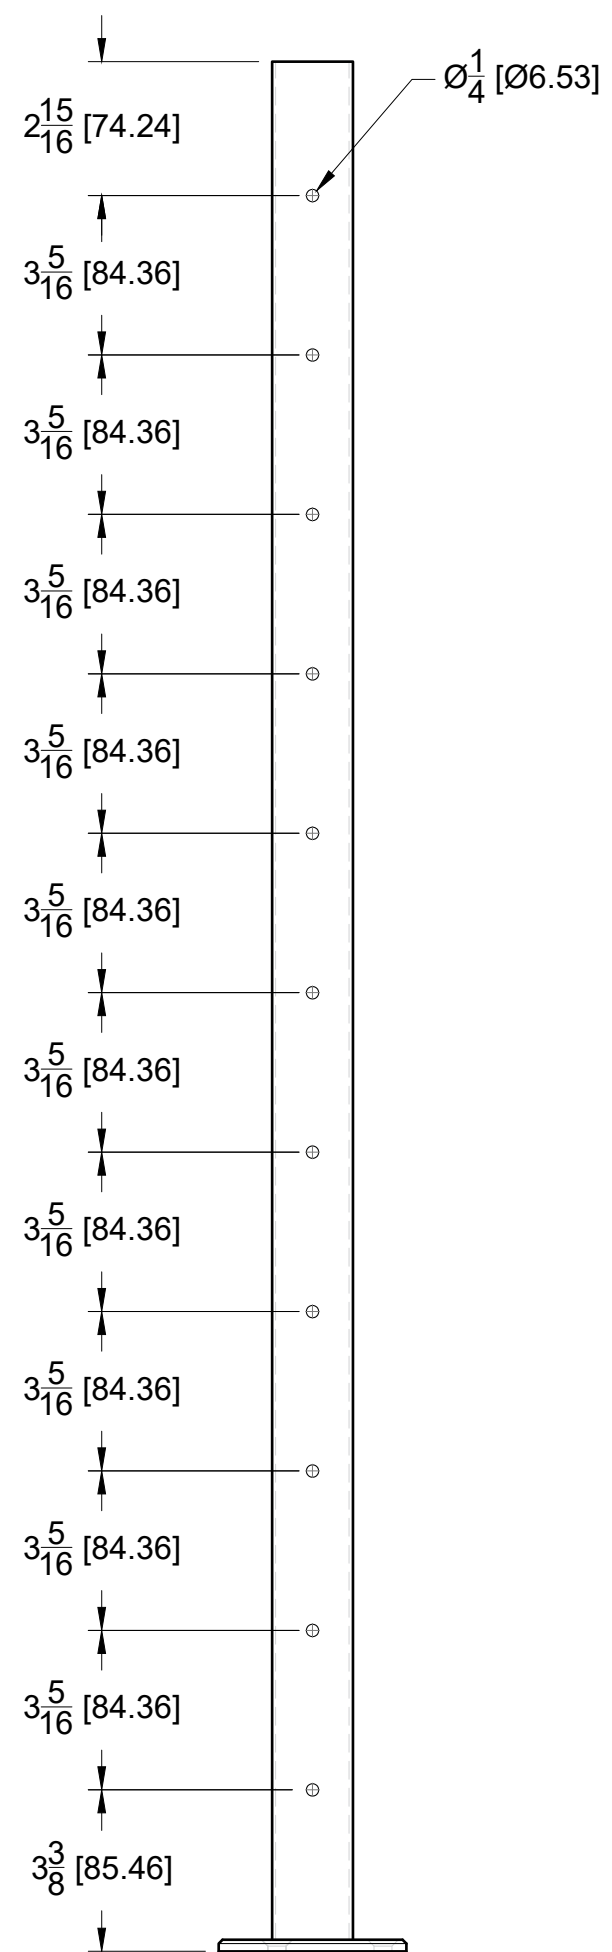

FRONT

BACK

TOP VIEW

DETAIL A

FRONT VIEW

SIDE VIEW

10101 NW 79th Ave
Hialeah Gardens, FL 33016
Phone: (877) 658-9008

Product: **316 S.S Pre-Drilled Post For 3/16" Wire – 11 Holes (1/4" D.)**

Code: R0086

Material: 316L Stainless Steel

Specifications:
Glass thickness: Not applicable
Includes: One Pre-Drilled Post

BEFORE PROCEEDING WITH FABRICATION, PLEASE ENSURE THAT YOU VERIFY ALL MEASUREMENTS. IT IS CRUCIAL TO DOUBLE-CHECK THE SPECIFICATIONS TO AVOID ANY DISCREPANCIES. FOR THE MOST UP-TO-DATE TECHNICAL SPECSHEETS AND CUTOUTS, KINDLY VISIT GLASSHARDWARE.COM.

Date: 07/03/25

Sheet N°: 1/2

10101 NW 79th Ave
Hialeah Gardens, FL 33016
Phone: (877) 658-9008

Product: **316 S.S Pre-Drilled Post For 3/16" Wire – 11 Holes (1/4" D.)**
Code: R0086 Material: 316L Stainless Steel

Specifications:
Glass thickness: Not applicable
Includes: One Pre-Drilled Post

BEFORE PROCEEDING WITH FABRICATION, PLEASE ENSURE THAT YOU VERIFY ALL MEASUREMENTS. IT IS CRUCIAL TO DOUBLE-CHECK THE SPECIFICATIONS TO AVOID ANY DISCREPANCIES. FOR THE MOST UP-TO-DATE TECHNICAL SPECSHEETS AND CUTOUTS, KINDLY VISIT GLASSHARDWARE.COM.