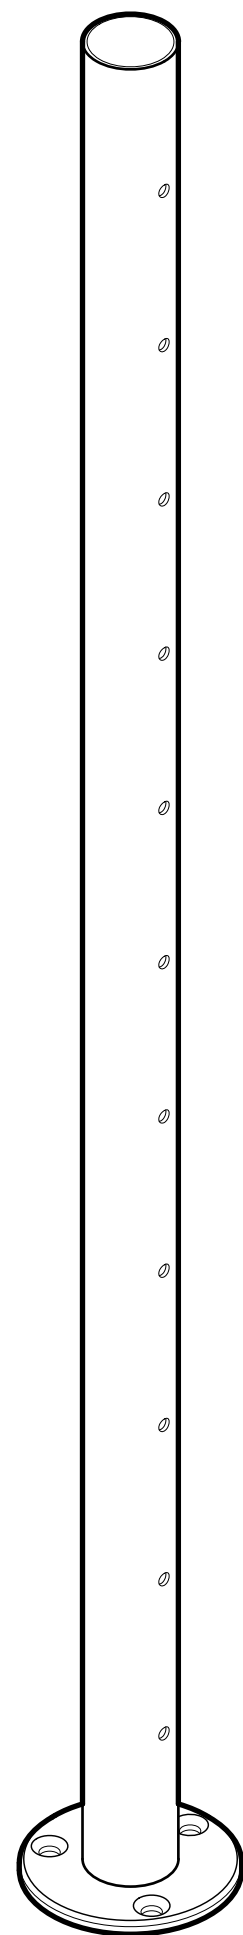

FRONT

BACK

TOP VIEW

DETAIL A

FRONT VIEW

SIDE VIEW

10101 NW 79th Ave
Hialeah Gardens, FL 33016
Phone: (877) 658-9008

Product: **316 S.S Pre-Drilled Post For 3/16" Wire – 11 Holes (1/4" D.)**

Code: R0086

Material: 316L Stainless Steel

Specifications:
Glass thickness: Not applicable
Includes: One Pre-Drilled Post

BEFORE PROCEEDING WITH FABRICATION, PLEASE ENSURE THAT YOU VERIFY ALL MEASUREMENTS. IT IS CRUCIAL TO DOUBLE-CHECK THE SPECIFICATIONS TO AVOID ANY DISCREPANCIES. FOR THE MOST UP-TO-DATE TECHNICAL SPECSHEETS AND CUTOUTS, KINDLY VISIT GLASSHARDWARE.COM.

Date: 07/03/25

Sheet N°: 1/2

10101 NW 79th Ave
Hialeah Gardens, FL 33016
Phone: (877) 658-9008

Product: **316 S.S Pre-Drilled Post For 3/16" Wire – 11 Holes (1/4" D.)**
Code: R0086 Material: 316L Stainless Steel

Specifications:
Glass thickness: Not applicable
Includes: One Pre-Drilled Post

BEFORE PROCEEDING WITH FABRICATION, PLEASE ENSURE THAT YOU VERIFY ALL MEASUREMENTS. IT IS CRUCIAL TO DOUBLE-CHECK THE SPECIFICATIONS TO AVOID ANY DISCREPANCIES. FOR THE MOST UP-TO-DATE TECHNICAL SPECSHEETS AND CUTOUTS, KINDLY VISIT GLASSHARDWARE.COM.