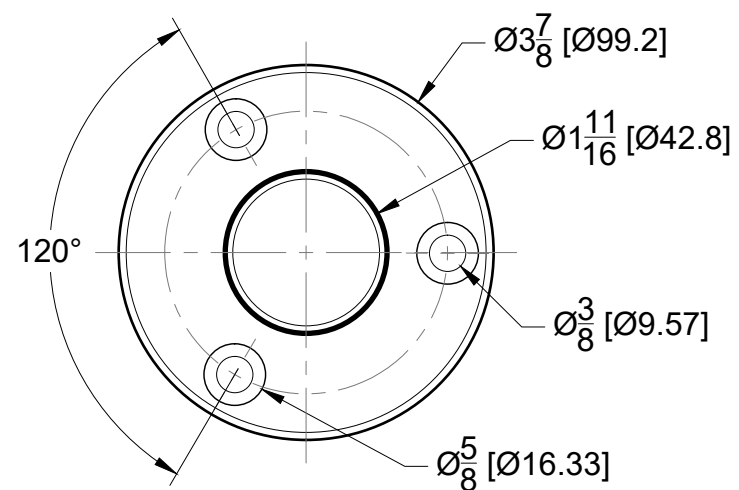

FRONT

BACK

TOP VIEW

DETAIL A

FRONT VIEW

SIDE VIEW

10101 NW 79th Ave
Hialeah Gardens, FL 33016
Phone: (877) 658-9008

Product: **316 S.S Pre-Drilled Post For 3/16" Wire – 11 Holes (1/4" D.)**

Code: R0086

Material: 316L Stainless Steel

Specifications:
Glass thickness: Not applicable
Includes: One Pre-Drilled Post

BEFORE PROCEEDING WITH FABRICATION, PLEASE ENSURE THAT YOU VERIFY ALL MEASUREMENTS. IT IS CRUCIAL TO DOUBLE-CHECK THE SPECIFICATIONS TO AVOID ANY DISCREPANCIES. FOR THE MOST UP-TO-DATE TECHNICAL SPECSHEETS AND CUTOUTS, KINDLY VISIT GLASSHARDWARE.COM.

Date: 07/03/25

Sheet N°: 1/2

10101 NW 79th Ave
Hialeah Gardens, FL 33016
Phone: (877) 658-9008

Product: **316 S.S Pre-Drilled Post For 3/16" Wire – 11 Holes (1/4" D.)**
Code: R0086 Material: 316L Stainless Steel

Specifications:
Glass thickness: Not applicable
Includes: One Pre-Drilled Post

BEFORE PROCEEDING WITH FABRICATION, PLEASE ENSURE THAT YOU VERIFY ALL MEASUREMENTS. IT IS CRUCIAL TO DOUBLE-CHECK THE SPECIFICATIONS TO AVOID ANY DISCREPANCIES. FOR THE MOST UP-TO-DATE TECHNICAL SPECSHEETS AND CUTOUTS, KINDLY VISIT GLASSHARDWARE.COM.