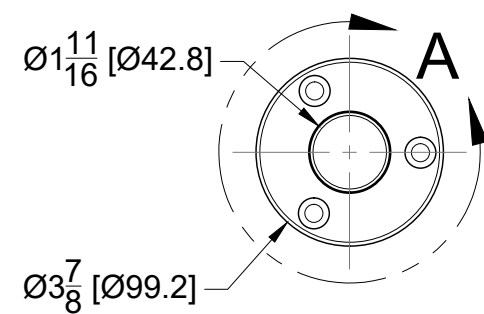

FRONT

BACK

TOP VIEW

DETAIL A

FRONT VIEW

SIDE VIEW

10101 NW 79th Ave
Hialeah Gardens, FL 33016
Phone: (877) 658-9008

Product: **316 S.S Pre-Drilled Post For 3/16" Wire – 11 Holes (1/4" D.)**

Code: R0086

Material: 316L Stainless Steel

Specifications:
Glass thickness: Not applicable
Includes: One Pre-Drilled Post

BEFORE PROCEEDING WITH FABRICATION, PLEASE ENSURE THAT YOU VERIFY ALL MEASUREMENTS. IT IS CRUCIAL TO DOUBLE-CHECK THE SPECIFICATIONS TO AVOID ANY DISCREPANCIES. FOR THE MOST UP-TO-DATE TECHNICAL SPECSHEETS AND CUTOUTS, KINDLY VISIT GLASSHARDWARE.COM.

Date: 07/03/25

Sheet N°: 1/2

10101 NW 79th Ave
Hialeah Gardens, FL 33016
Phone: (877) 658-9008

Product: **316 S.S Pre-Drilled Post For 3/16" Wire – 11 Holes (1/4" D.)**
Code: R0086 Material: 316L Stainless Steel