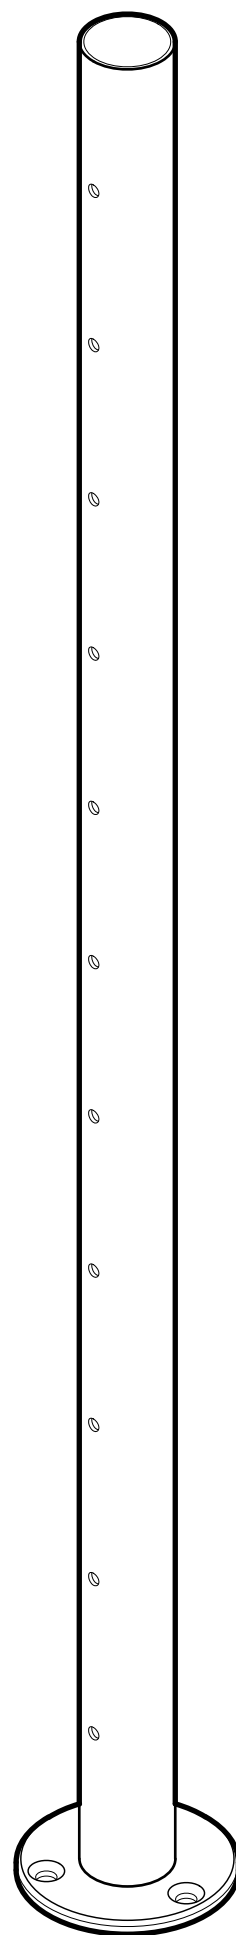

FRONT

BACK

TOP VIEW

DETAIL A

FRONT VIEW

SIDE VIEW

10101 NW 79th Ave
Hialeah Gardens, FL 33016
Phone: (877) 658-9008

Product: **316 S.S Pre-Drilled Post For 3/16" Wire – 11 Holes (1/4" D.)**

Code: R0086

Material: 316L Stainless Steel

Specifications:
Glass thickness: Not applicable
Includes: One Pre-Drilled Post

BEFORE PROCEEDING WITH FABRICATION, PLEASE ENSURE THAT YOU VERIFY ALL MEASUREMENTS. IT IS CRUCIAL TO DOUBLE-CHECK THE SPECIFICATIONS TO AVOID ANY DISCREPANCIES. FOR THE MOST UP-TO-DATE TECHNICAL SPECSHEETS AND CUTOUTS, KINDLY VISIT GLASSHARDWARE.COM.

Date: 07/03/25

Sheet N°: 1/2

10101 NW 79th Ave
Hialeah Gardens, FL 33016
Phone: (877) 658-9008

Product: **316 S.S Pre-Drilled Post For 3/16" Wire – 11 Holes (1/4" D.)**
Code: R0086 Material: 316L Stainless Steel

Specifications:
Glass thickness: Not applicable
Includes: One Pre-Drilled Post

BEFORE PROCEEDING WITH FABRICATION, PLEASE ENSURE THAT YOU VERIFY ALL MEASUREMENTS. IT IS CRUCIAL TO DOUBLE-CHECK THE SPECIFICATIONS TO AVOID ANY DISCREPANCIES. FOR THE MOST UP-TO-DATE TECHNICAL SPECSHEETS AND CUTOUTS, KINDLY VISIT GLASSHARDWARE.COM.